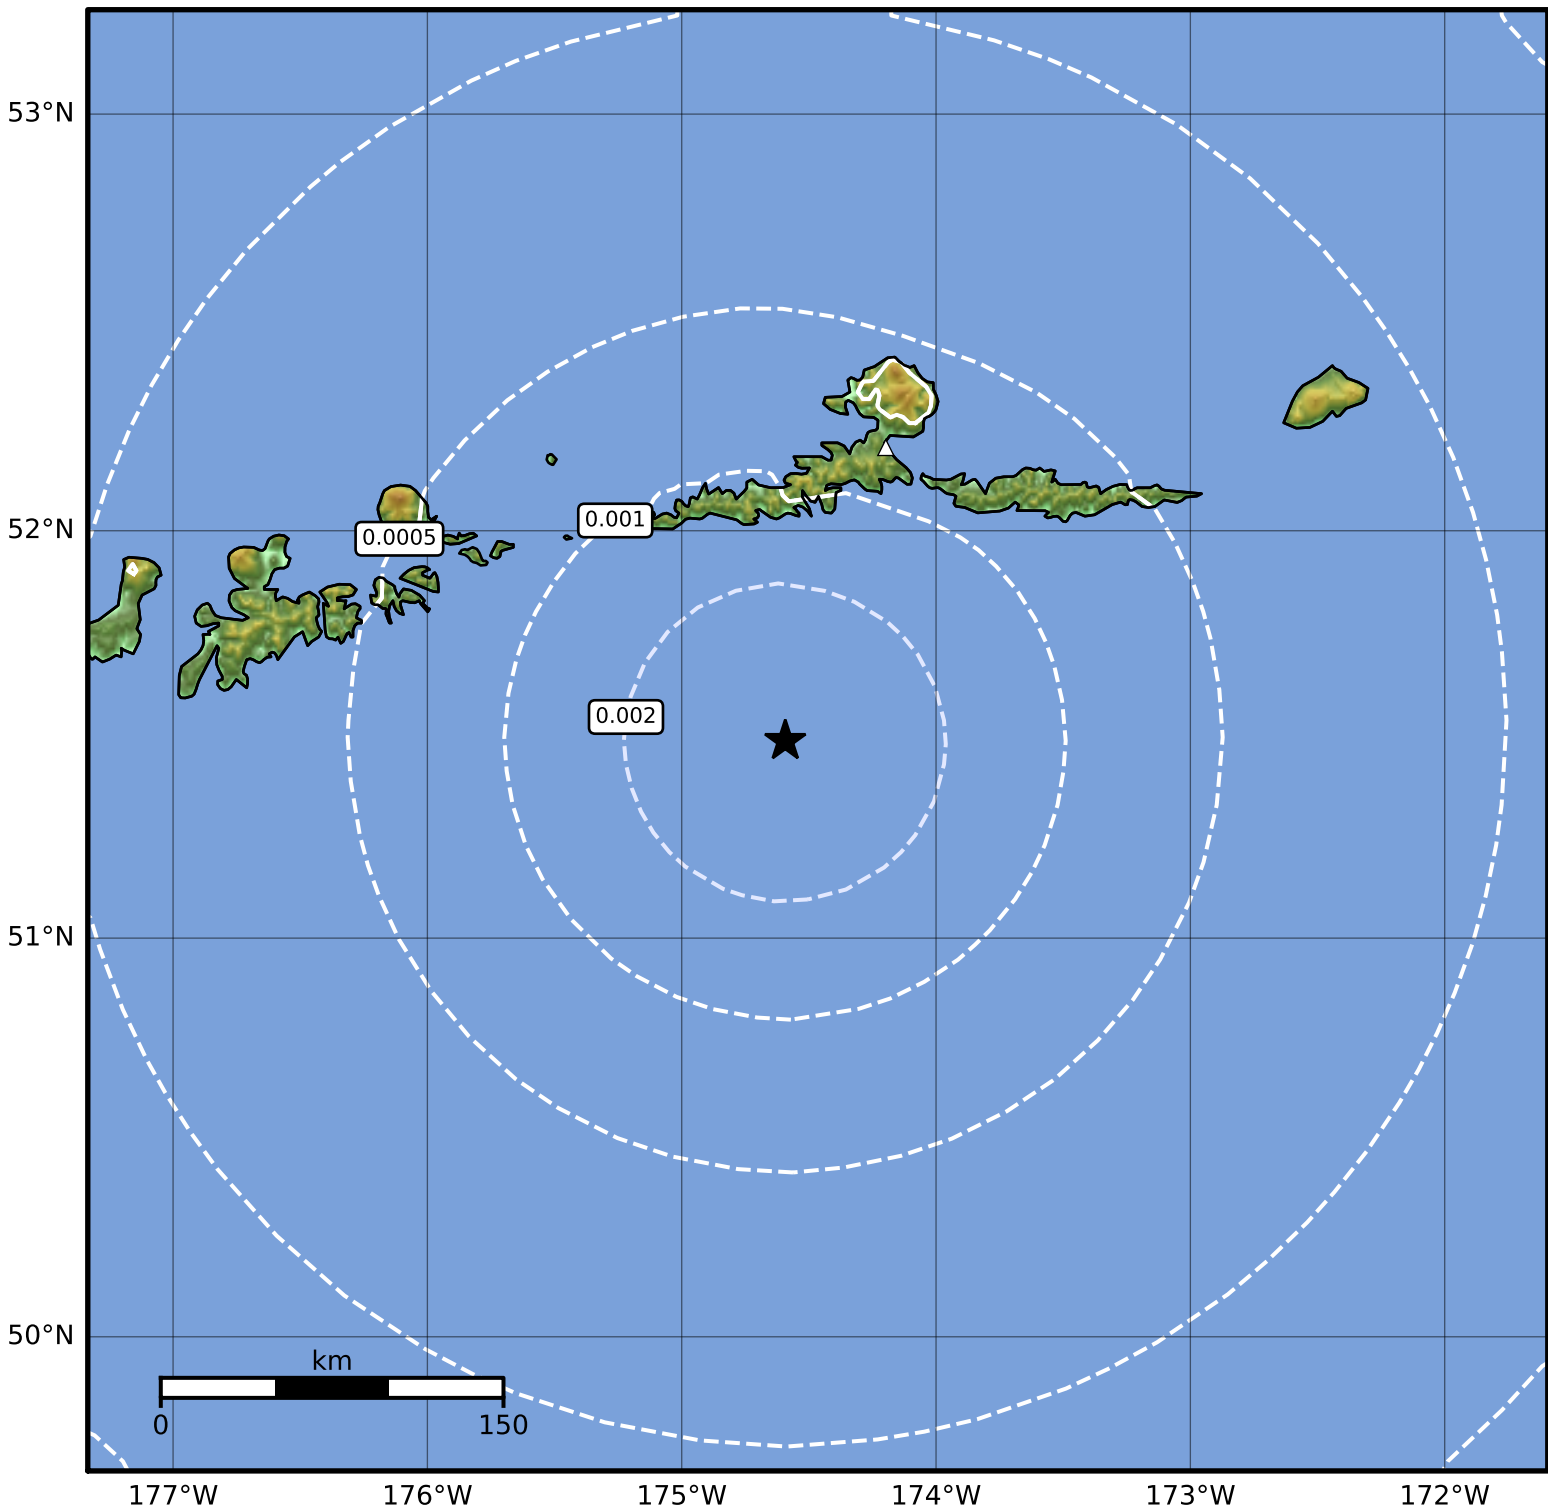

3.0 Second Peak Spectral Acceleration Map Alaska Earthquake Center
ShakeMap: 83 km (52 miles) SSW of Atka
Feb 19, 2024 11:28:42 UTC M4.0 N51.49 W174.59 Depth: 34.2km ID:ak0242avl7pm

SA(3.0) (%g)	0.1	0.2	0.5	1	2	5	10	20	50
--------------	-----	-----	-----	---	---	---	----	----	----

Scale based on Worden et al. (2012)

Version 2: Processed 2024-02-19T19:06:55Z

△ Seismic Instrument ○ Reported Intensity

★ Epicenter