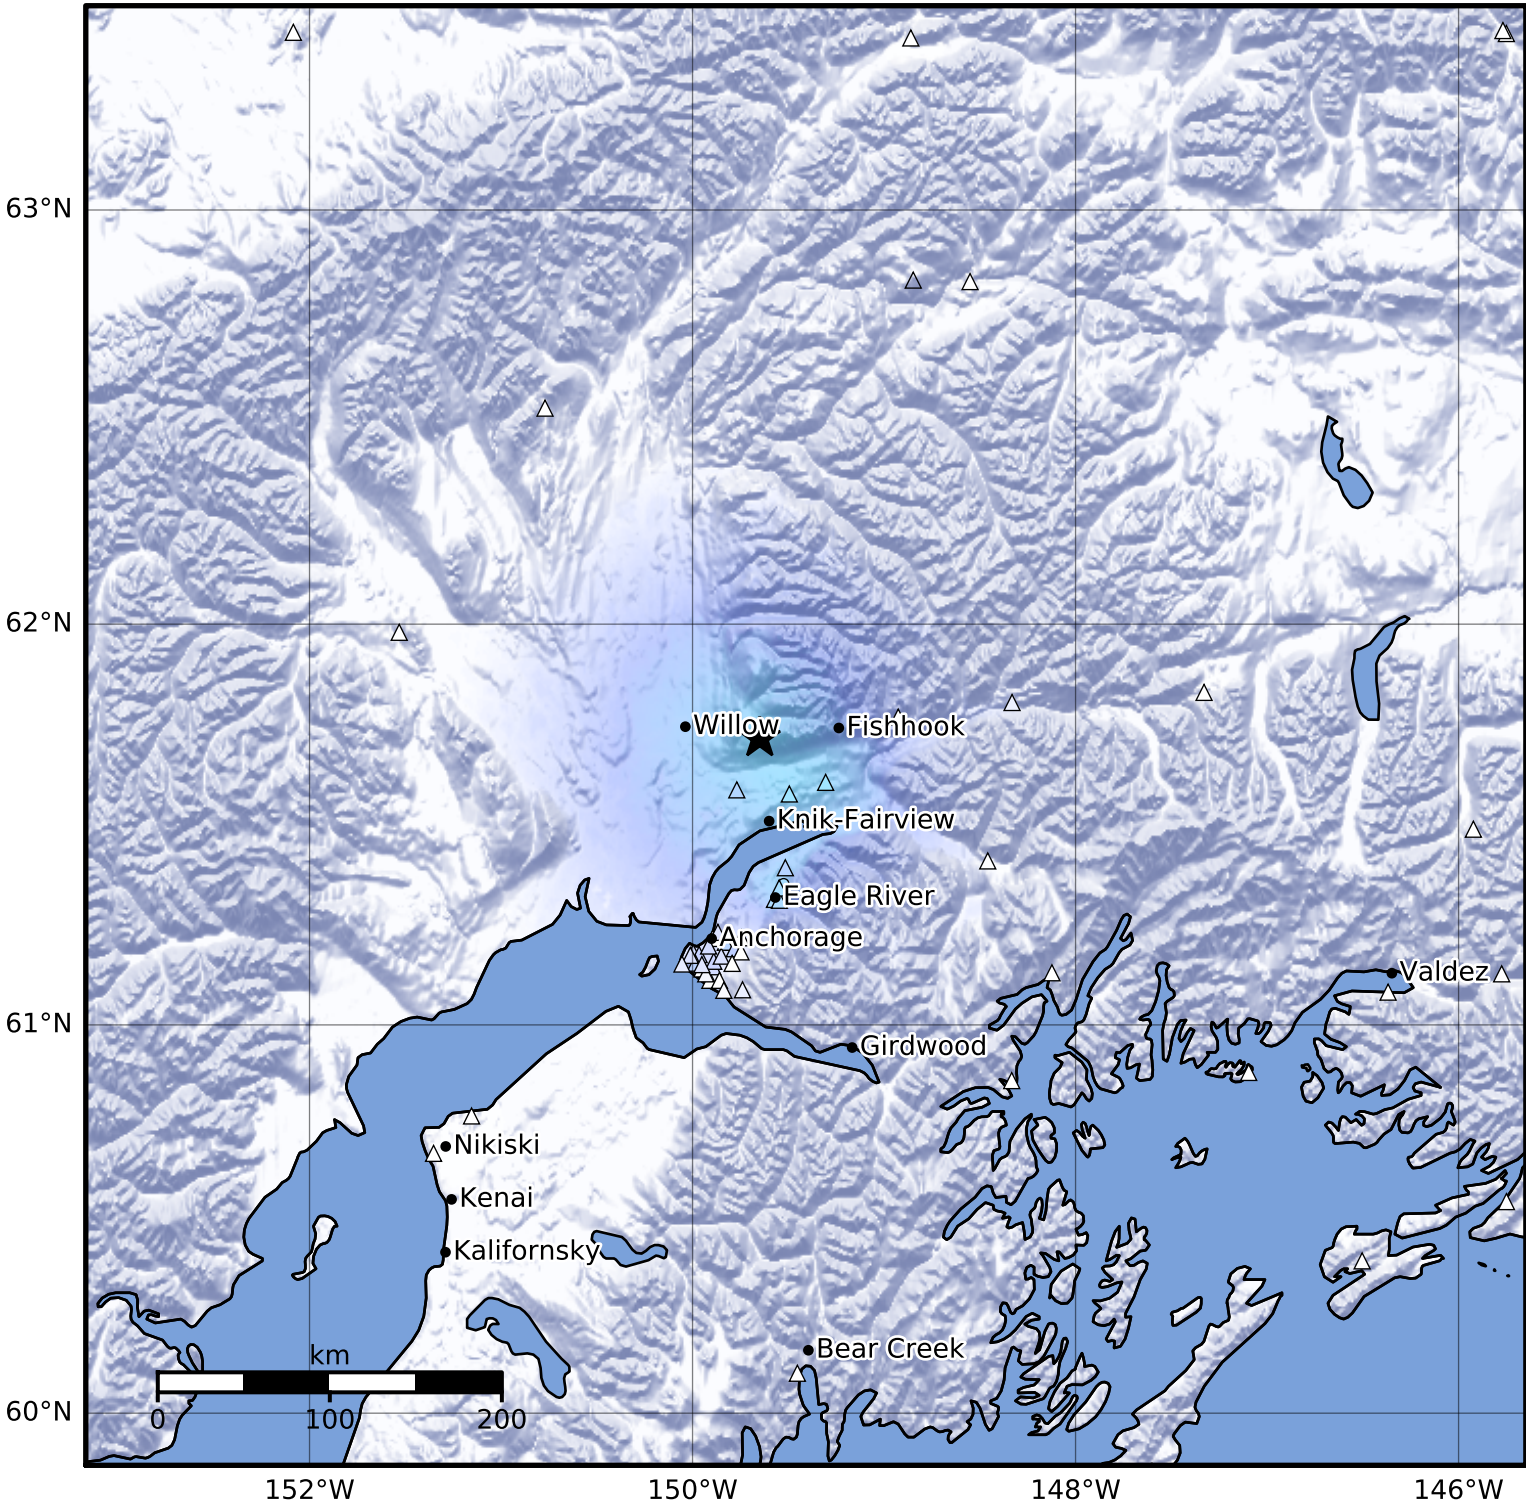

Macroseismic Intensity Map Alaska Earthquake Center
 ShakeMap: 19 km (12 miles) WSW of Hatcher Pass
 Feb 21, 2024 04:45:07 UTC M3.6 N61.72 W149.65 Depth: 20.4km ID:ak0242e2lfx9

SHAKING	Not felt	Weak	Light	Moderate	Strong	Very strong	Severe	Violent	Extreme
DAMAGE	None	None	None	Very light	Light	Moderate	Moderate/heavy	Heavy	Very heavy
PGA(%g)	<0.0464	0.297	2.76	6.2	11.5	21.5	40.1	74.7	>139
PGV(cm/s)	<0.0215	0.135	1.41	4.65	9.64	20	41.4	85.8	>178
INTENSITY	I	II-III	IV	V	VI	VII	VIII	IX	X+

Scale based on Worden et al. (2012)

Version 1: Processed 2024-02-21T04:53:04Z

△ Seismic Instrument ○ Reported Intensity

★ Epicenter