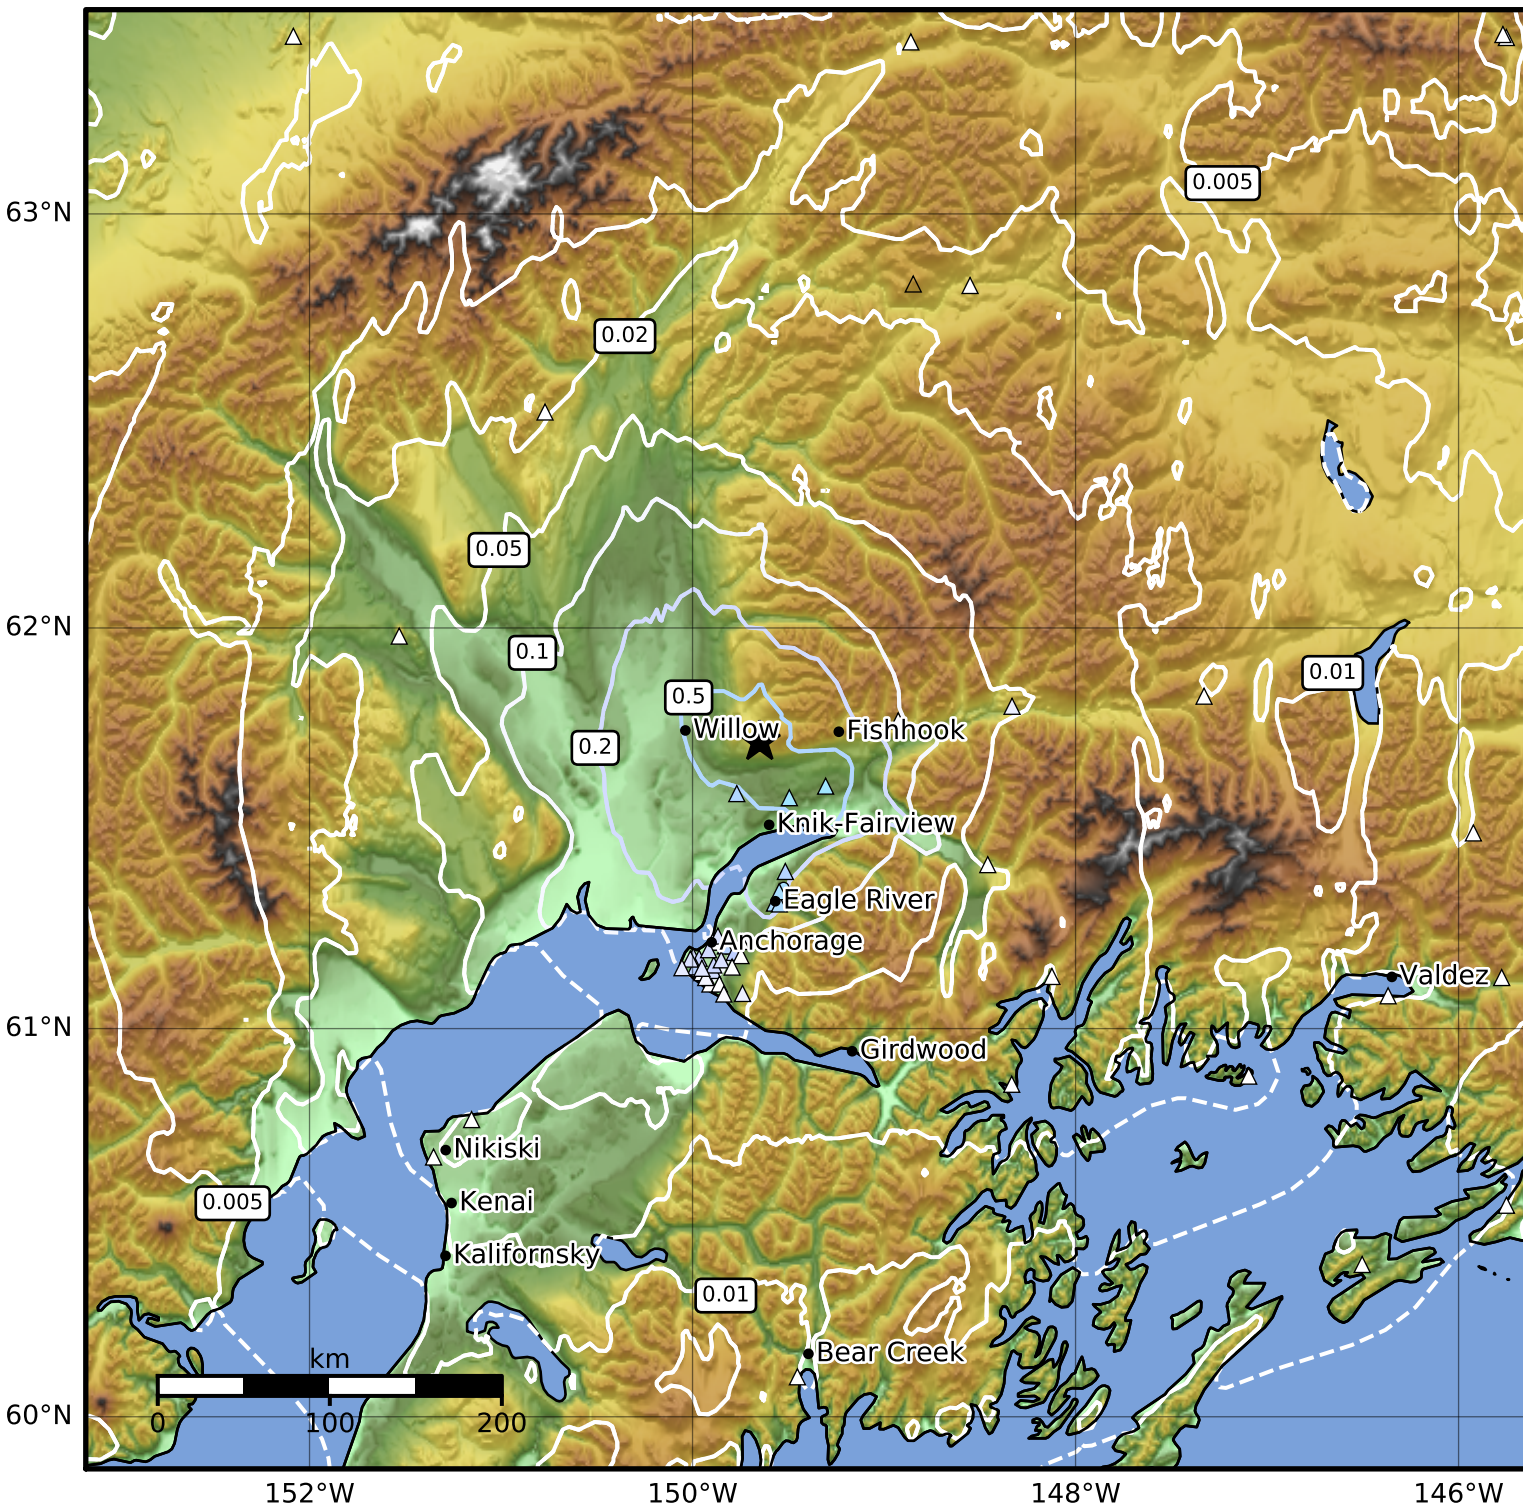

0.3 Second Peak Spectral Acceleration Map Alaska Earthquake Center
 ShakeMap: 19 km (12 miles) WSW of Hatcher Pass
 Feb 21, 2024 04:45:07 UTC M3.6 N61.72 W149.65 Depth: 20.4km ID:ak0242e2lfx9

SA(0.3) (%g)	0.1	0.2	0.5	1	2	5	10	20	50	100	200
--------------	-----	-----	-----	---	---	---	----	----	----	-----	-----

Scale based on Worden et al. (2012)

Version 1: Processed 2024-02-21T04:53:04Z

△ Seismic Instrument ○ Reported Intensity

★ Epicenter