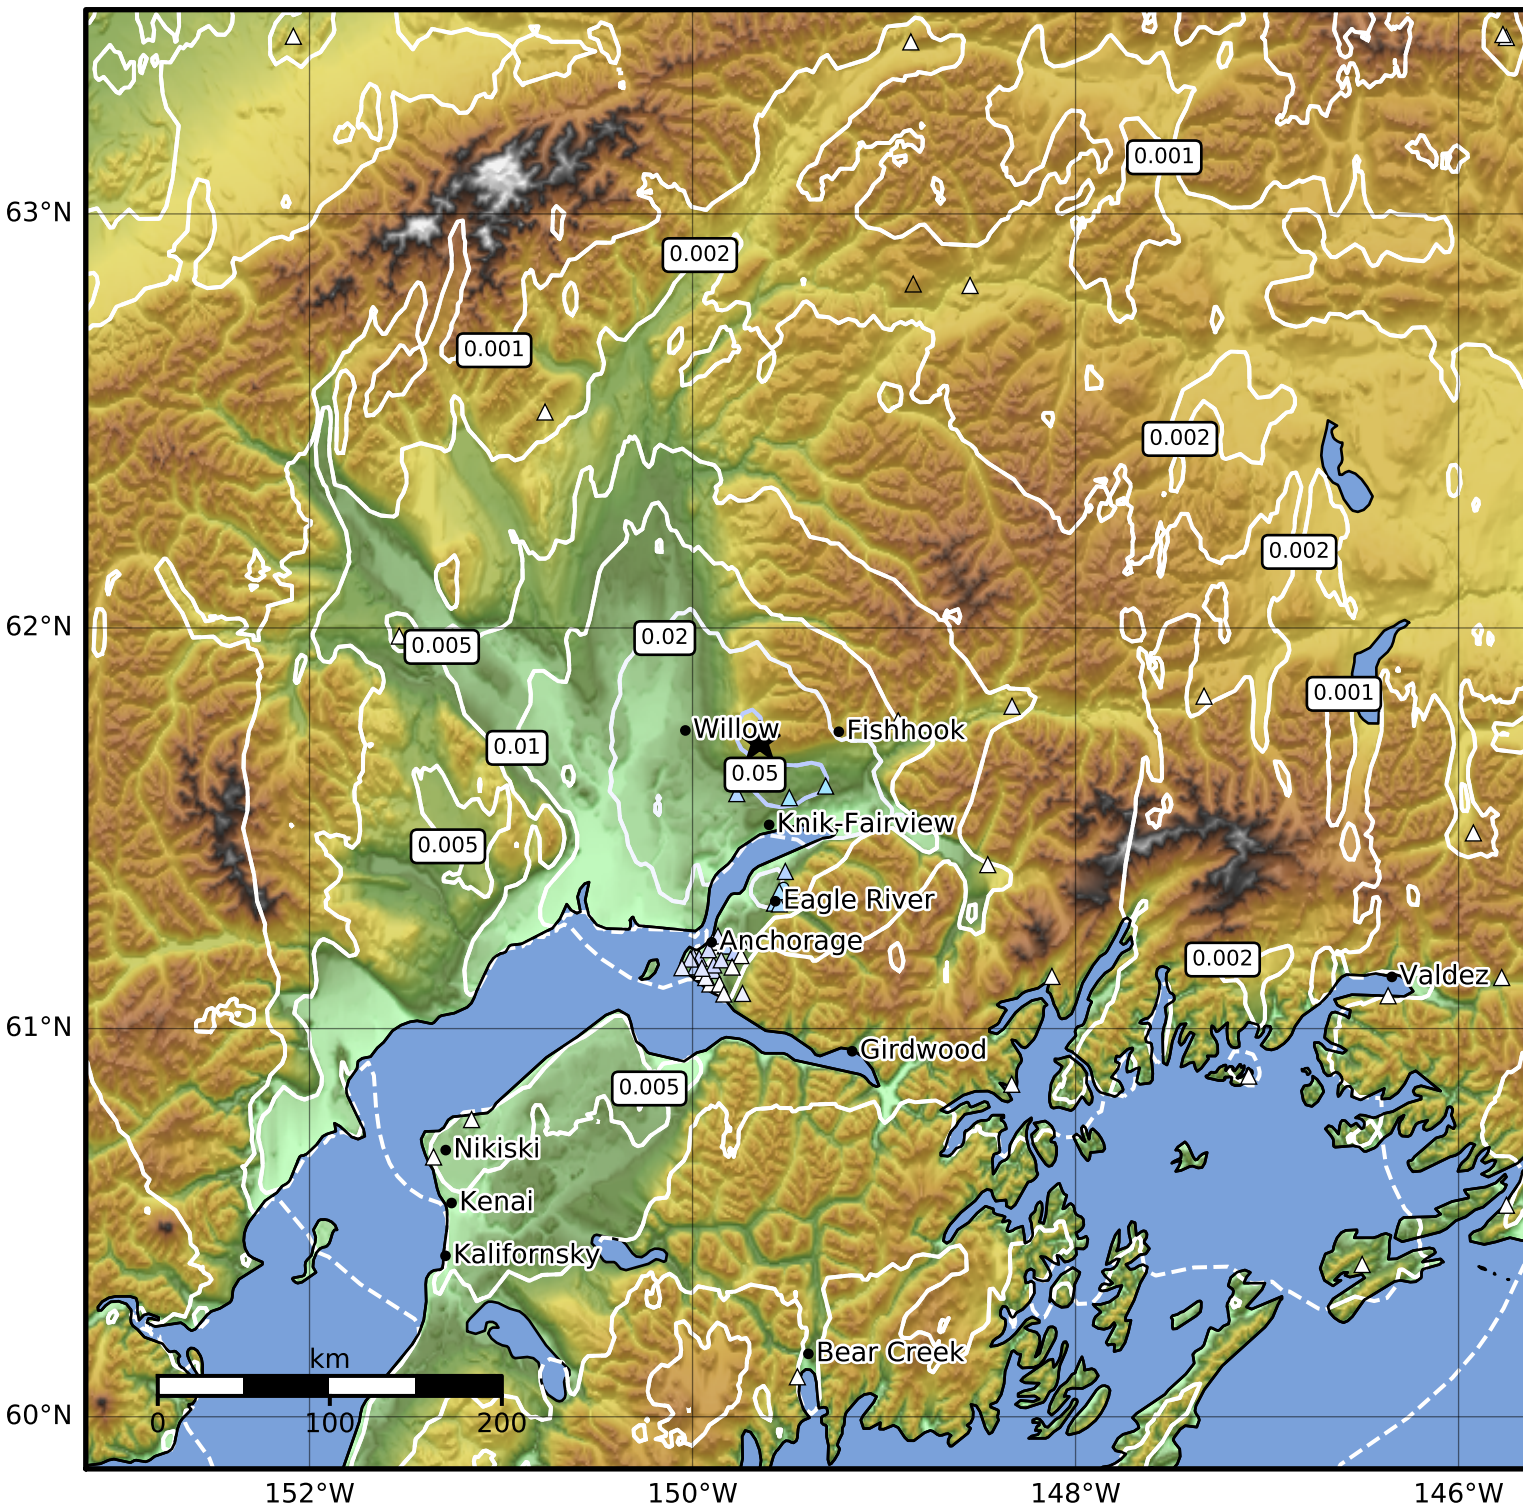

1.0 Second Peak Spectral Acceleration Map Alaska Earthquake Center
 ShakeMap: 19 km (12 miles) WSW of Hatcher Pass
 Feb 21, 2024 04:45:07 UTC M3.6 N61.72 W149.65 Depth: 20.4km ID:ak0242e2lfx9

Scale based on Worden et al. (2012)

Version 1: Processed 2024-02-21T04:53:04Z

△ Seismic Instrument ○ Reported Intensity

★ Epicenter