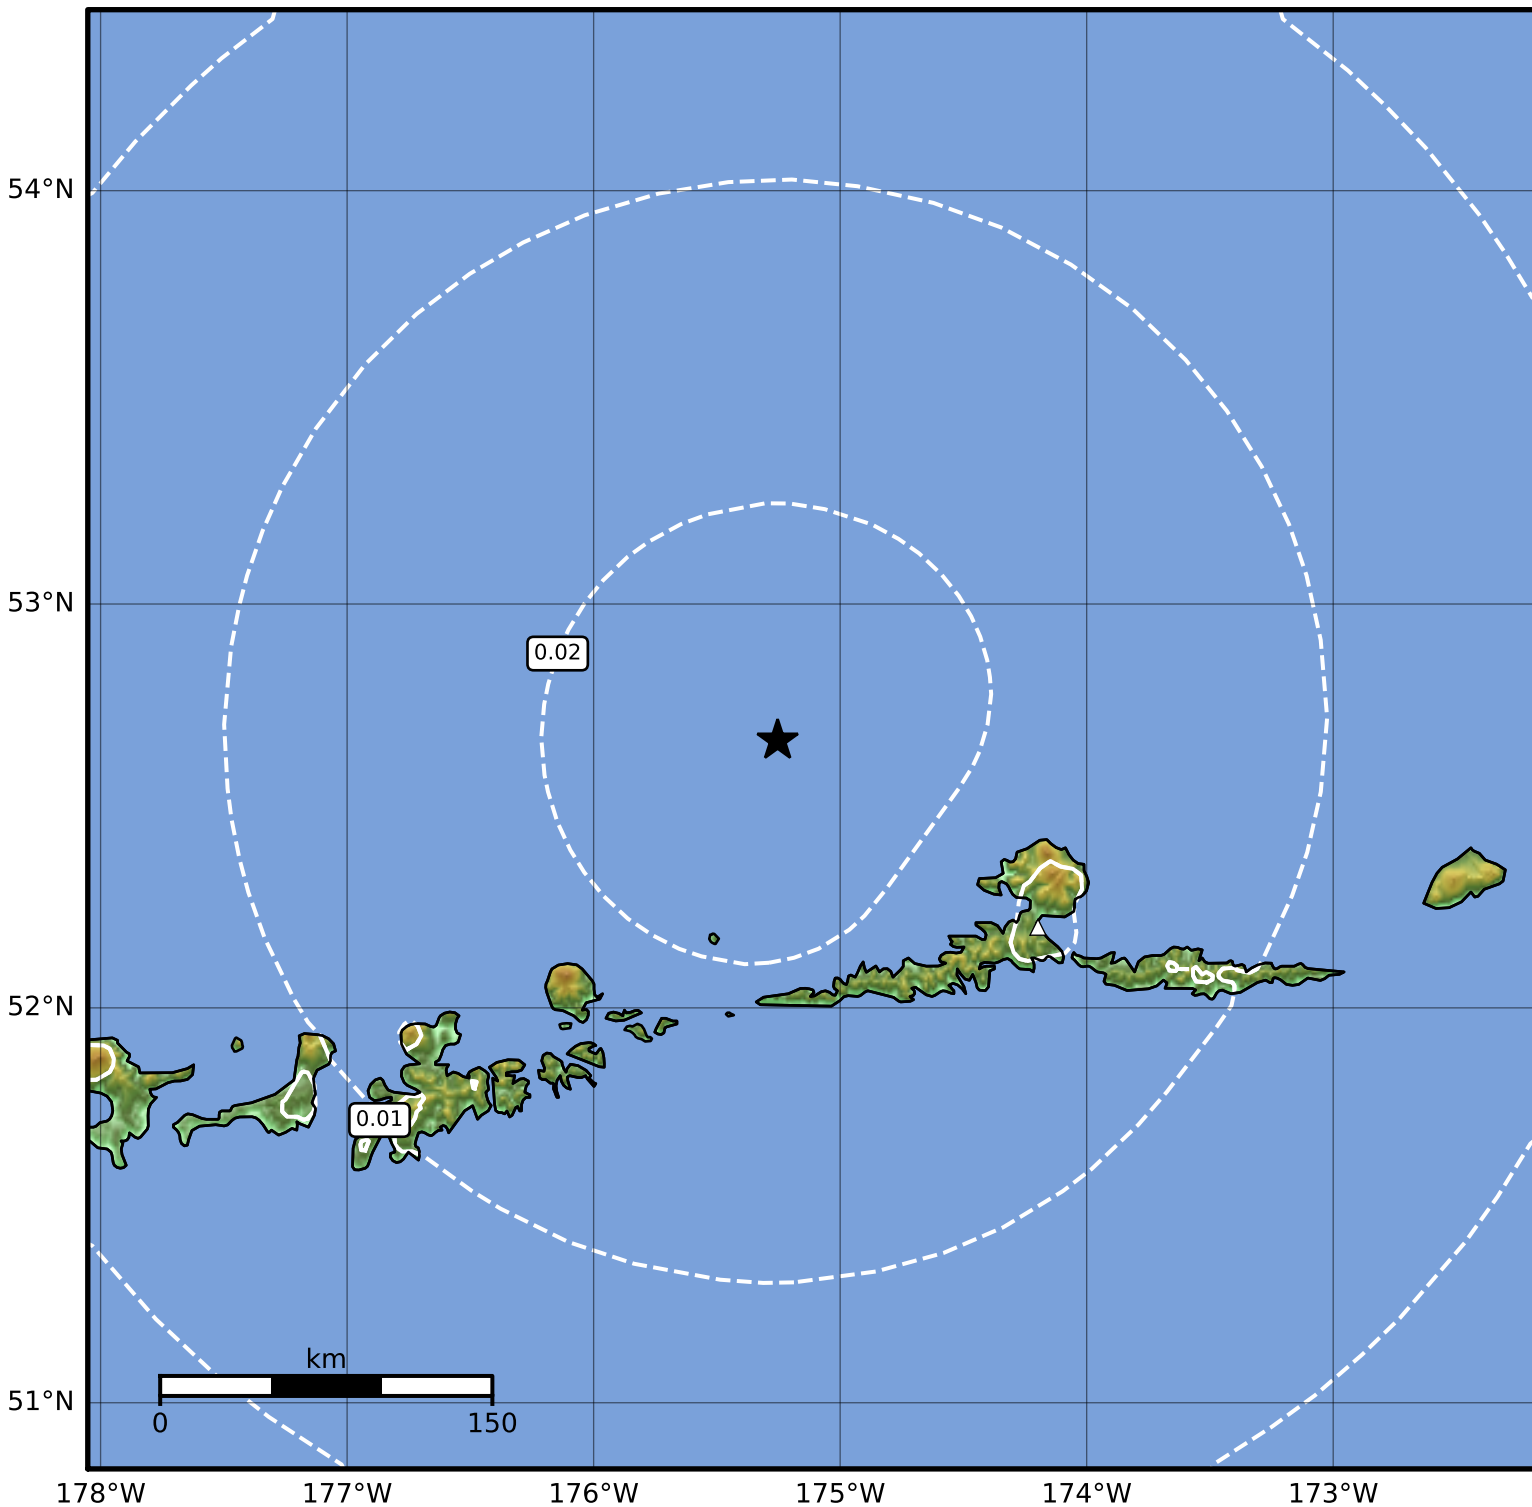

Peak Ground Velocity Map Alaska Earthquake Center
ShakeMap: 89 km (55 miles) NW of Atka
Feb 23, 2024 15:45:37 UTC M4.2 N52.66 W175.25 Depth: 120.5km ID:ak0242hk7yvu

Scale based on Worden et al. (2012)

Version 2: Processed 2024-02-23T18:58:07Z

△ Seismic Instrument ○ Reported Intensity

★ Epicenter