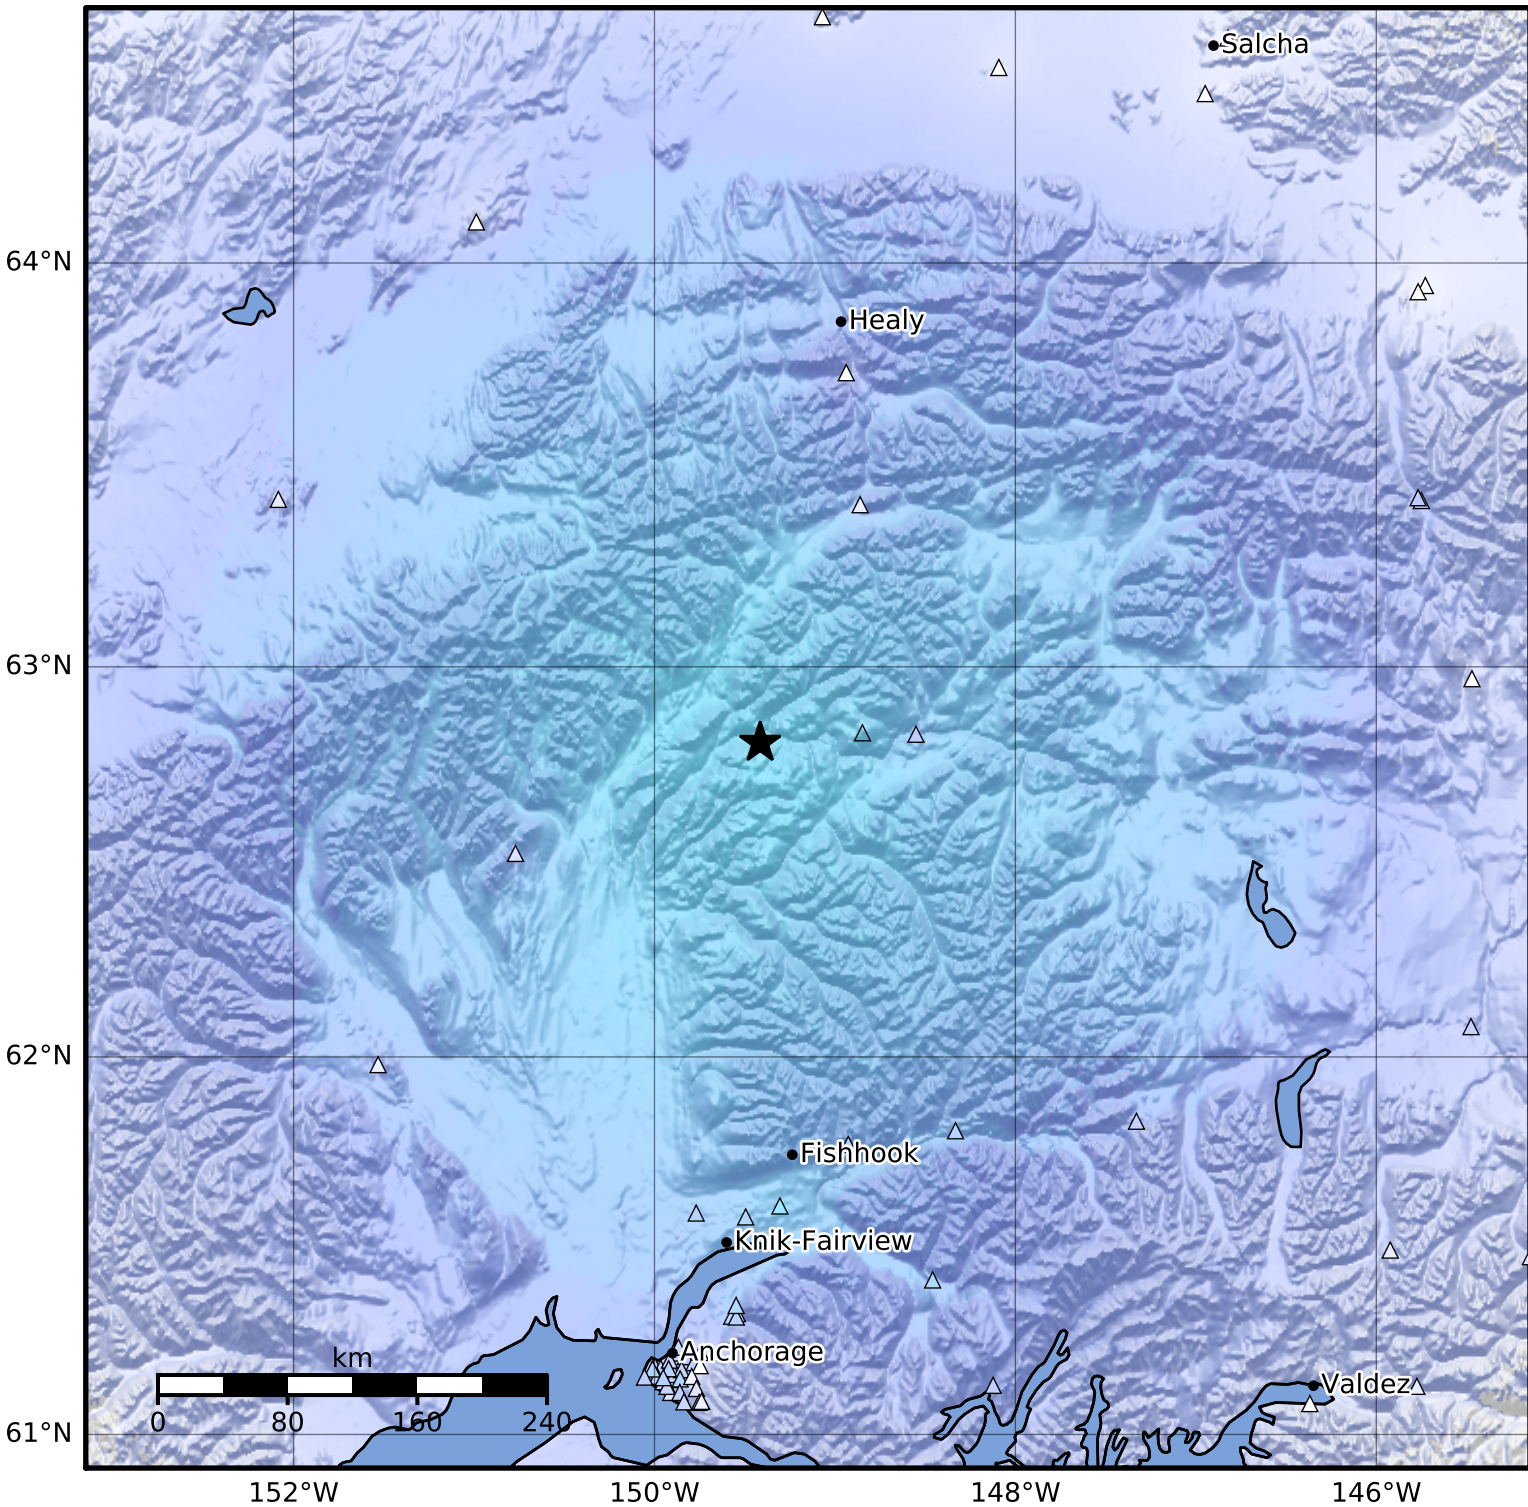

Macroseismic Intensity Map Alaska Earthquake Center
 ShakeMap: 65 km (40 miles) NNE of Talkeetna
 Feb 23, 2024 18:43:56 UTC M4.6 N62.81 W149.41 Depth: 67.5km ID:ak0242hlzvp5

SHAKING	Not felt	Weak	Light	Moderate	Strong	Very strong	Severe	Violent	Extreme
DAMAGE	None	None	None	Very light	Light	Moderate	Moderate/heavy	Heavy	Very heavy
PGA(%g)	<0.0464	0.297	2.76	6.2	11.5	21.5	40.1	74.7	>139
PGV(cm/s)	<0.0215	0.135	1.41	4.65	9.64	20	41.4	85.8	>178
INTENSITY	I	II-III	IV	V	VI	VII	VIII	IX	X+

Scale based on Worden et al. (2012)

Version 2: Processed 2024-02-23T19:08:43Z

△ Seismic Instrument ○ Reported Intensity

★ Epicenter