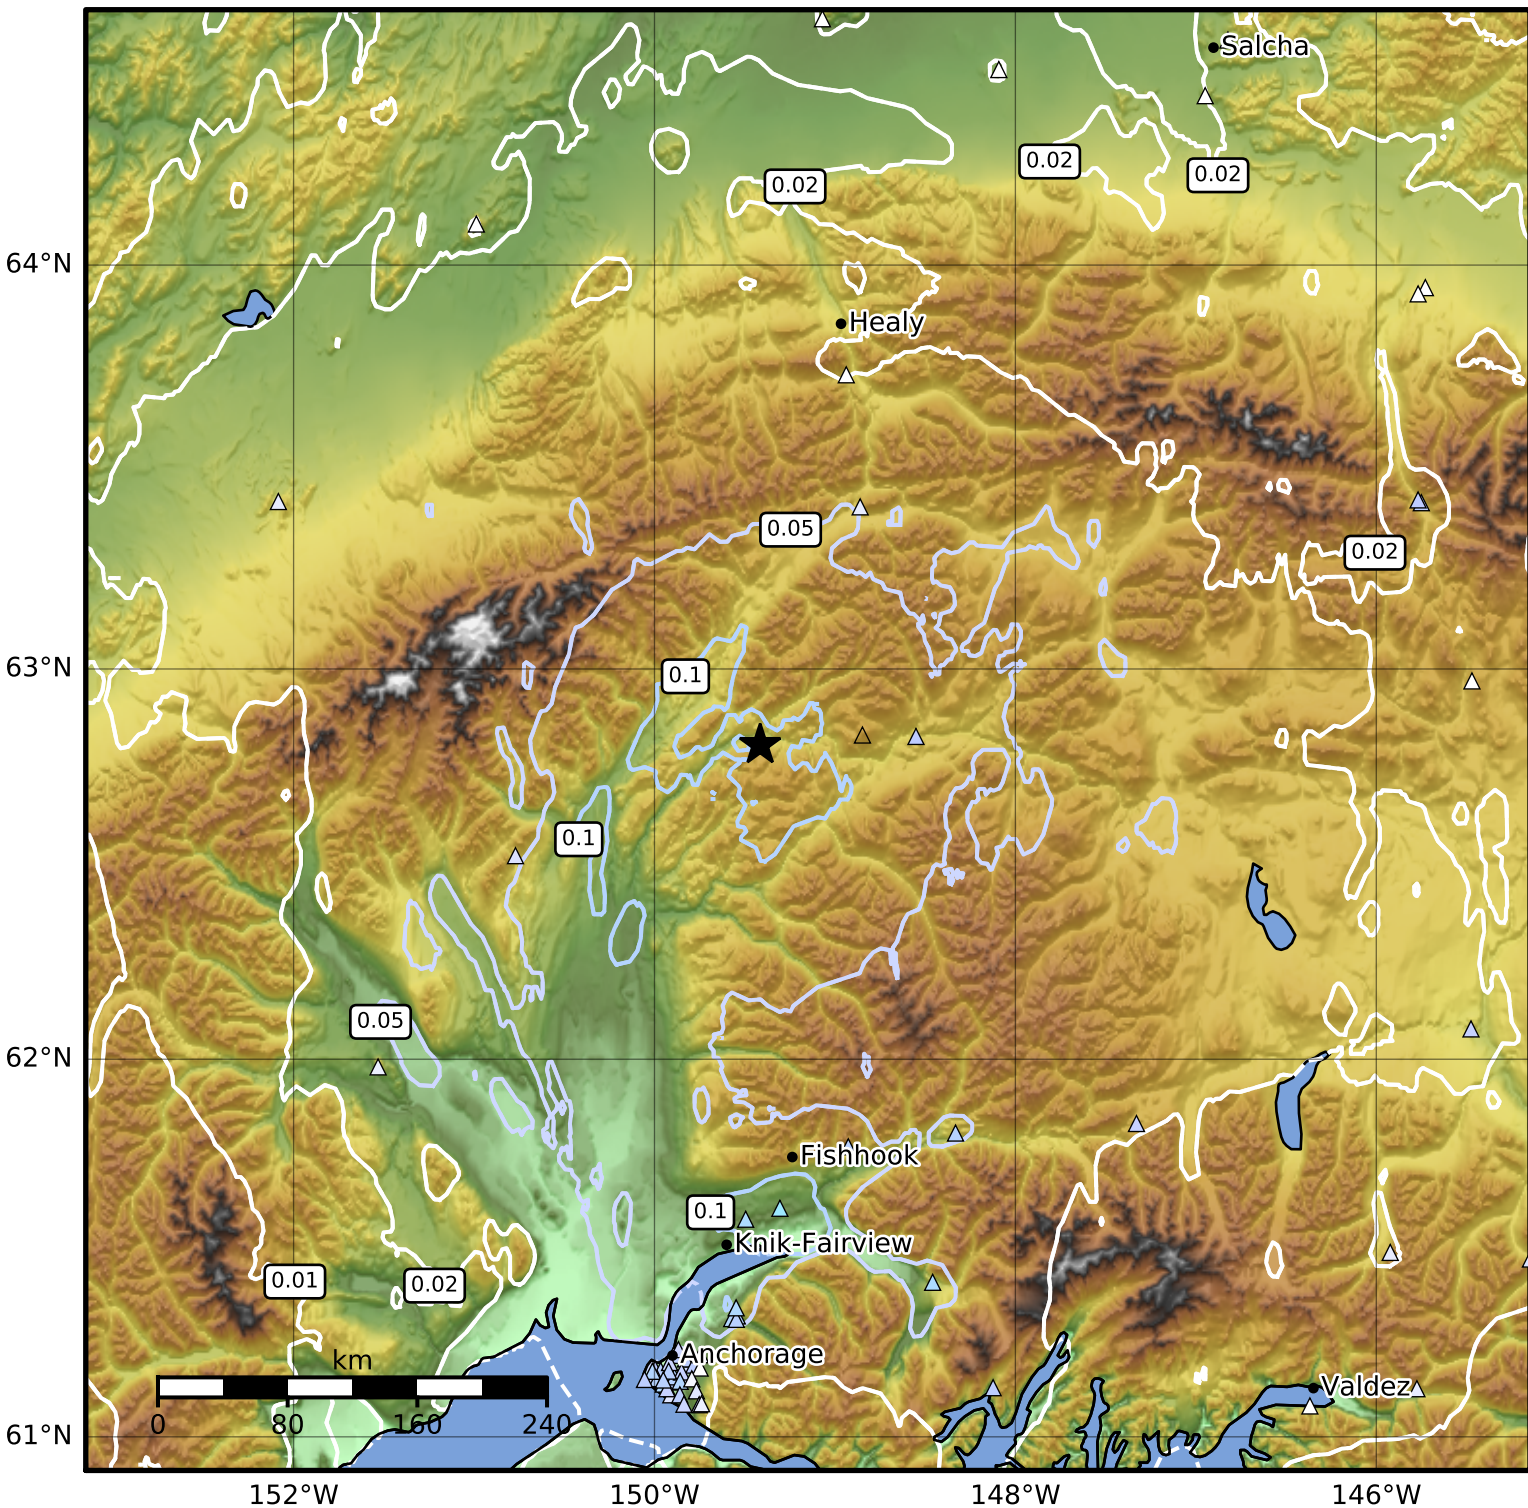

Peak Ground Velocity Map Alaska Earthquake Center
 ShakeMap: 65 km (40 miles) NNE of Talkeetna
 Feb 23, 2024 18:43:56 UTC M4.6 N62.81 W149.41 Depth: 67.5km ID:ak0242hlzvp5

PGV (cm/s)	0.1	0.2	0.5	1	2	5	10	20	50	100	200
------------	-----	-----	-----	---	---	---	----	----	----	-----	-----

Scale based on Worden et al. (2012)

Version 2: Processed 2024-02-23T19:08:43Z

△ Seismic Instrument ○ Reported Intensity

★ Epicenter