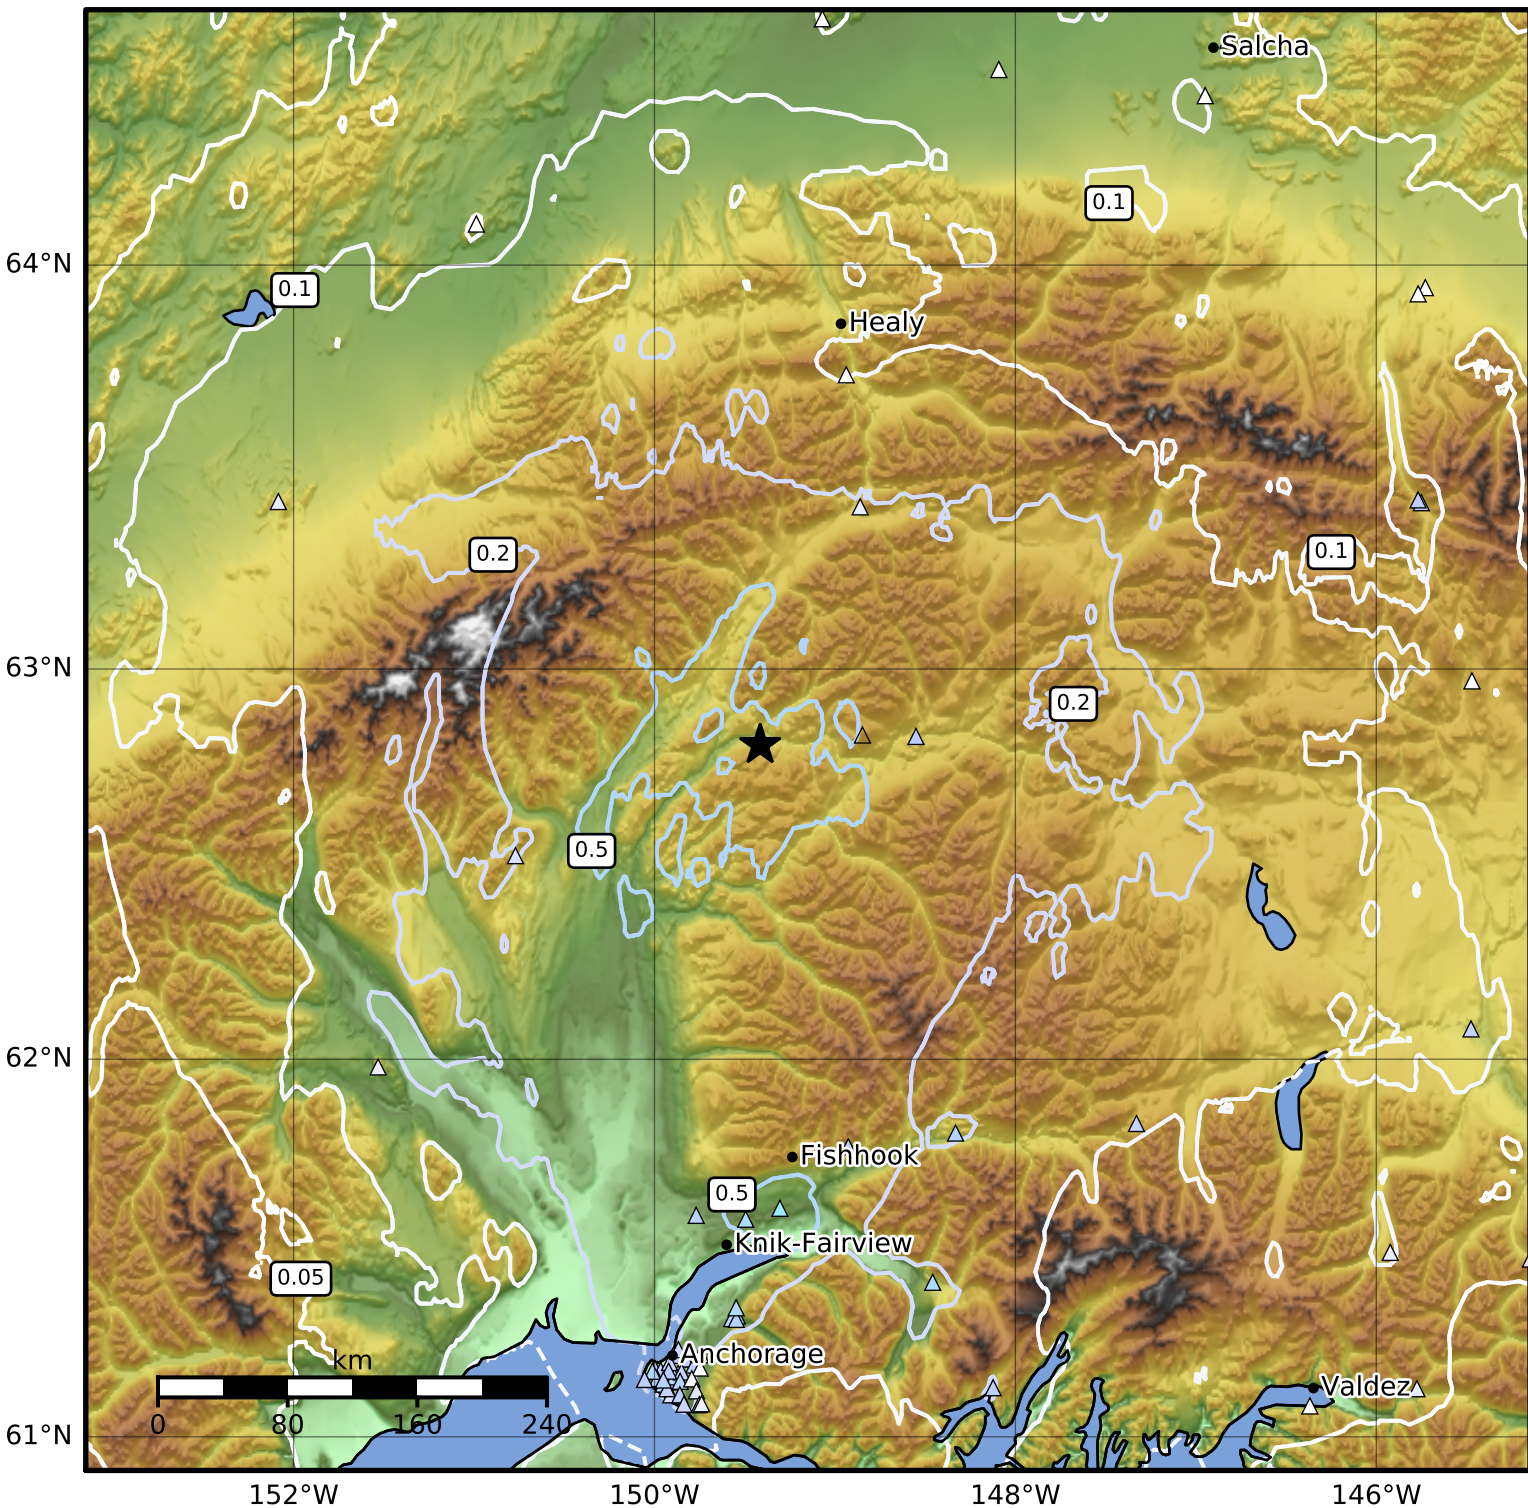

0.3 Second Peak Spectral Acceleration Map Alaska Earthquake Center  
 ShakeMap: 65 km (40 miles) NNE of Talkeetna  
 Feb 23, 2024 18:43:56 UTC M4.6 N62.81 W149.41 Depth: 67.5km ID:ak0242hlzvp5

SA(0.3) (%g)	0.1	0.2	0.5	1	2	5	10	20	50	100	200
--------------	-----	-----	-----	---	---	---	----	----	----	-----	-----

Scale based on Worden et al. (2012)

△ Seismic Instrument ○ Reported Intensity

★ Epicenter

Version 2: Processed 2024-02-23T19:08:43Z