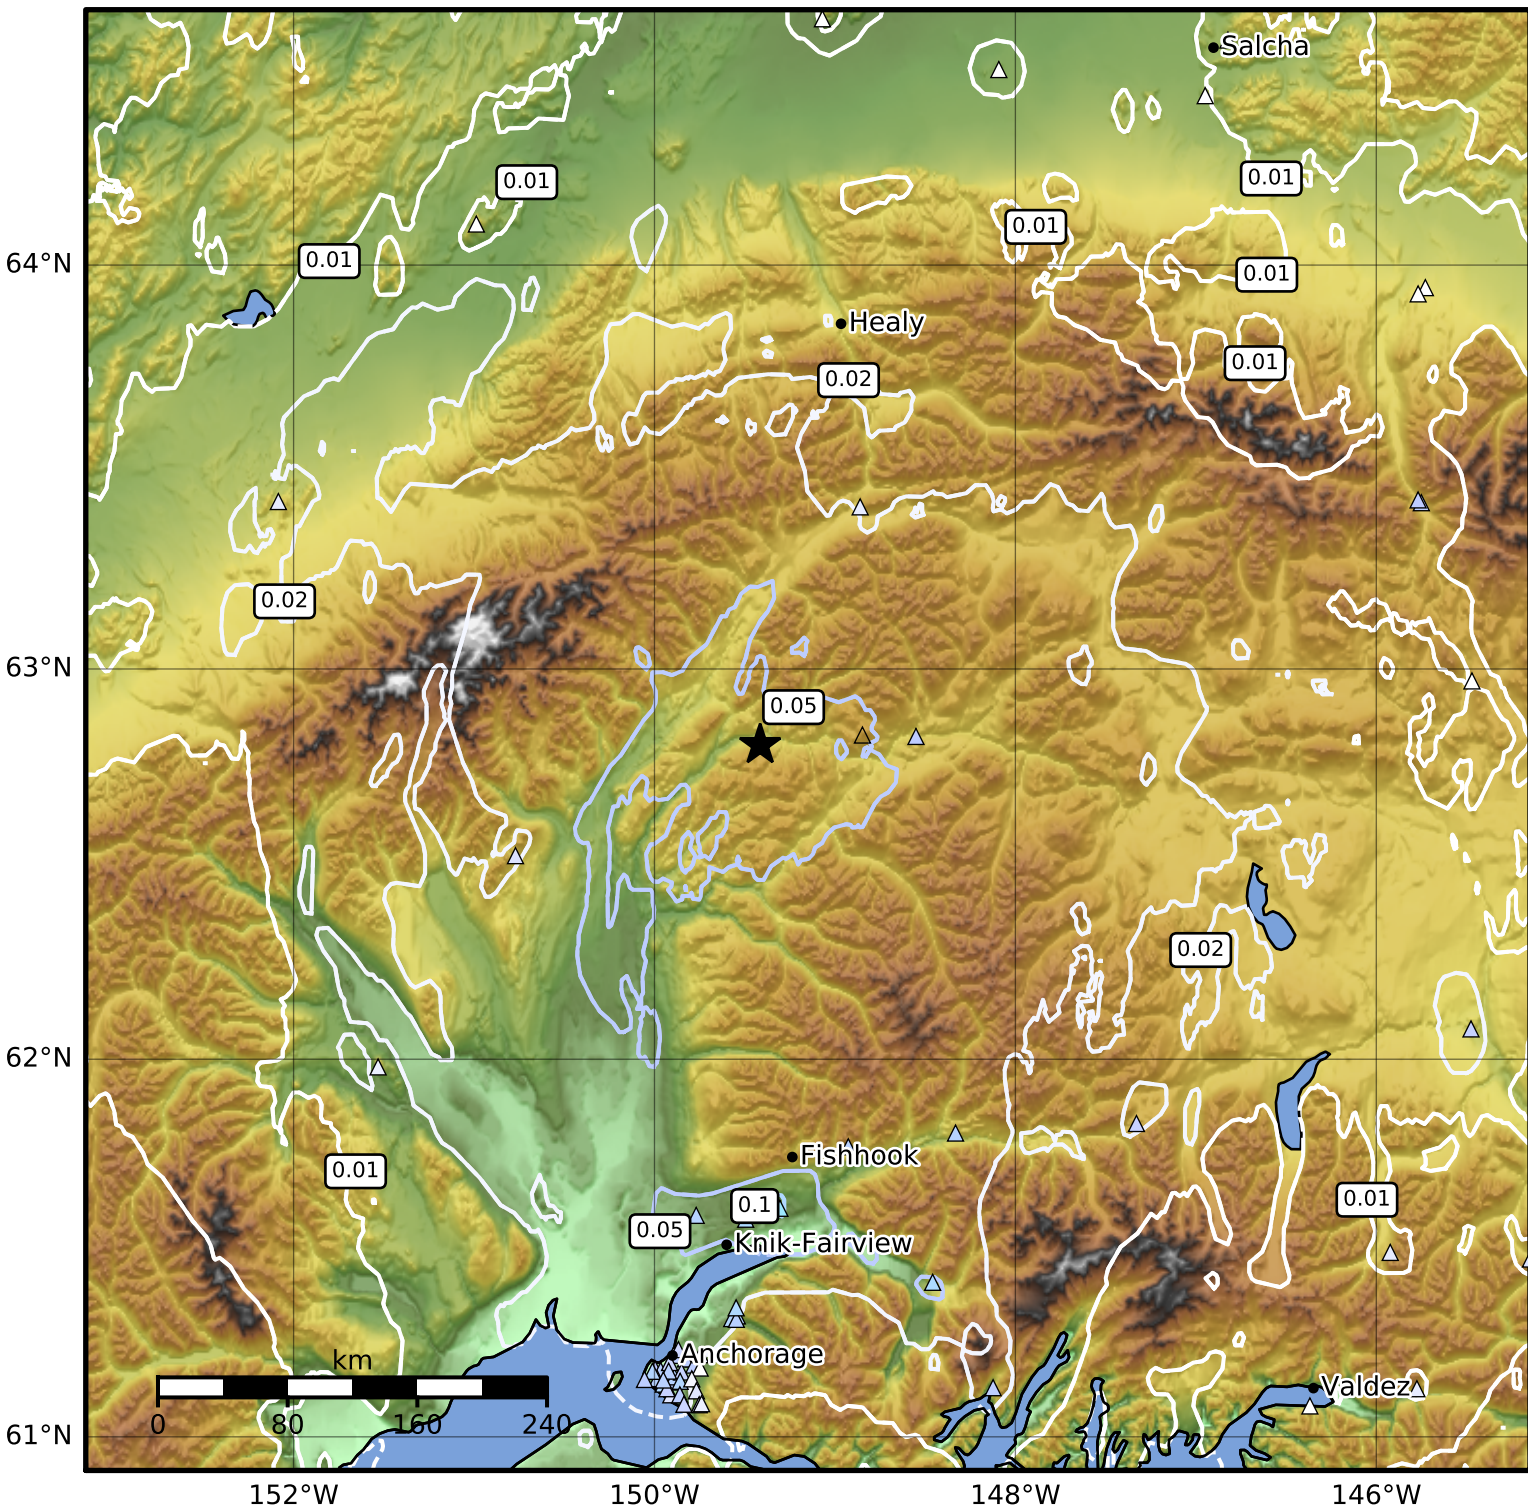

1.0 Second Peak Spectral Acceleration Map Alaska Earthquake Center
 ShakeMap: 65 km (40 miles) NNE of Talkeetna
 Feb 23, 2024 18:43:56 UTC M4.6 N62.81 W149.41 Depth: 67.5km ID:ak0242hlzvp5

SA(1.0) (%g)	0.1	0.2	0.5	1	2	5	10	20	50	100	200
--------------	-----	-----	-----	---	---	---	----	----	----	-----	-----

Scale based on Worden et al. (2012)

△ Seismic Instrument ○ Reported Intensity

★ Epicenter

Version 2: Processed 2024-02-23T19:08:43Z