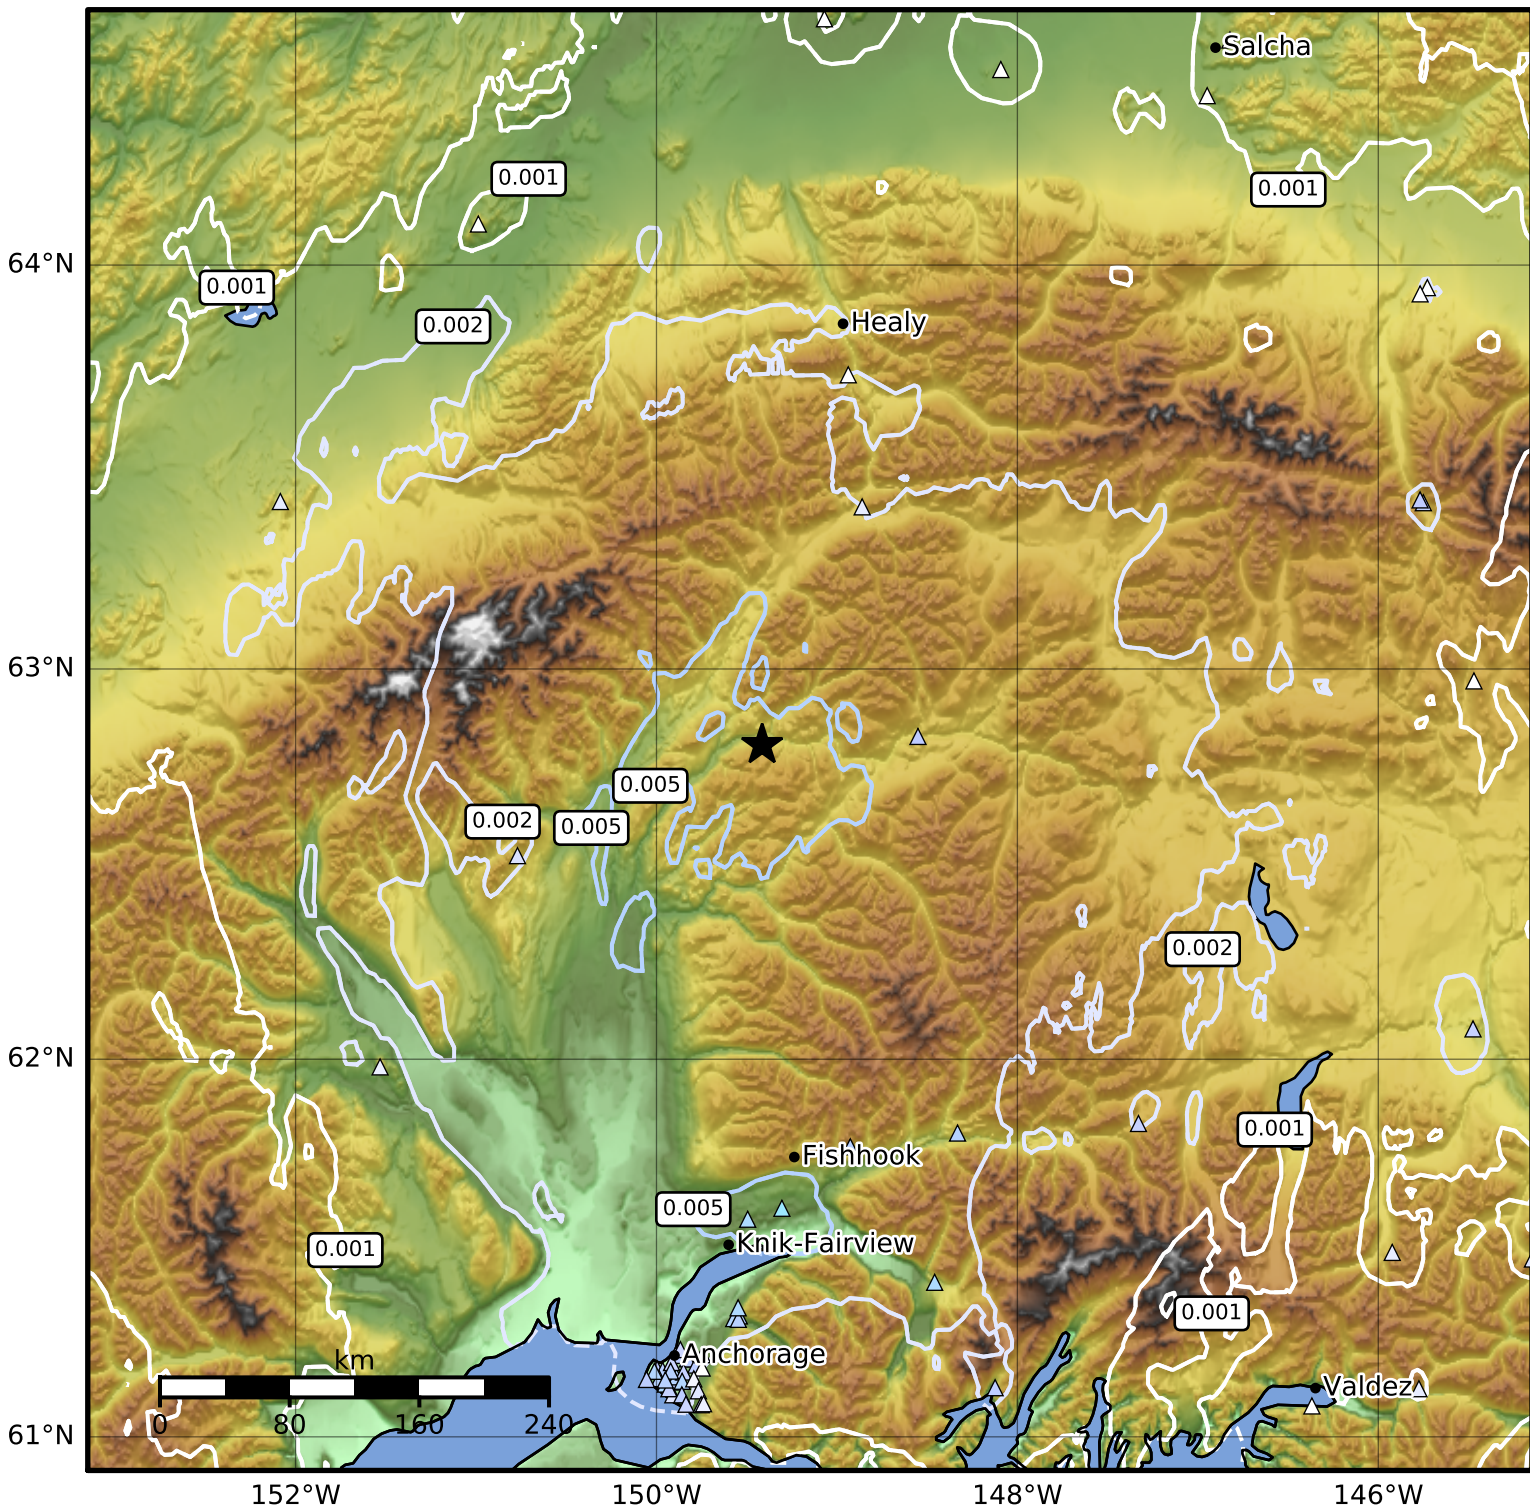

3.0 Second Peak Spectral Acceleration Map Alaska Earthquake Center
 ShakeMap: 65 km (40 miles) NNE of Talkeetna
 Feb 23, 2024 18:43:56 UTC M4.6 N62.81 W149.41 Depth: 67.5km ID:ak0242hlzvp5

Scale based on Worden et al. (2012)

△ Seismic Instrument ○ Reported Intensity

★ Epicenter

Version 2: Processed 2024-02-23T19:08:43Z