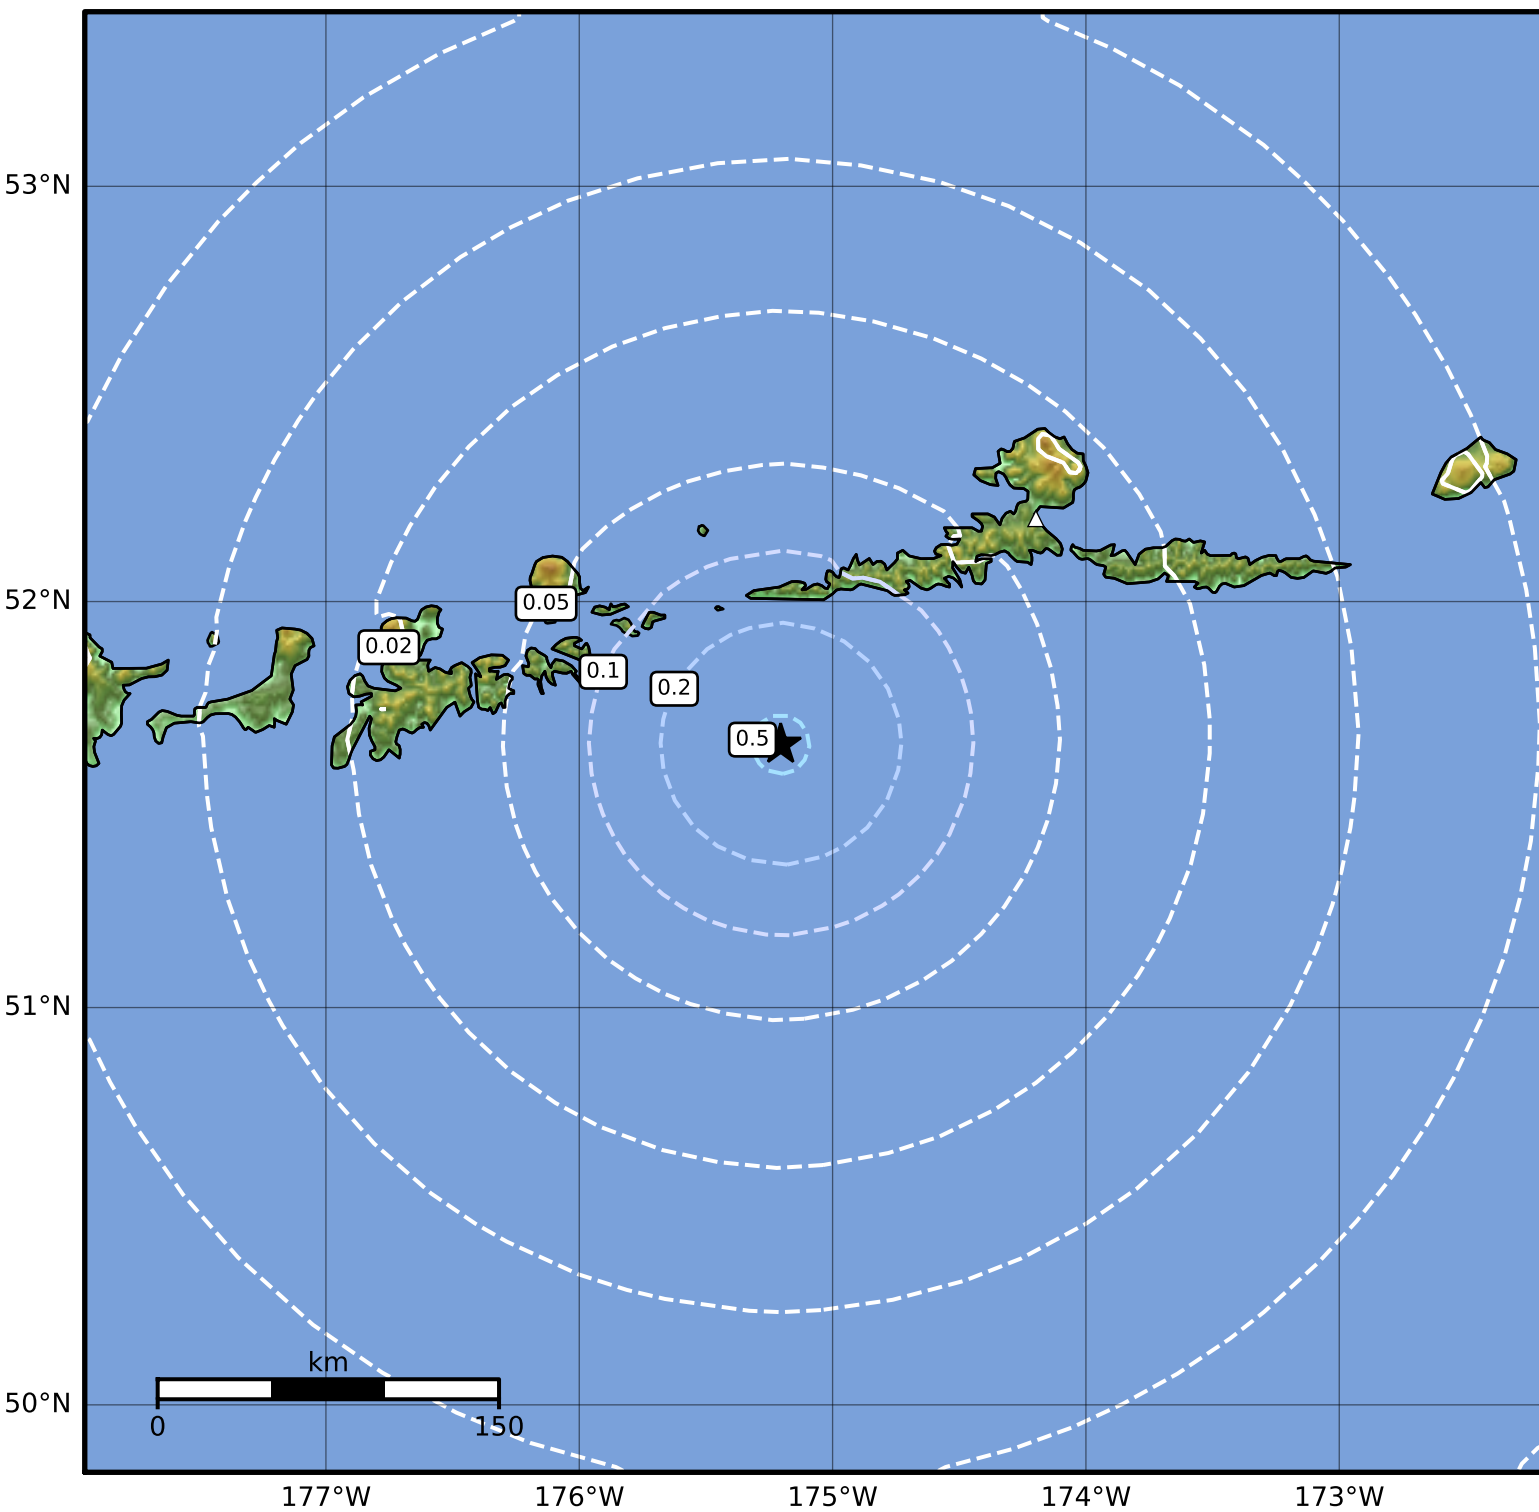

Peak Ground Acceleration Map Alaska Earthquake Center
ShakeMap: 91 km (57 miles) SW of Atka
Feb 24, 2024 18:23:44 UTC M4.0 N51.65 W175.20 Depth: 25.7km ID:ak0242j9ewye

PGA (%g)	0.1	0.2	0.5	1	2	5	10	20	50	100	200
----------	-----	-----	-----	---	---	---	----	----	----	-----	-----

Scale based on Worden et al. (2012)

Version 2: Processed 2024-02-25T06:16:55Z

△ Seismic Instrument ○ Reported Intensity ★ Epicenter