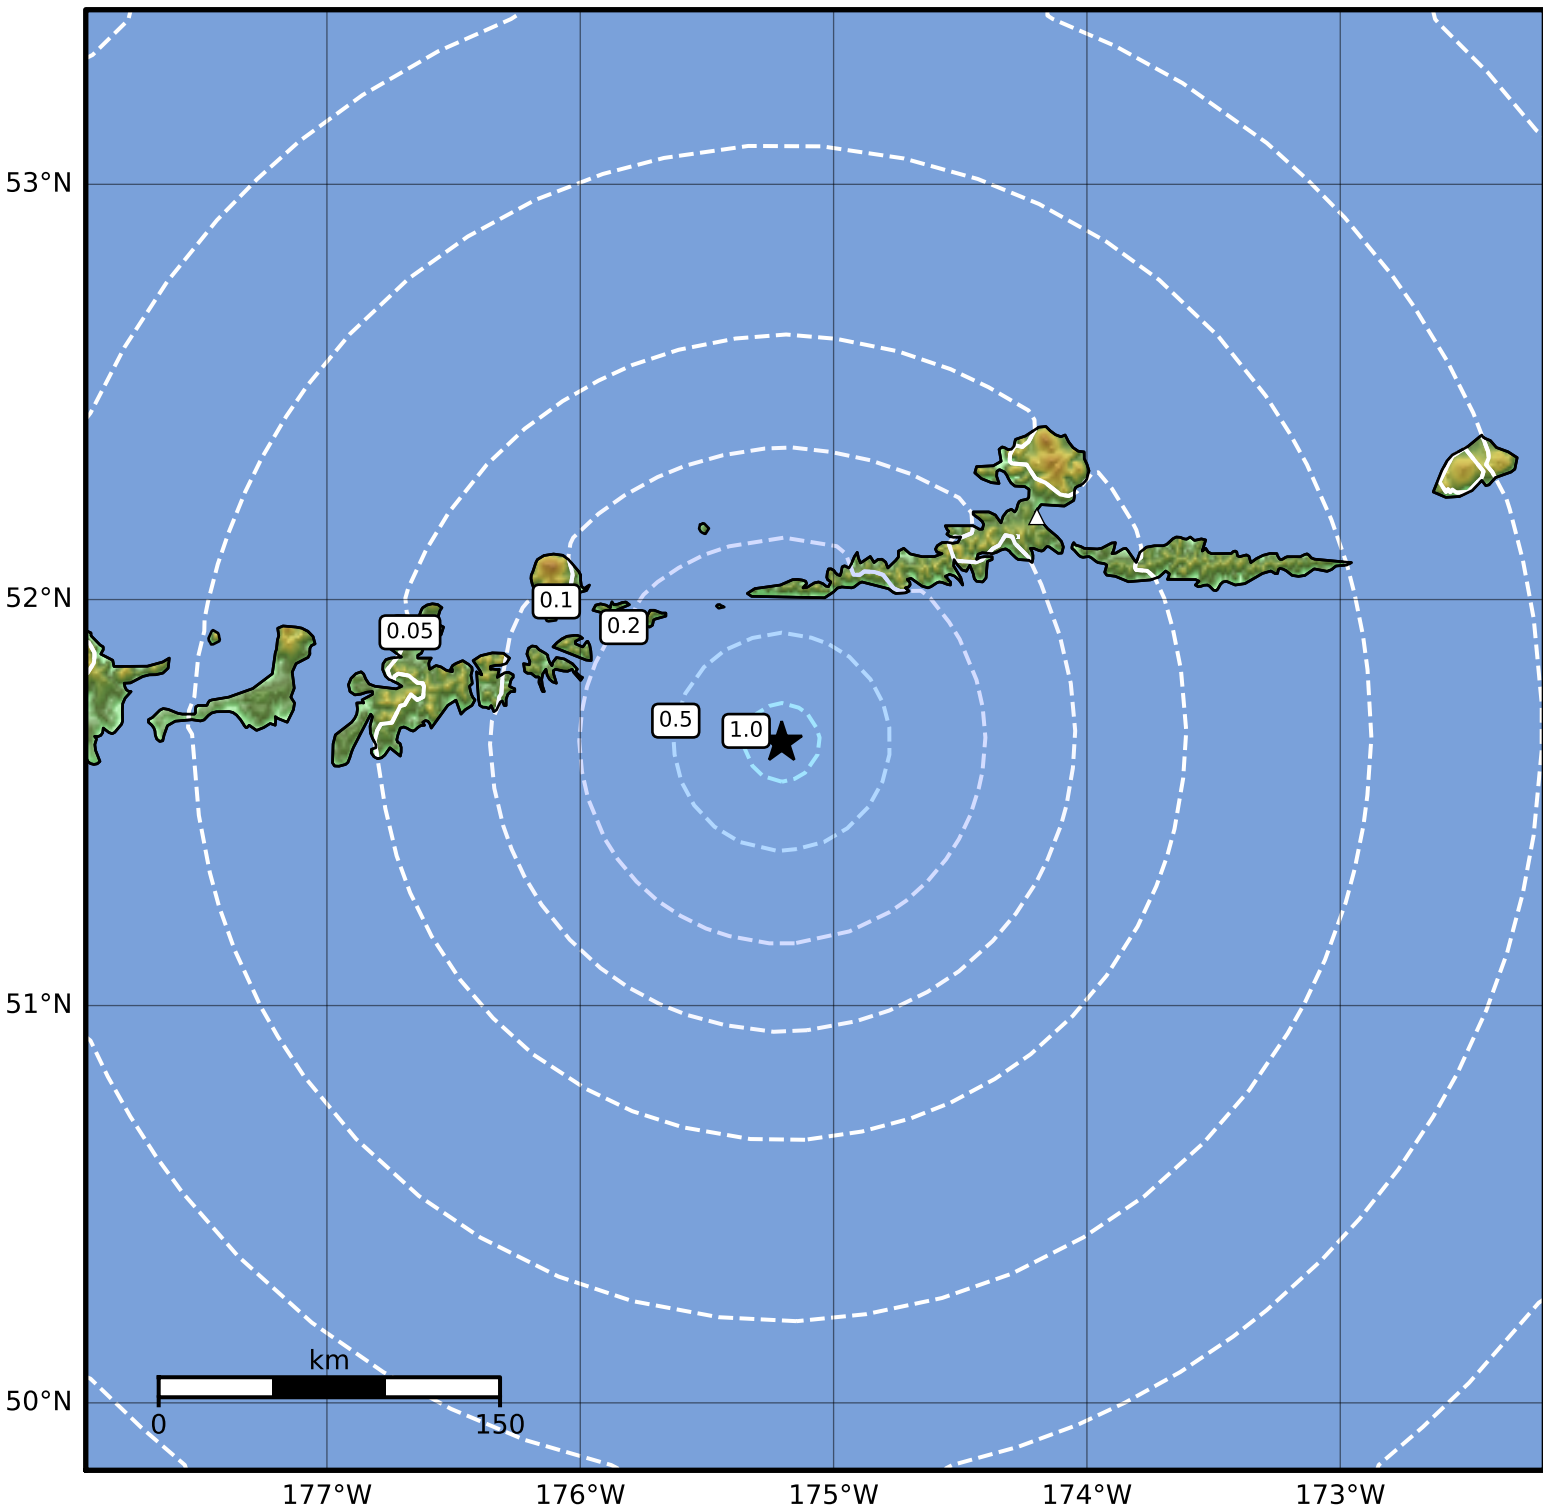

0.3 Second Peak Spectral Acceleration Map Alaska Earthquake Center
 ShakeMap: 91 km (57 miles) SW of Atka
 Feb 24, 2024 18:23:44 UTC M4.0 N51.65 W175.20 Depth: 25.7km ID:ak0242j9ewye

SA(0.3) (%g)	0.1	0.2	0.5	1	2	5	10	20	50	100	200
--------------	-----	-----	-----	---	---	---	----	----	----	-----	-----

Scale based on Worden et al. (2012)

Version 2: Processed 2024-02-25T06:16:55Z

△ Seismic Instrument ○ Reported Intensity

★ Epicenter