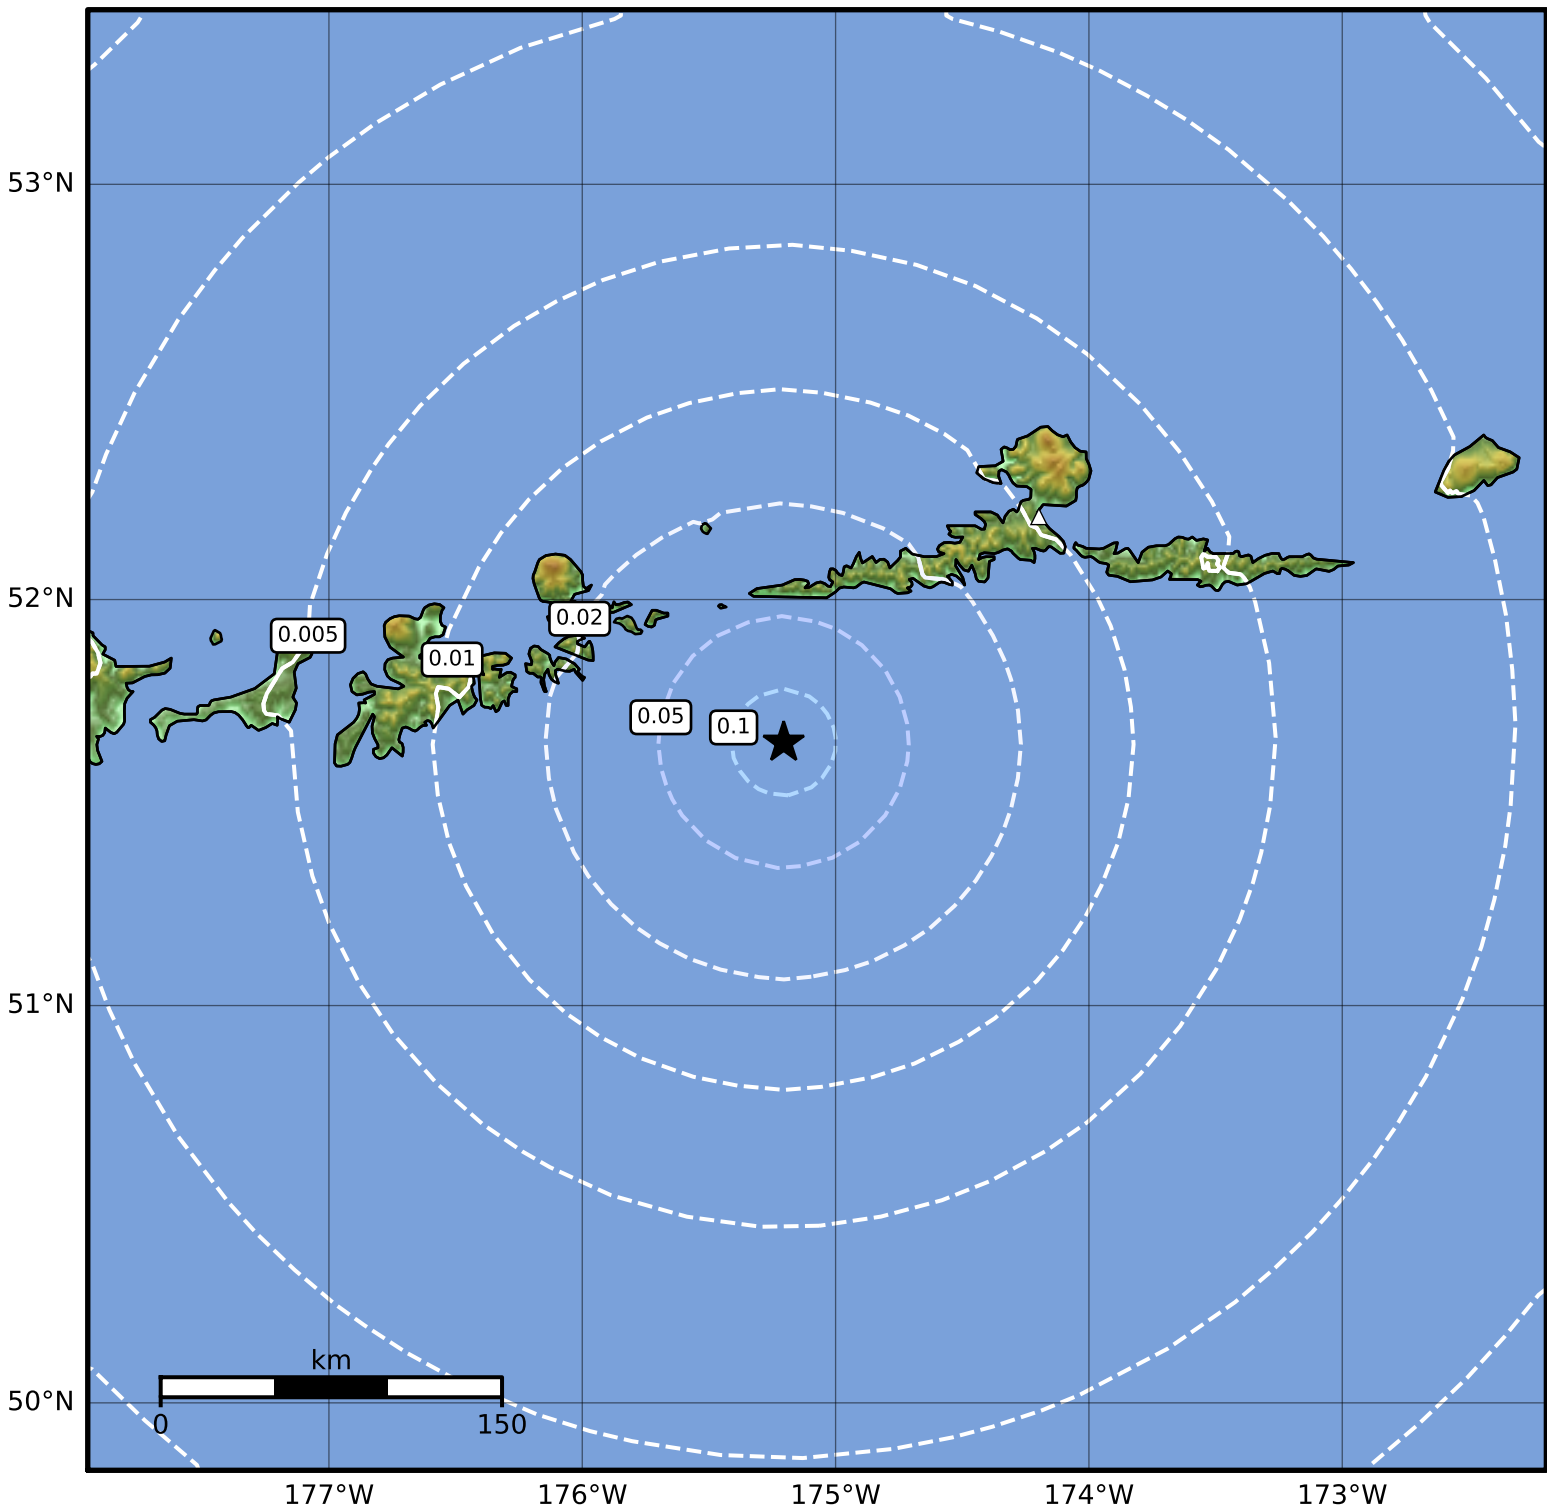

1.0 Second Peak Spectral Acceleration Map Alaska Earthquake Center  
 ShakeMap: 91 km (57 miles) SW of Atka  
 Feb 24, 2024 18:23:44 UTC M4.0 N51.65 W175.20 Depth: 25.7km ID:ak0242j9ewye

SA(1.0) (%g)	0.1	0.2	0.5	1	2	5	10	20	50	100	200
--------------	-----	-----	-----	---	---	---	----	----	----	-----	-----

Scale based on Worden et al. (2012)

Version 2: Processed 2024-02-25T06:16:55Z

△ Seismic Instrument ○ Reported Intensity

★ Epicenter