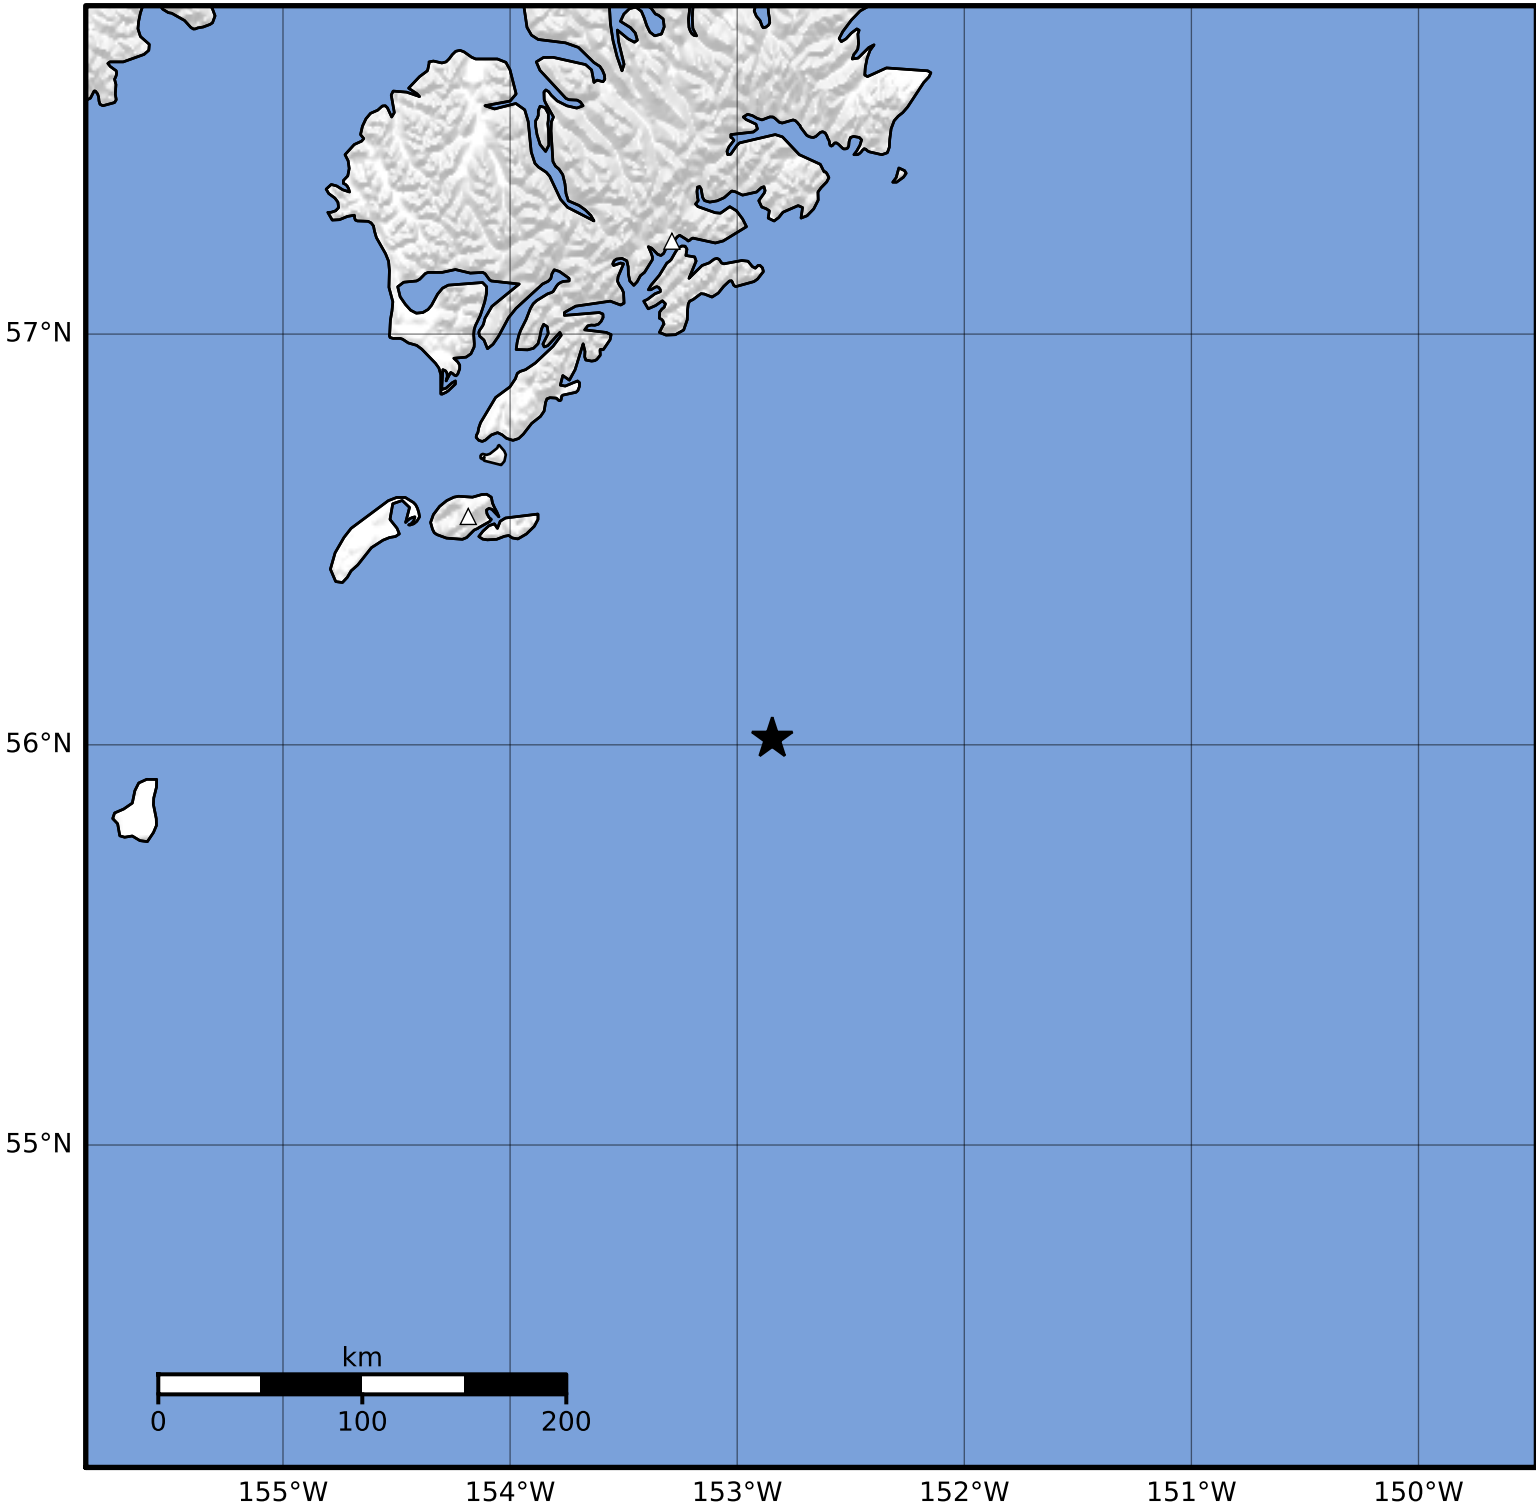

Macroseismic Intensity Map Alaska Earthquake Center
 ShakeMap: 131 km (81 miles) SE of Akhiok
 Feb 27, 2024 07:26:32 UTC M3.6 N56.02 W152.85 Depth: 10.4km ID:ak0242o1ht6p

SHAKING	Not felt	Weak	Light	Moderate	Strong	Very strong	Severe	Violent	Extreme
DAMAGE	None	None	None	Very light	Light	Moderate	Moderate/heavy	Heavy	Very heavy
PGA(%g)	<0.0464	0.297	2.76	6.2	11.5	21.5	40.1	74.7	>139
PGV(cm/s)	<0.0215	0.135	1.41	4.65	9.64	20	41.4	85.8	>178
INTENSITY	I	II-III	IV	V	VI	VII	VIII	IX	X+

Scale based on Worden et al. (2012)

Version 1: Processed 2024-02-27T07:31:20Z

△ Seismic Instrument ○ Reported Intensity

★ Epicenter