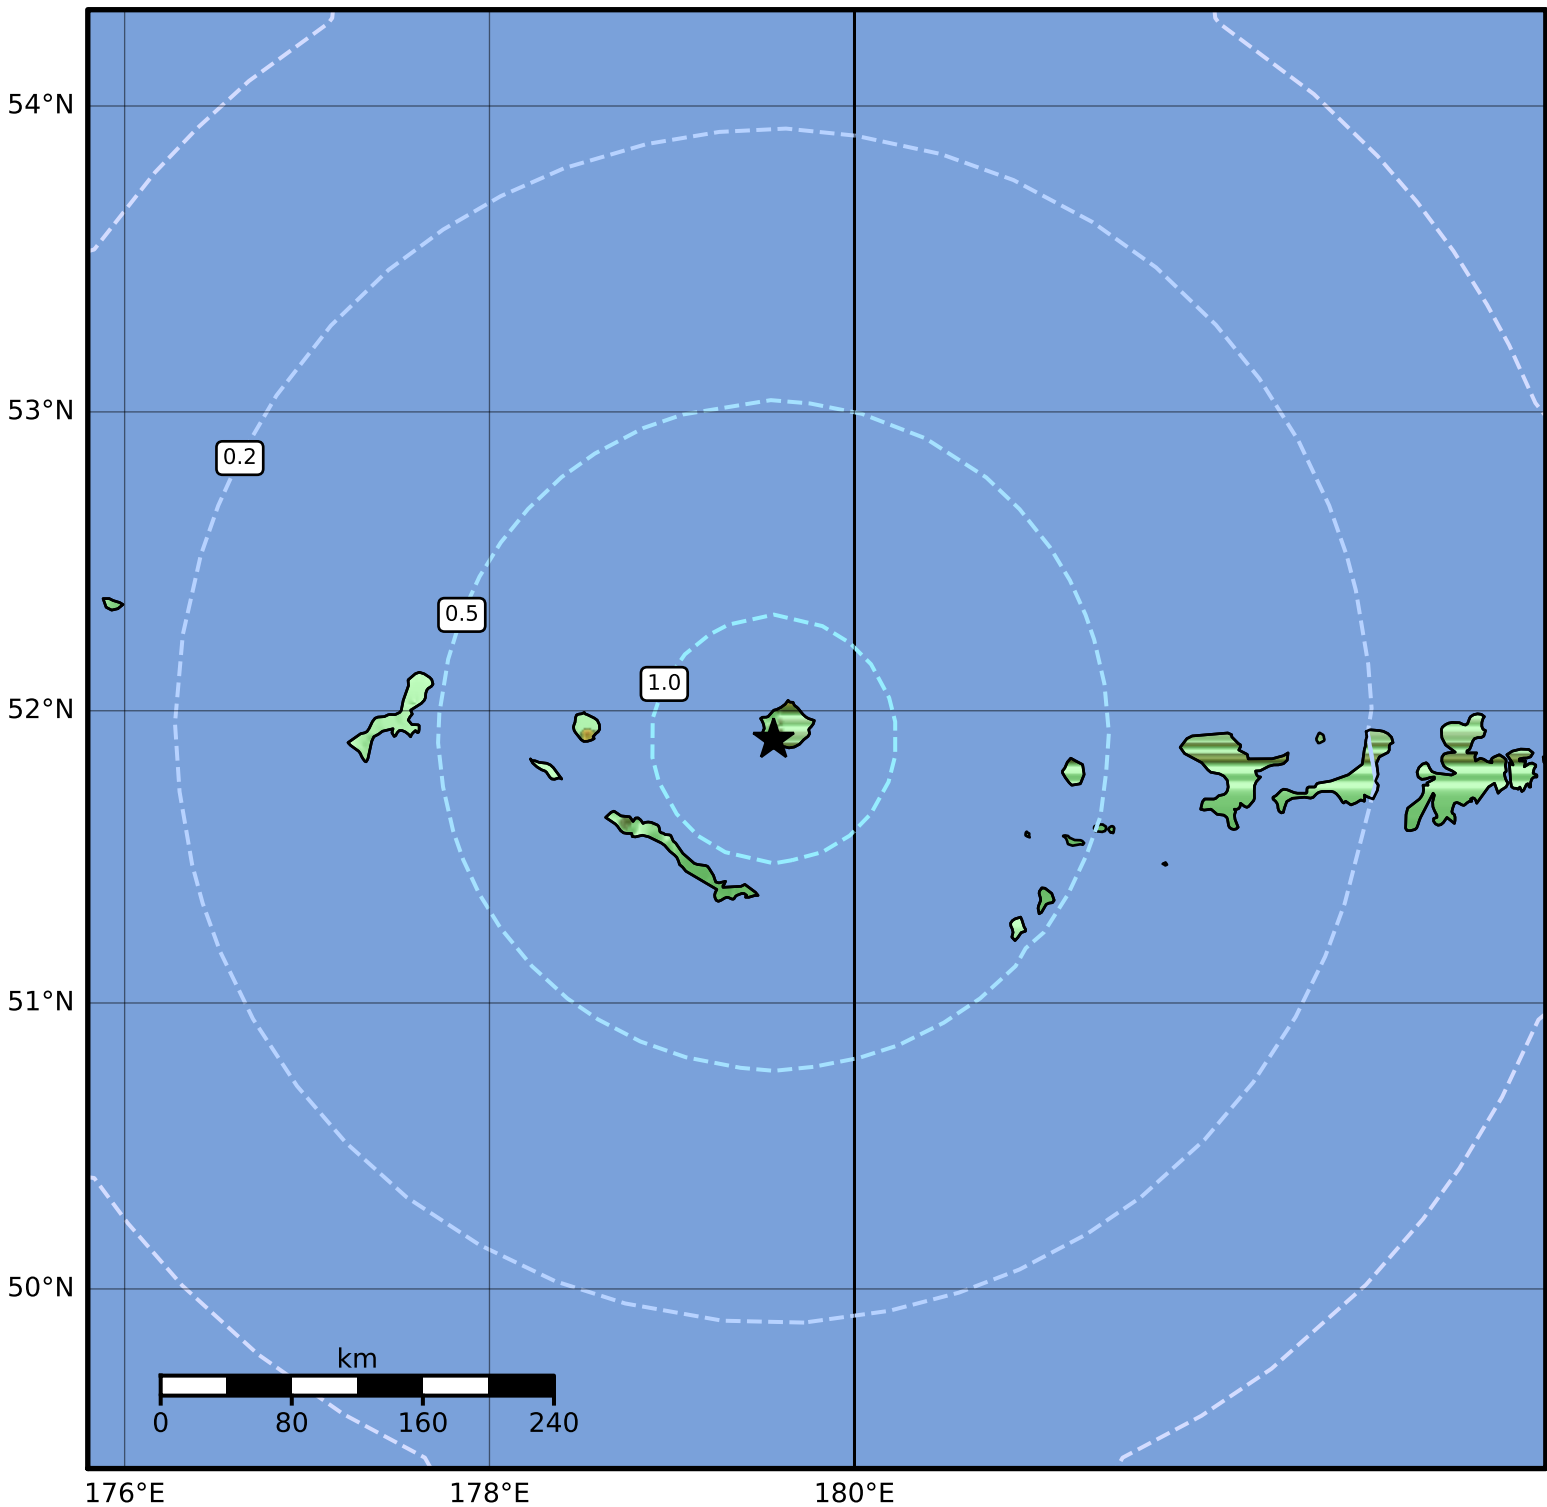

Peak Ground Acceleration Map Alaska Earthquake Center
ShakeMap: 56 km (35 miles) NE of Amchitka
Feb 28, 2024 15:50:20 UTC M5.3 N51.90 E179.56 Depth: 121.3km ID:ak0242ptxqql

PGA (%g)	0.1	0.2	0.5	1	2	5	10	20	50	100	200
----------	-----	-----	-----	---	---	---	----	----	----	-----	-----

Scale based on Worden et al. (2012)

Version 2: Processed 2024-02-28T16:04:43Z

△ Seismic Instrument ○ Reported Intensity

★ Epicenter