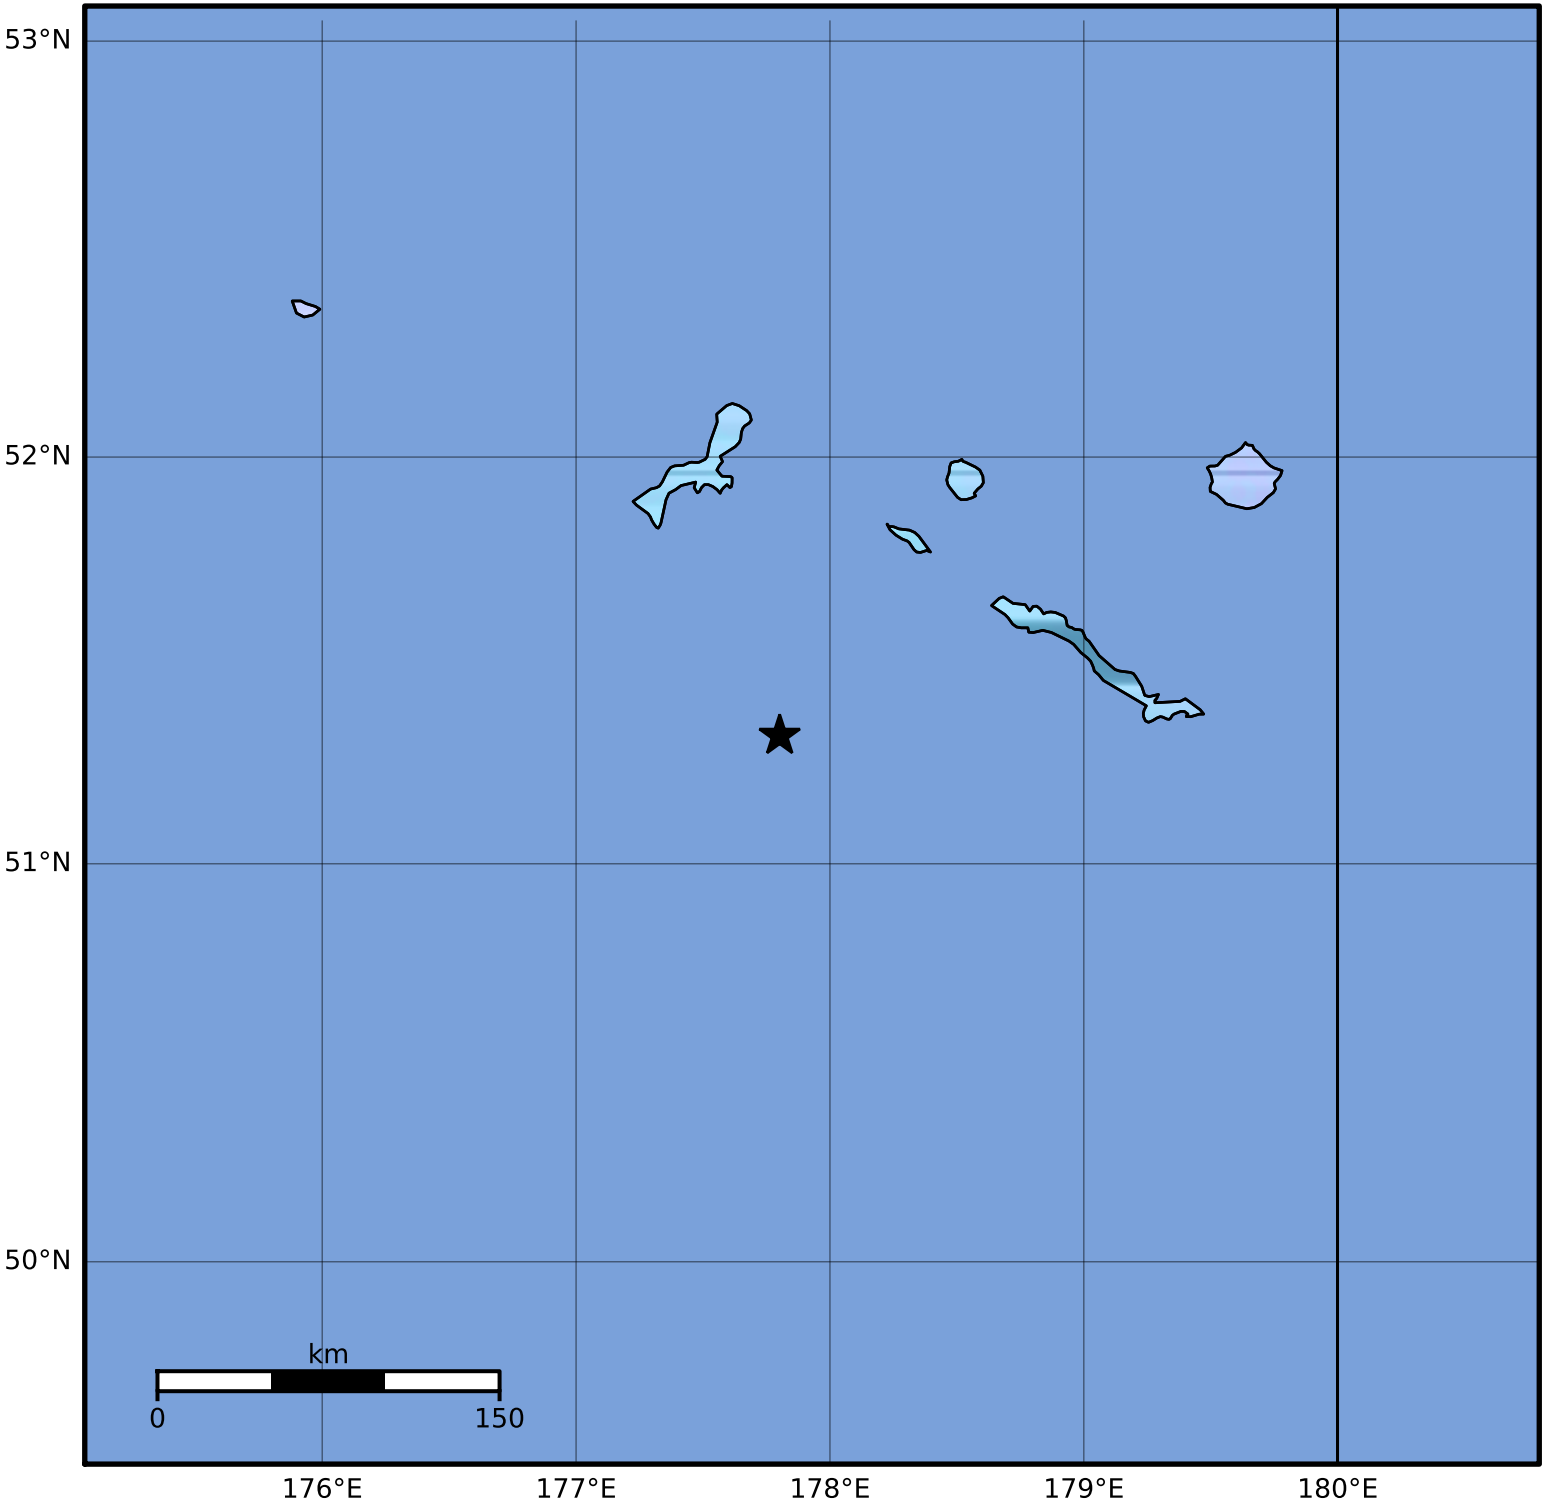

Macroseismic Intensity Map Alaska Earthquake Center
 ShakeMap: 86 km (53 miles) WSW of Amchitka
 Mar 02, 2024 07:50:46 UTC M4.7 N51.32 E177.80 Depth: 38.3km ID:ak0242unsdsw

SHAKING	Not felt	Weak	Light	Moderate	Strong	Very strong	Severe	Violent	Extreme
DAMAGE	None	None	None	Very light	Light	Moderate	Moderate/heavy	Heavy	Very heavy
PGA(%g)	<0.0464	0.297	2.76	6.2	11.5	21.5	40.1	74.7	>139
PGV(cm/s)	<0.0215	0.135	1.41	4.65	9.64	20	41.4	85.8	>178
INTENSITY	I	II-III	IV	V	VI	VII	VIII	IX	X+

Scale based on Worden et al. (2012)

Version 2: Processed 2024-03-02T08:25:37Z

△ Seismic Instrument ○ Reported Intensity

★ Epicenter