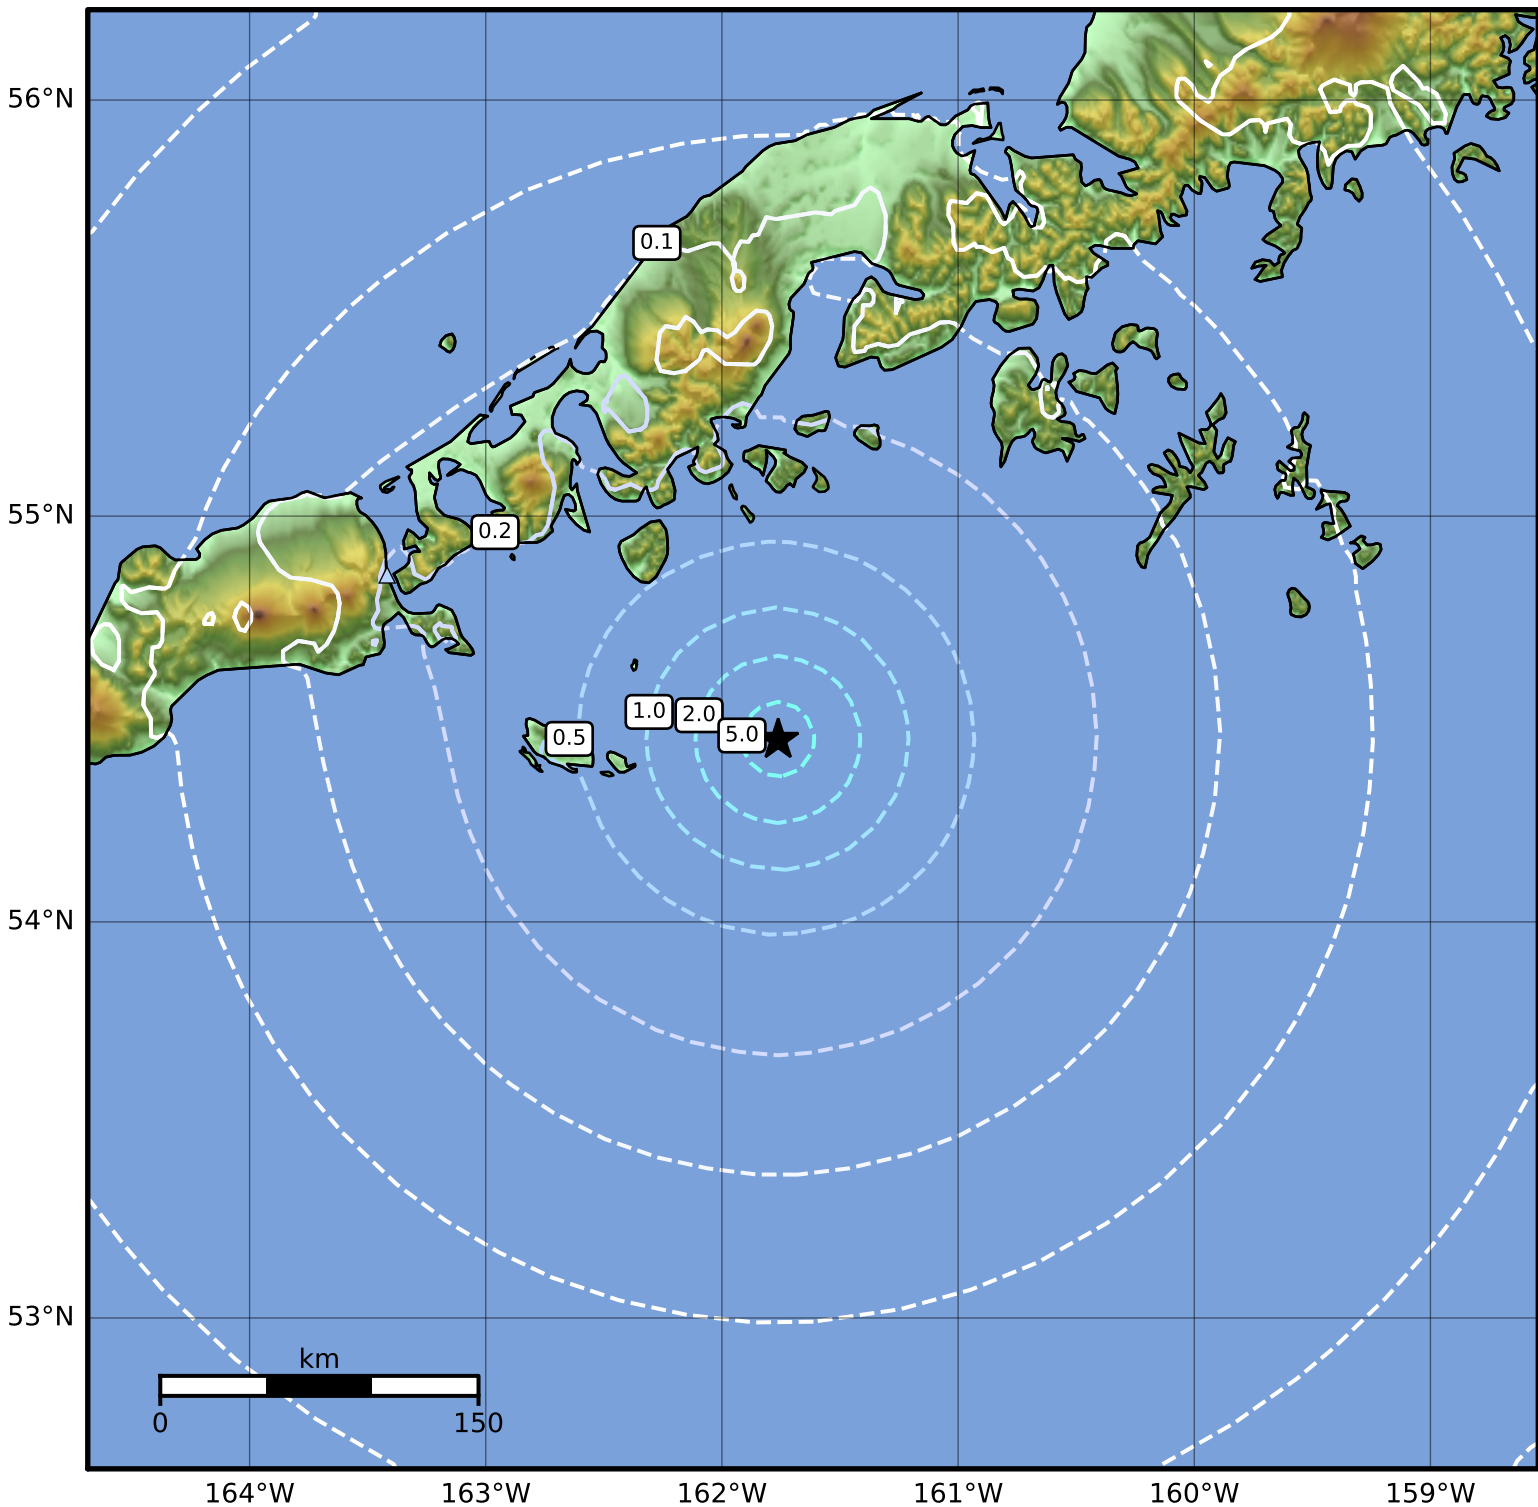

0.3 Second Peak Spectral Acceleration Map Alaska Earthquake Center
 ShakeMap: 76 km (47 miles) SSE of King Cove
 Mar 02, 2024 19:17:42 UTC M4.2 N54.45 W161.76 Depth: 10.8km ID:ak0242uuqhmz

SA(0.3) (%g)	0.1	0.2	0.5	1	2	5	10	20	50	100	200
---------------------	------------	------------	------------	----------	----------	----------	-----------	-----------	-----------	------------	------------

Scale based on Worden et al. (2012)

Version 2: Processed 2024-03-02T20:36:42Z

△ Seismic Instrument ○ Reported Intensity

★ Epicenter