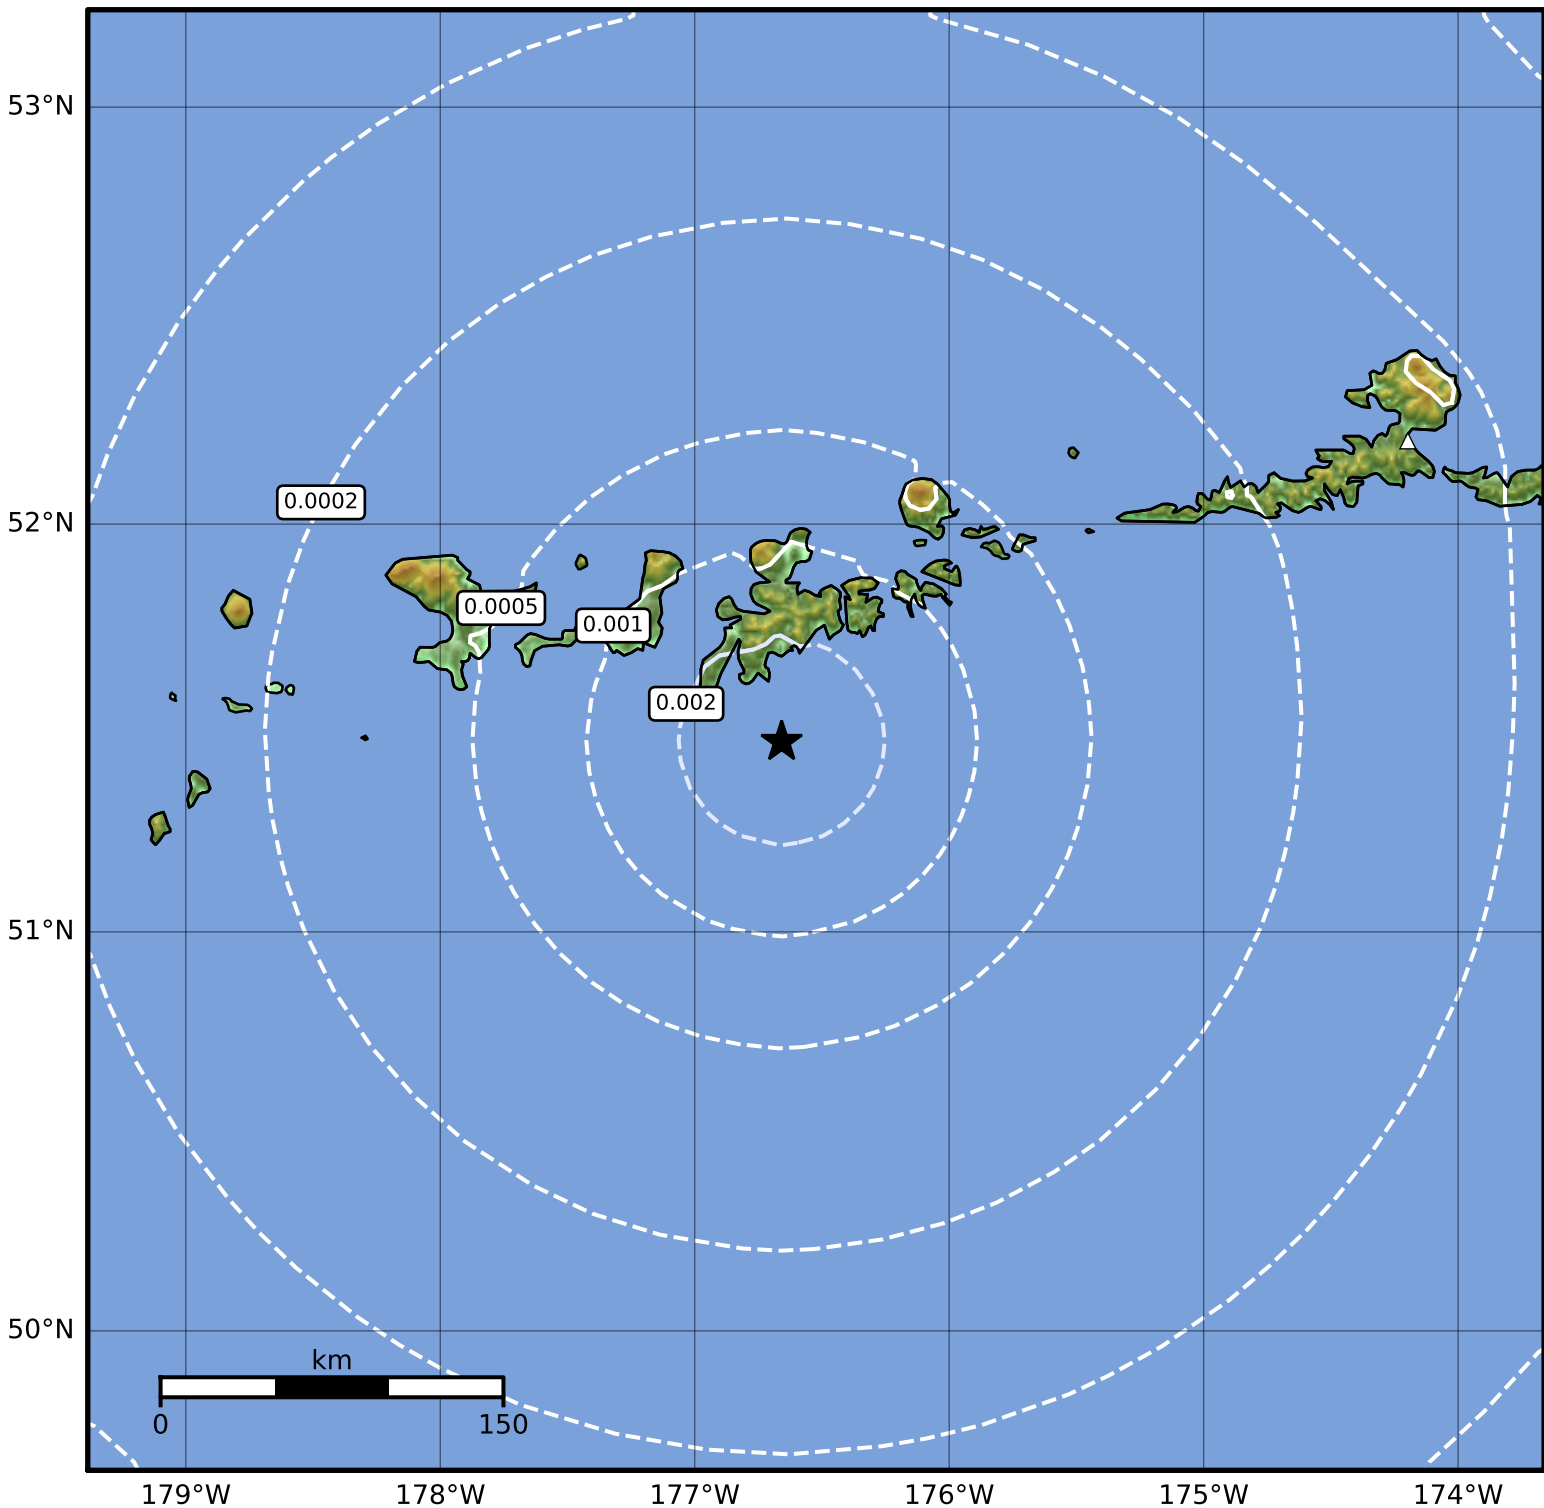

3.0 Second Peak Spectral Acceleration Map Alaska Earthquake Center
ShakeMap: 45 km (28 miles) S of Adak
Mar 02, 2024 20:38:30 UTC M3.7 N51.47 W176.66 Depth: 30.7km ID:ak0242uvgecl

Scale based on Worden et al. (2012)

Version 2: Processed 2024-03-02T23:51:30Z

△ Seismic Instrument ○ Reported Intensity

★ Epicenter