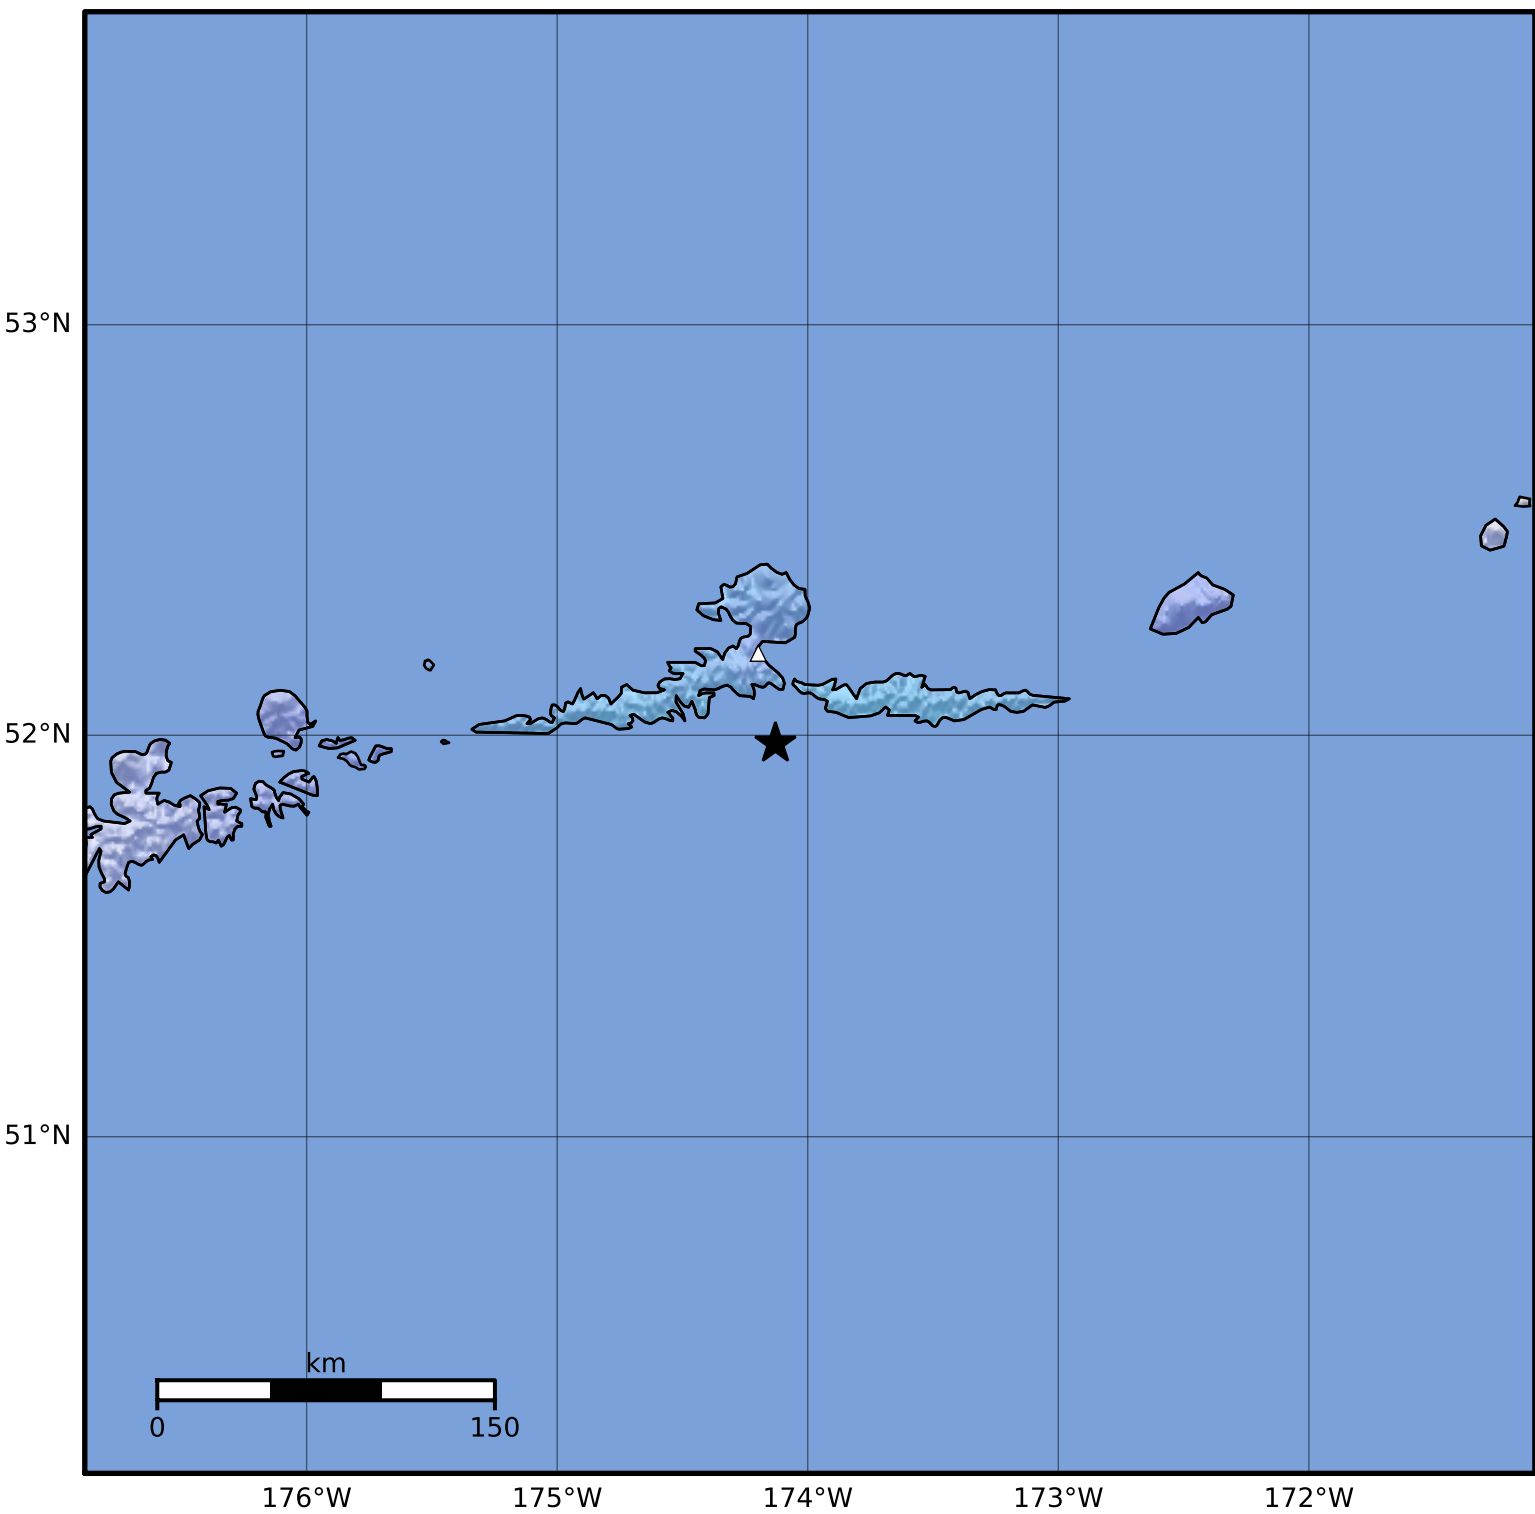

Macroseismic Intensity Map Alaska Earthquake Center
 ShakeMap: 24 km (15 miles) SSE of Atka
 Mar 04, 2024 06:17:38 UTC M3.9 N51.98 W174.13 Depth: 64.6km ID:ak0242xy2ji3

SHAKING	Not felt	Weak	Light	Moderate	Strong	Very strong	Severe	Violent	Extreme
DAMAGE	None	None	None	Very light	Light	Moderate	Moderate/heavy	Heavy	Very heavy
PGA(%g)	<0.0464	0.297	2.76	6.2	11.5	21.5	40.1	74.7	>139
PGV(cm/s)	<0.0215	0.135	1.41	4.65	9.64	20	41.4	85.8	>178
INTENSITY	I	II-III	IV	V	VI	VII	VIII	IX	X+

Scale based on Worden et al. (2012) Version 2: Processed 2024-03-04T08:07:59Z
 △ Seismic Instrument ○ Reported Intensity ★ Epicenter