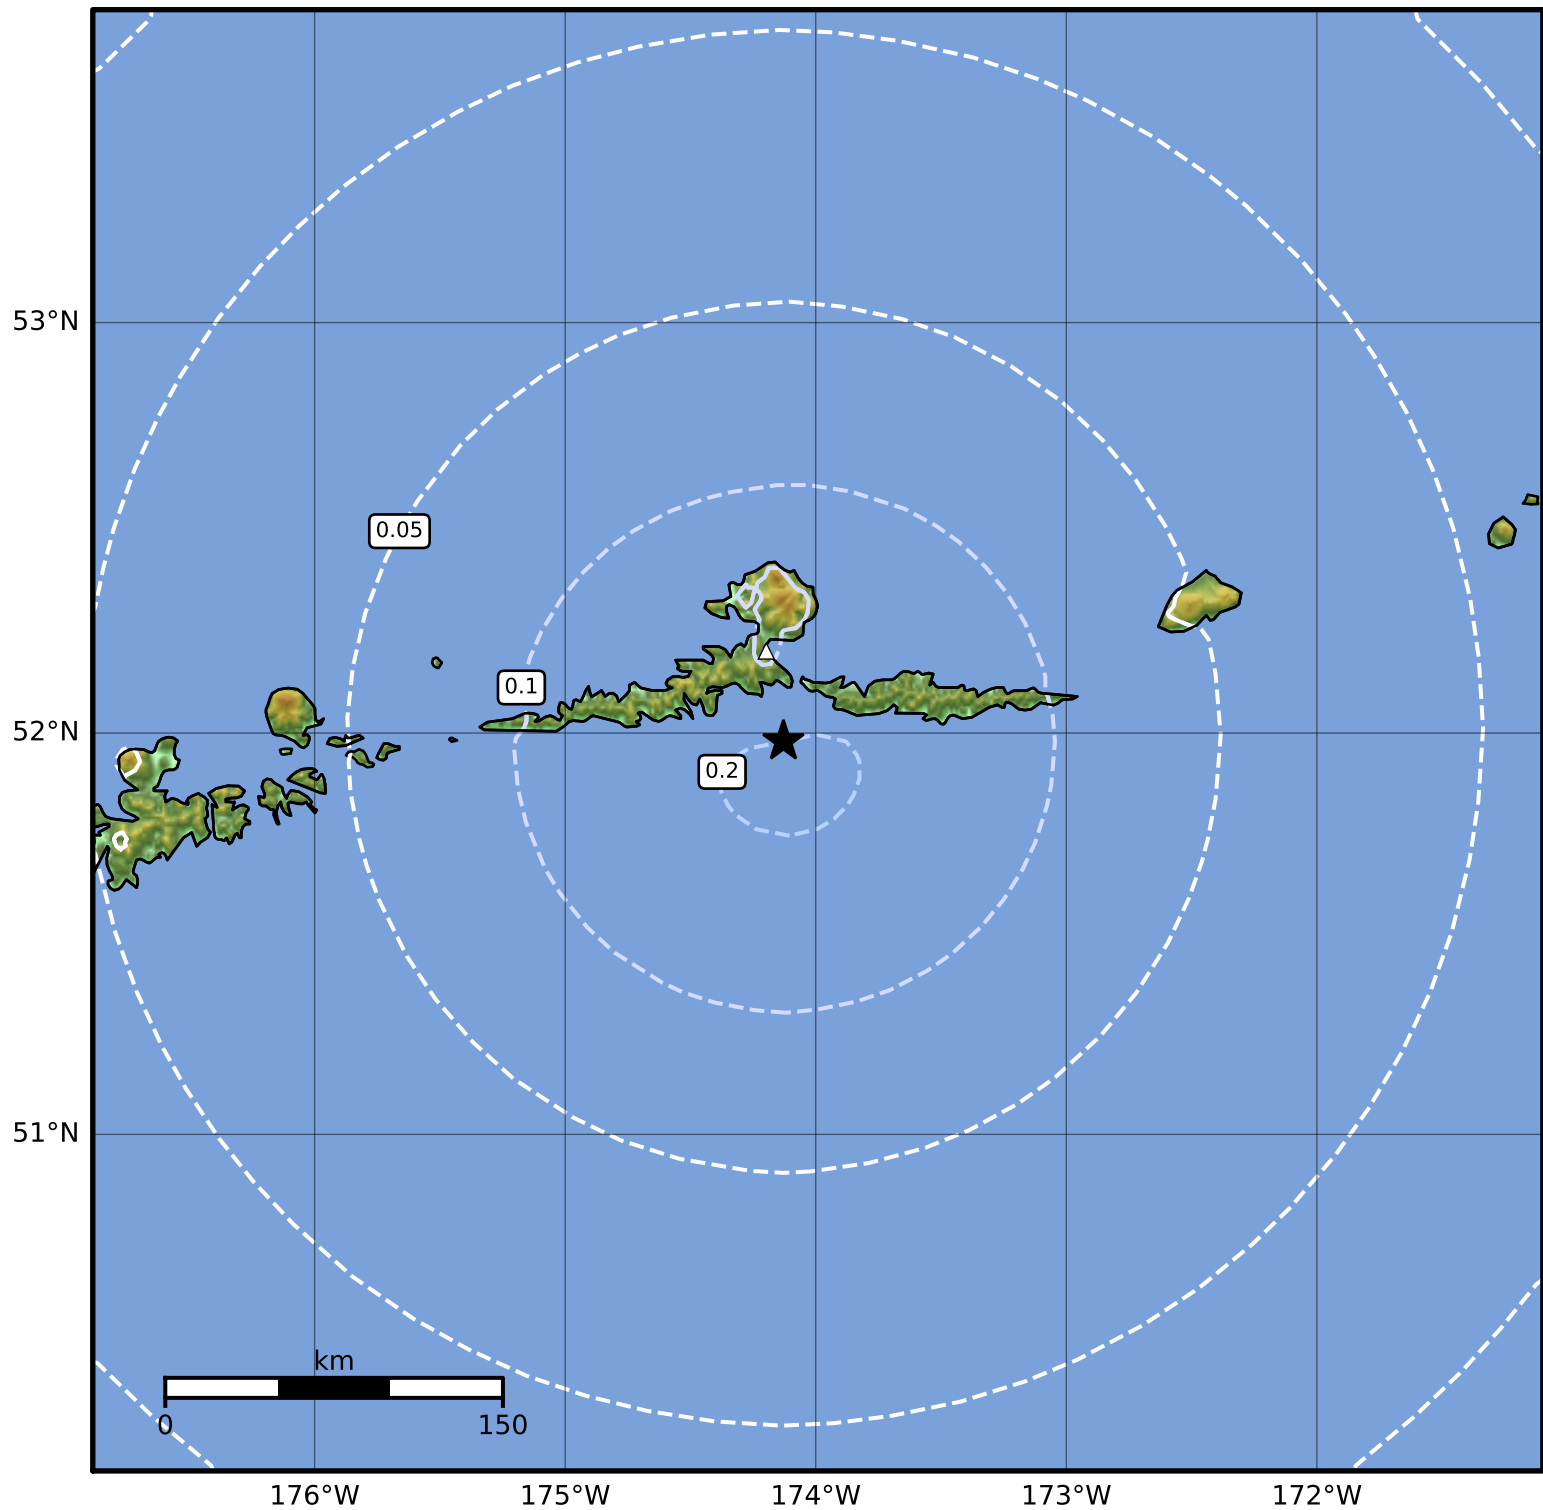

Peak Ground Acceleration Map Alaska Earthquake Center
ShakeMap: 24 km (15 miles) SSE of Atka
Mar 04, 2024 06:17:38 UTC M3.9 N51.98 W174.13 Depth: 64.6km ID:ak0242xy2ji3

PGA (%g)	0.1	0.2	0.5	1	2	5	10	20	50	100	200
----------	-----	-----	-----	---	---	---	----	----	----	-----	-----

Scale based on Worden et al. (2012)

Version 2: Processed 2024-03-04T08:07:59Z

△ Seismic Instrument ○ Reported Intensity

★ Epicenter