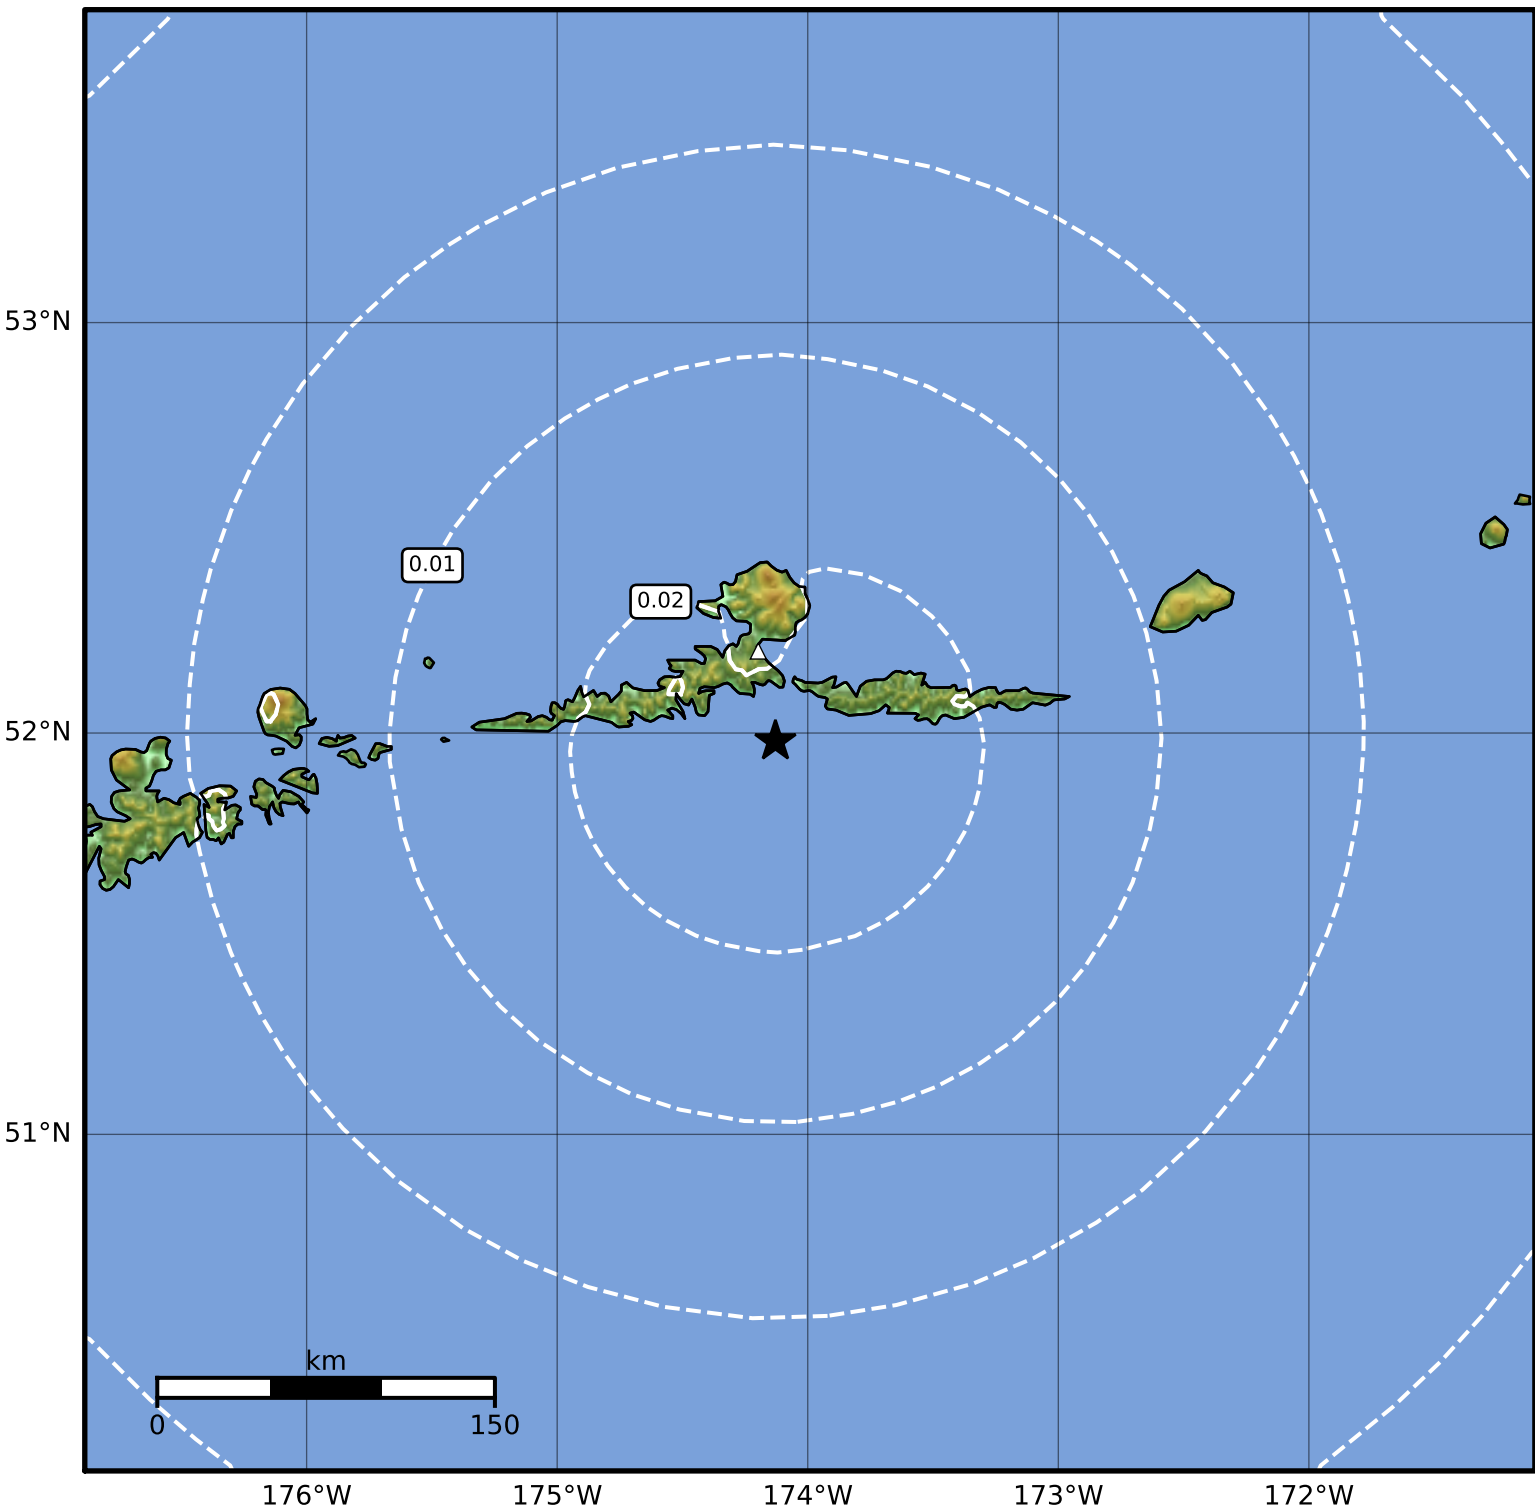

Peak Ground Velocity Map Alaska Earthquake Center
ShakeMap: 24 km (15 miles) SSE of Atka
Mar 04, 2024 06:17:38 UTC M3.9 N51.98 W174.13 Depth: 64.6km ID:ak0242xy2ji3

Scale based on Worden et al. (2012)

Version 2: Processed 2024-03-04T08:07:59Z

△ Seismic Instrument ○ Reported Intensity

★ Epicenter