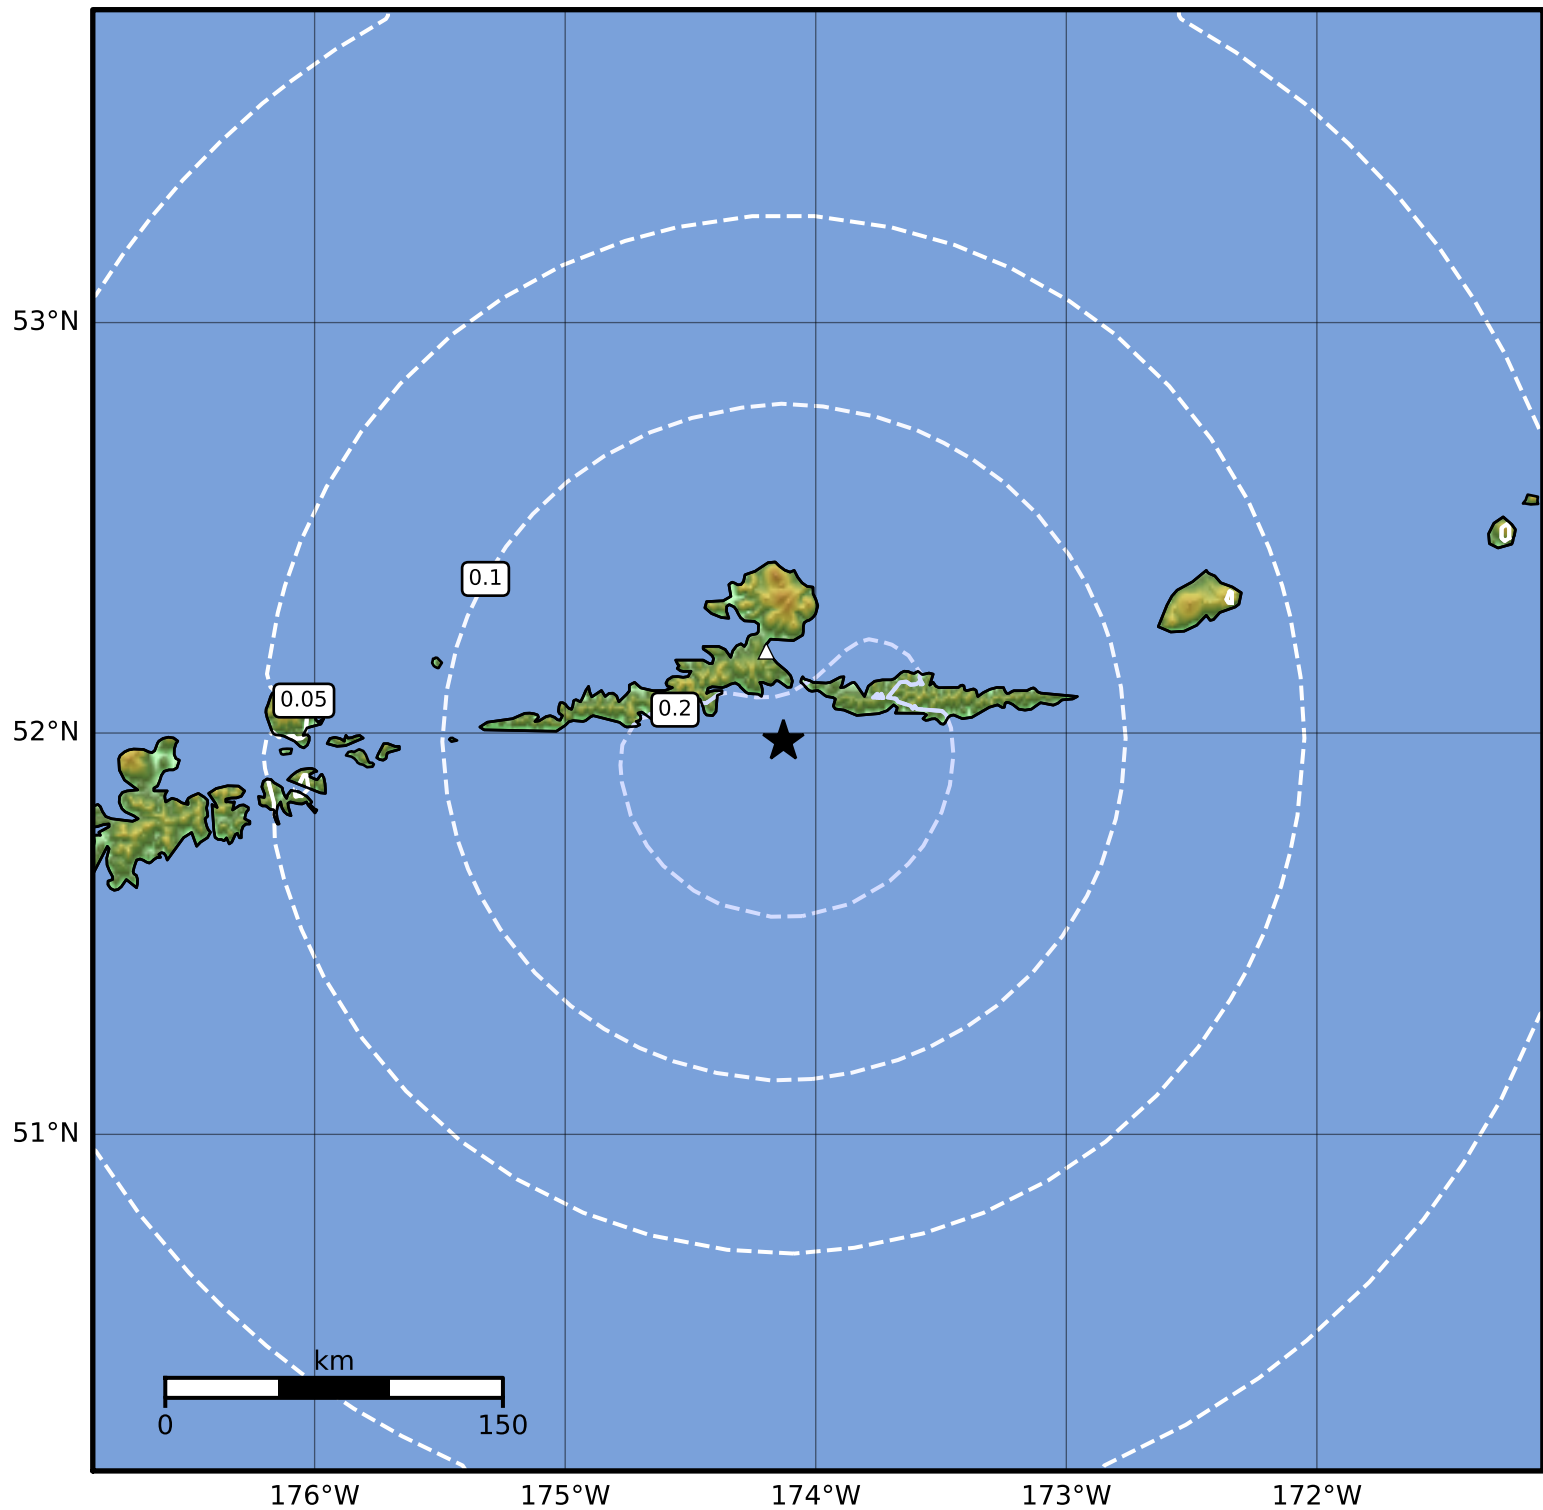

0.3 Second Peak Spectral Acceleration Map Alaska Earthquake Center
ShakeMap: 24 km (15 miles) SSE of Atka
Mar 04, 2024 06:17:38 UTC M3.9 N51.98 W174.13 Depth: 64.6km ID:ak0242xy2ji3

SA(0.3) (%g)	0.1	0.2	0.5	1	2	5	10	20	50	100	200
---------------------	------------	------------	------------	----------	----------	----------	-----------	-----------	-----------	------------	------------

Scale based on Worden et al. (2012)

Version 2: Processed 2024-03-04T08:07:59Z

△ Seismic Instrument ○ Reported Intensity

★ Epicenter