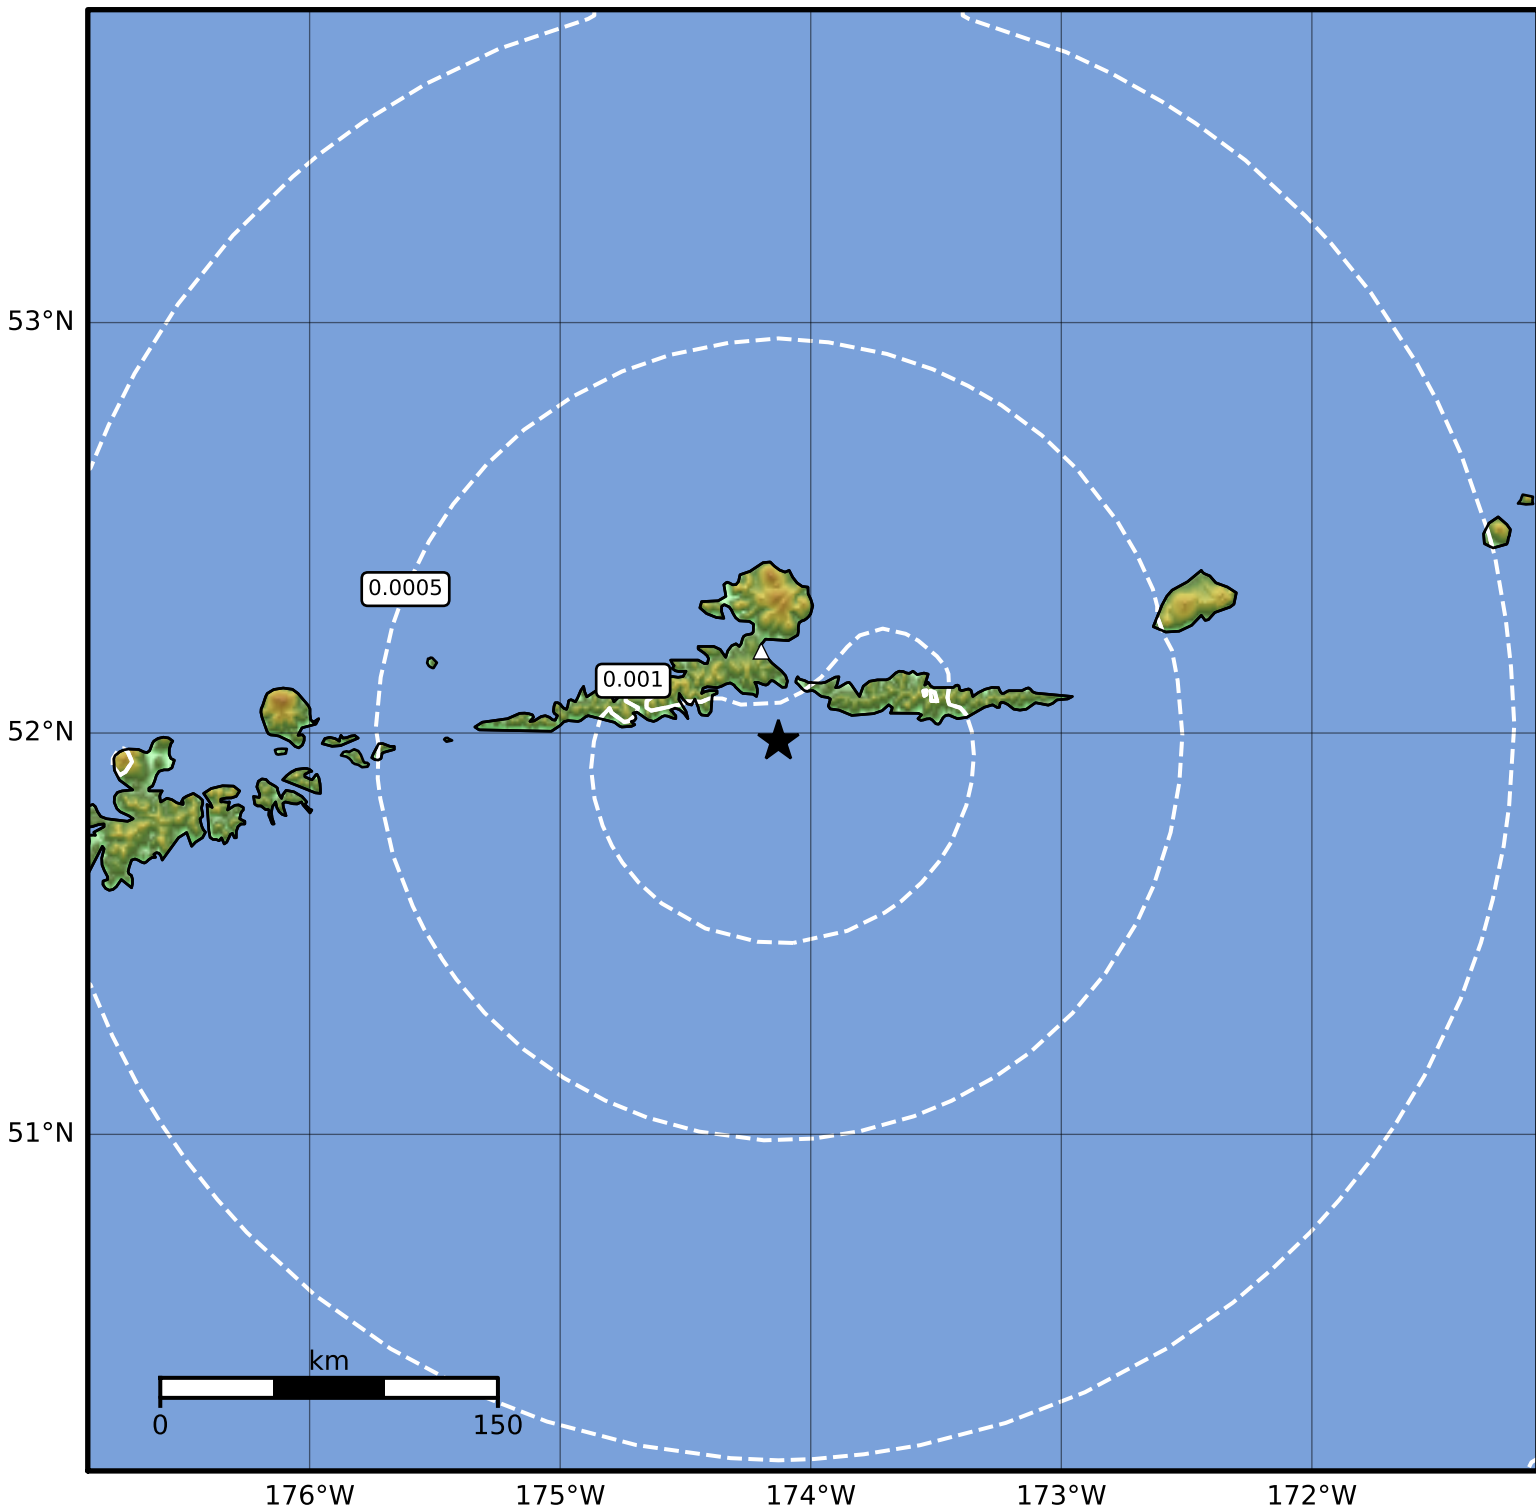

3.0 Second Peak Spectral Acceleration Map Alaska Earthquake Center
ShakeMap: 24 km (15 miles) SSE of Atka
Mar 04, 2024 06:17:38 UTC M3.9 N51.98 W174.13 Depth: 64.6km ID:ak0242xy2ji3

Scale based on Worden et al. (2012)

Version 2: Processed 2024-03-04T08:07:59Z

△ Seismic Instrument ○ Reported Intensity

★ Epicenter