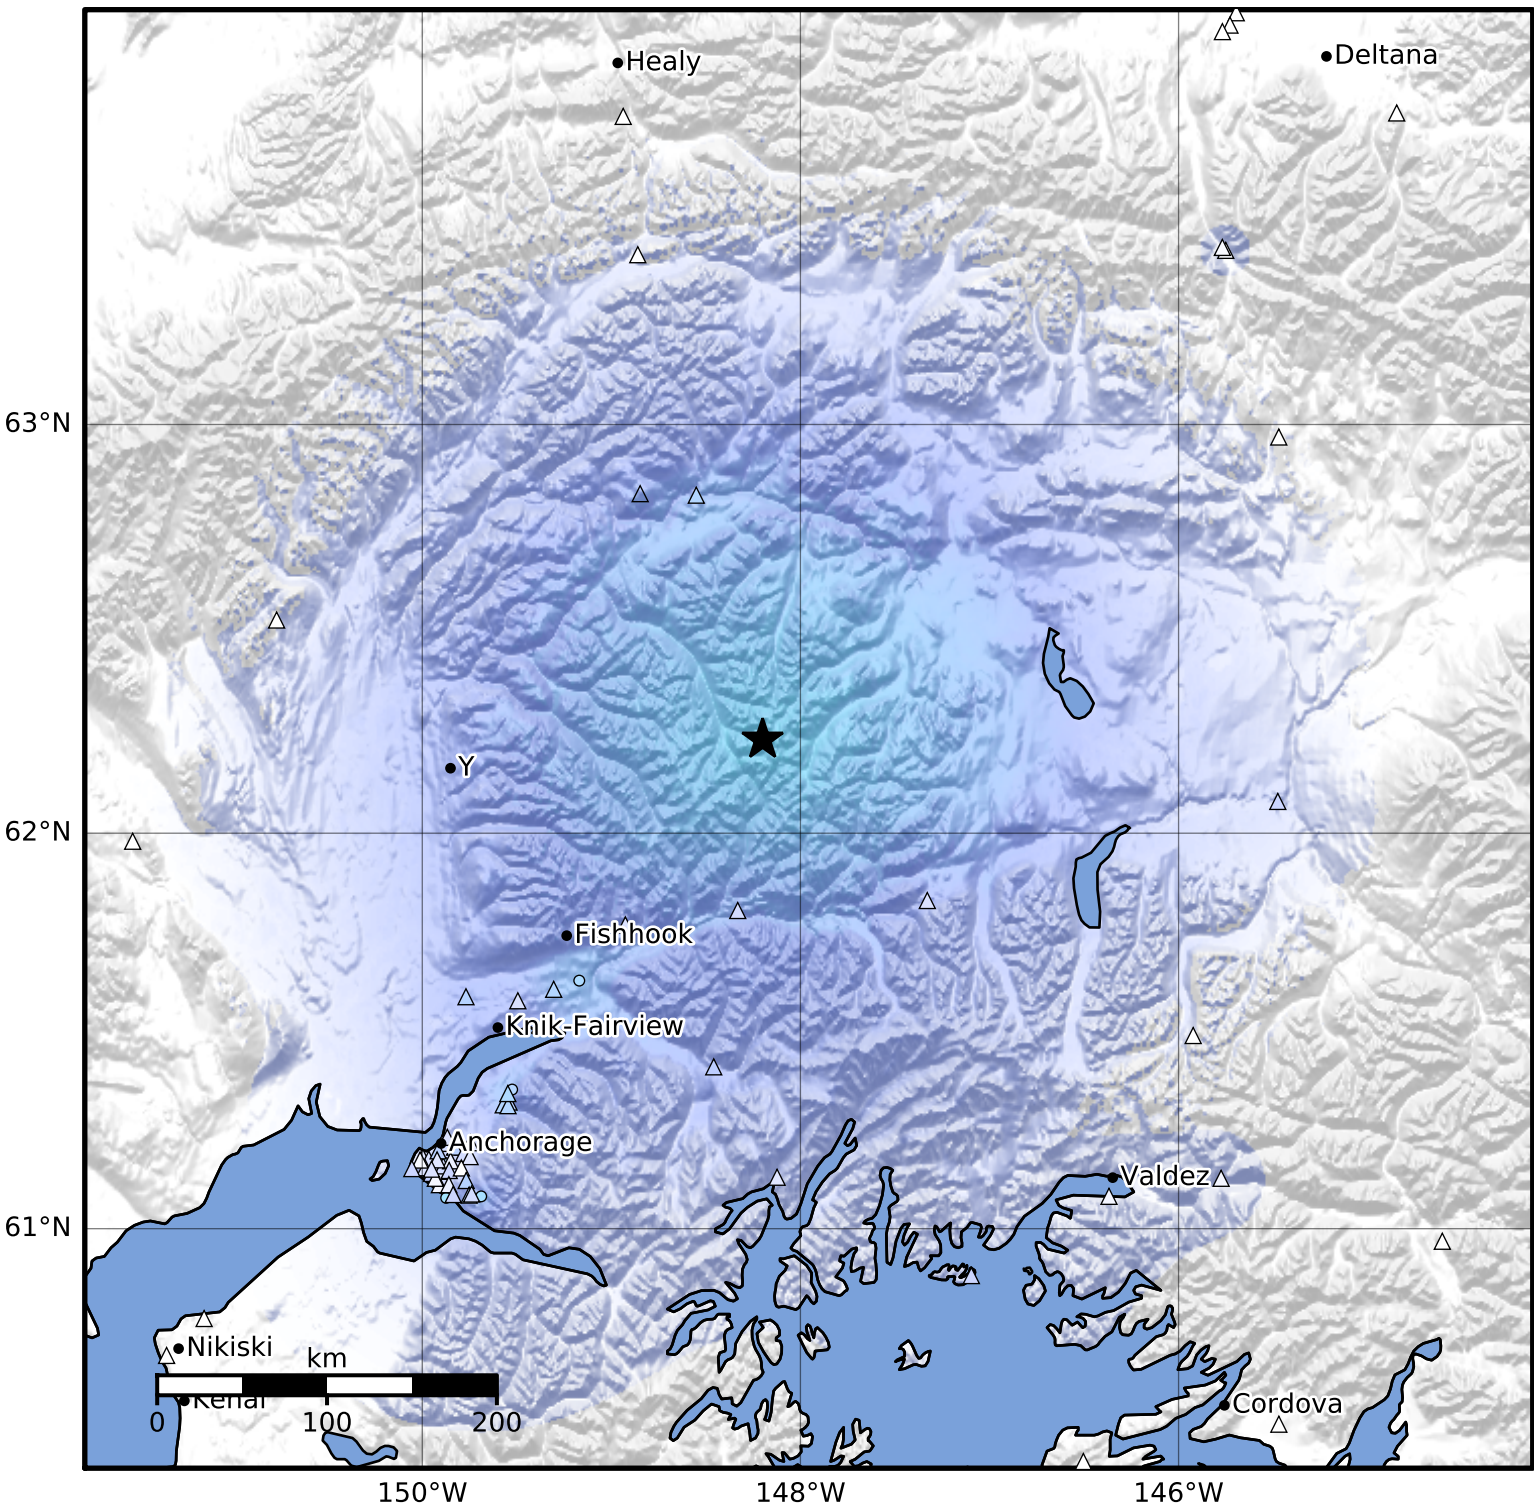

Macroseismic Intensity Map Alaska Earthquake Center
 ShakeMap: 69 km (43 miles) NNE of Sutton
 Mar 06, 2024 09:02:05 UTC M4.1 N62.23 W148.20 Depth: 29.5km ID:ak02431au8tv

SHAKING	Not felt	Weak	Light	Moderate	Strong	Very strong	Severe	Violent	Extreme
DAMAGE	None	None	None	Very light	Light	Moderate	Moderate/heavy	Heavy	Very heavy
PGA(%g)	<0.0464	0.297	2.76	6.2	11.5	21.5	40.1	74.7	>139
PGV(cm/s)	<0.0215	0.135	1.41	4.65	9.64	20	41.4	85.8	>178
INTENSITY	I	II-III	IV	V	VI	VII	VIII	IX	X+

Scale based on Worden et al. (2012)

Version 2: Processed 2024-03-06T09:22:13Z

△ Seismic Instrument ○ Reported Intensity

★ Epicenter