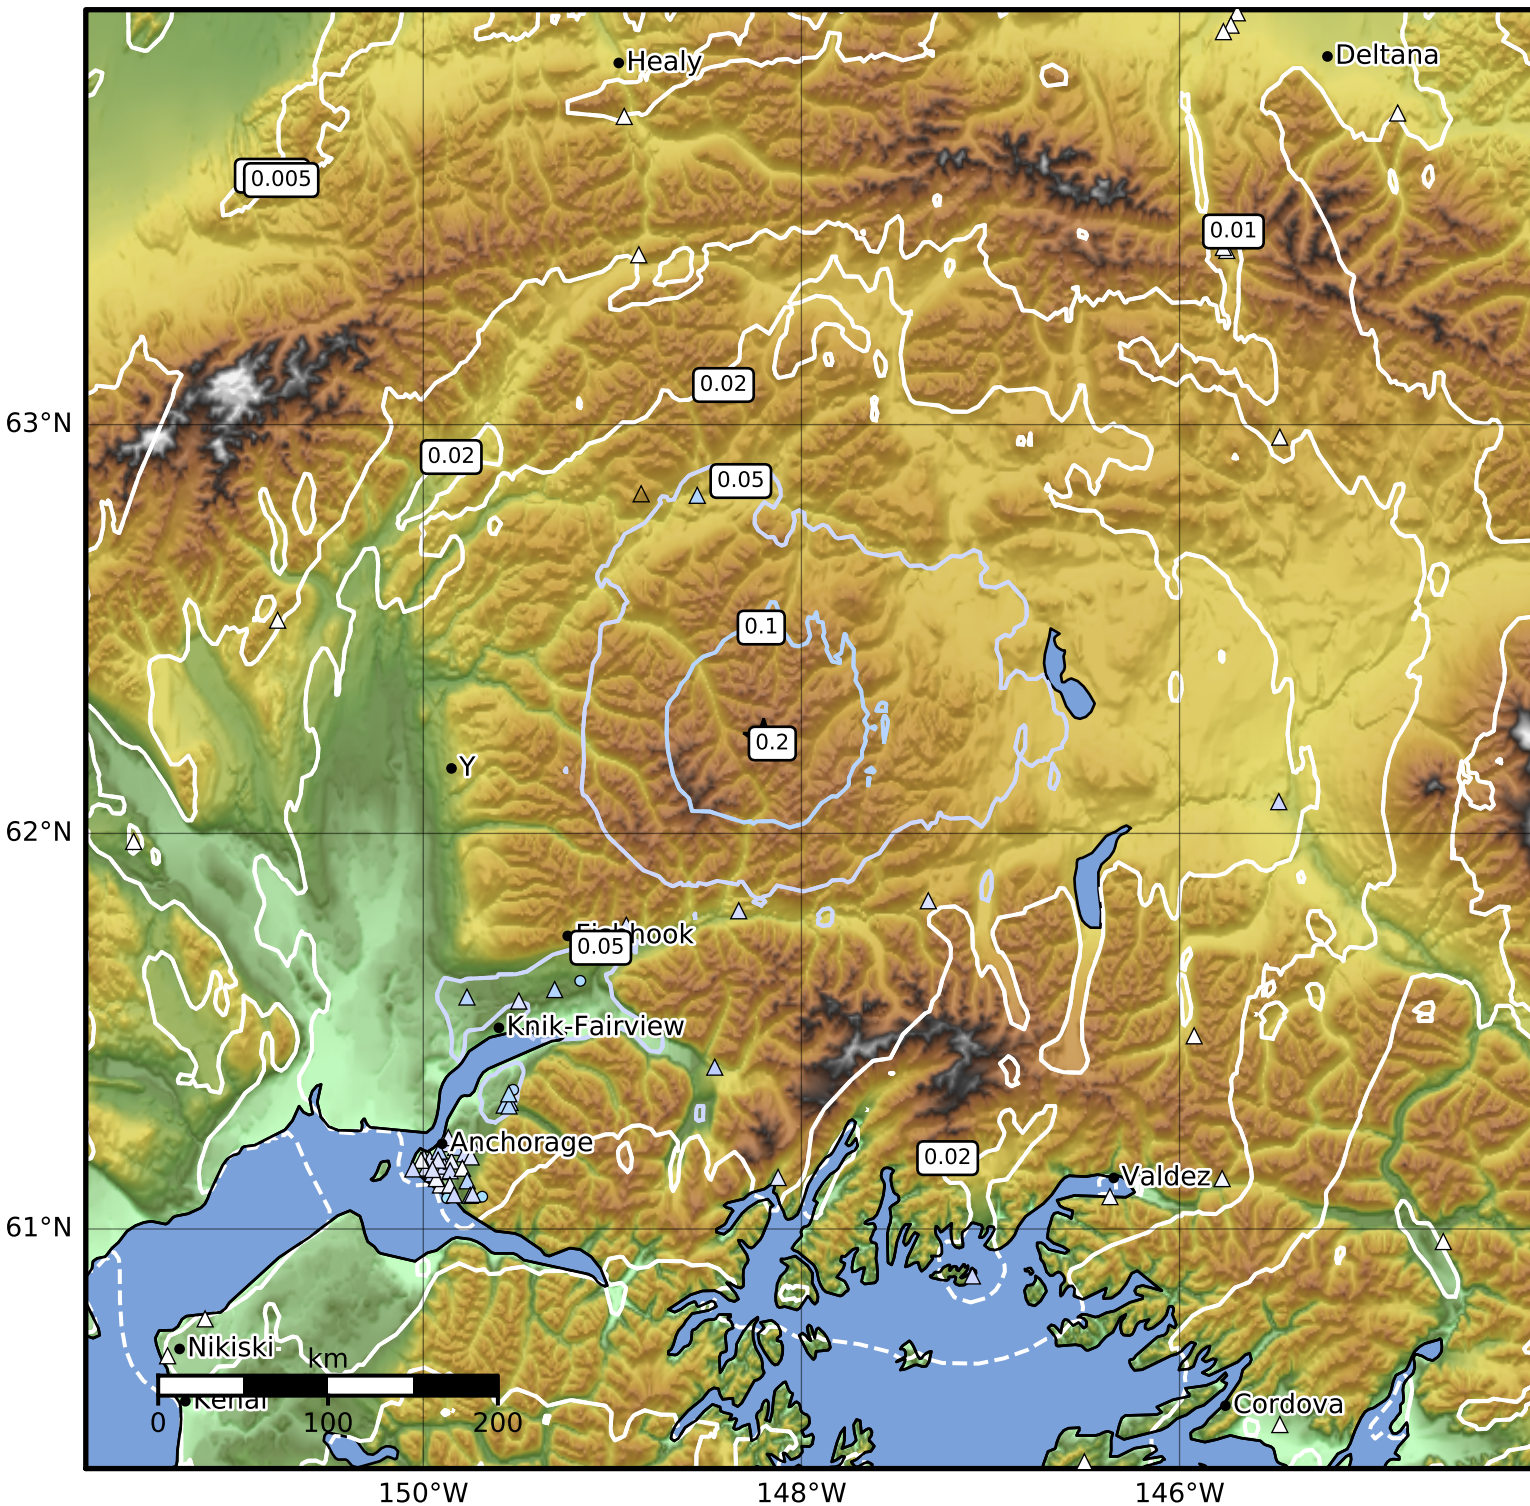

Peak Ground Velocity Map Alaska Earthquake Center
 ShakeMap: 69 km (43 miles) NNE of Sutton
 Mar 06, 2024 09:02:05 UTC M4.1 N62.23 W148.20 Depth: 29.5km ID:ak02431au8tv

PGV (cm/s)	0.1	0.2	0.5	1	2	5	10	20	50	100	200
------------	-----	-----	-----	---	---	---	----	----	----	-----	-----

Scale based on Worden et al. (2012)

Version 2: Processed 2024-03-06T09:22:13Z

△ Seismic Instrument ○ Reported Intensity

★ Epicenter