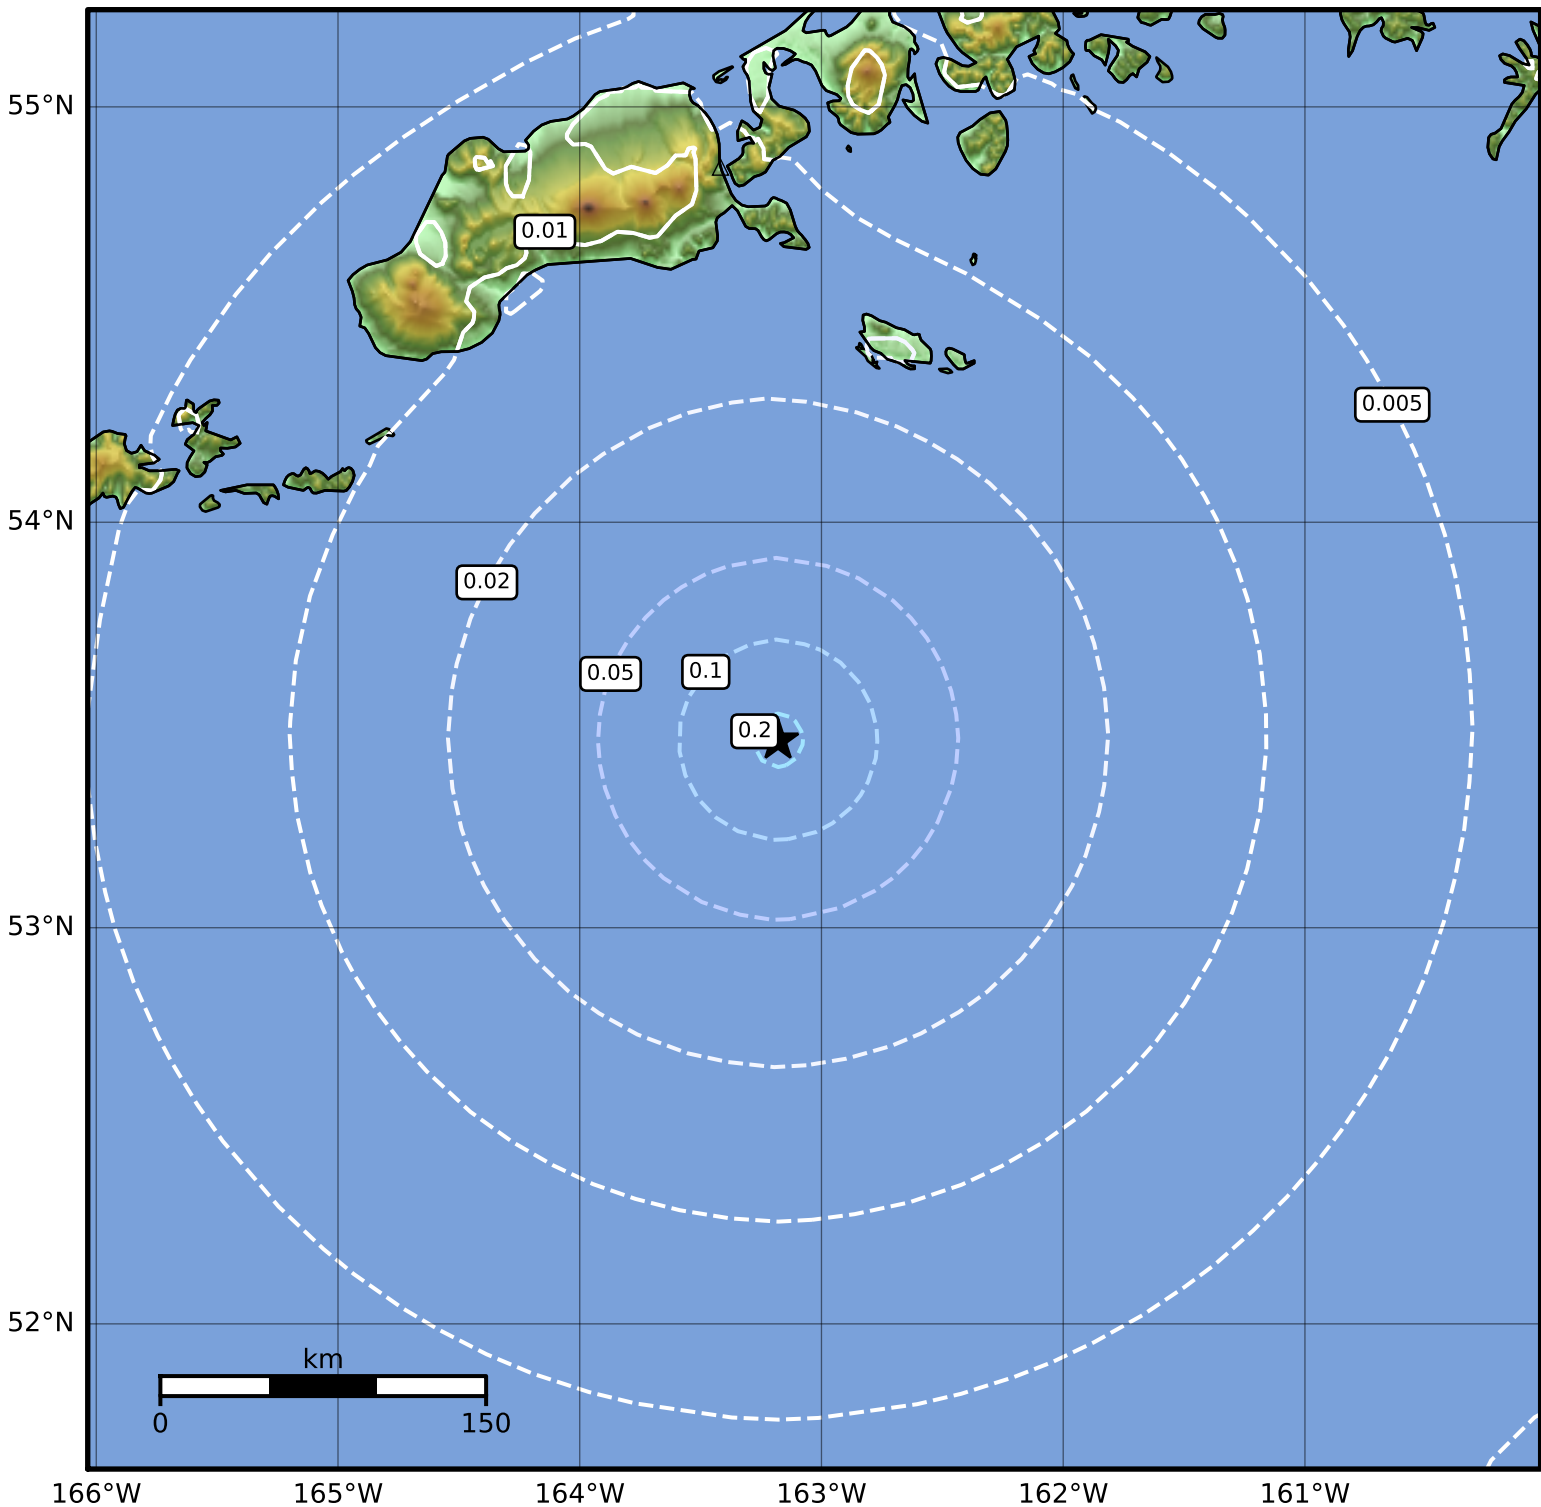

1.0 Second Peak Spectral Acceleration Map Alaska Earthquake Center
 ShakeMap: 155 km (96 miles) S of False Pass
 Mar 06, 2024 15:25:09 UTC M4.2 N53.47 W163.18 Depth: 24.7km ID:ak02431ejsgw

SA(1.0) (%g)	0.1	0.2	0.5	1	2	5	10	20	50	100	200
--------------	-----	-----	-----	---	---	---	----	----	----	-----	-----

Scale based on Worden et al. (2012)

Version 2: Processed 2024-03-06T22:30:37Z

△ Seismic Instrument ○ Reported Intensity

★ Epicenter