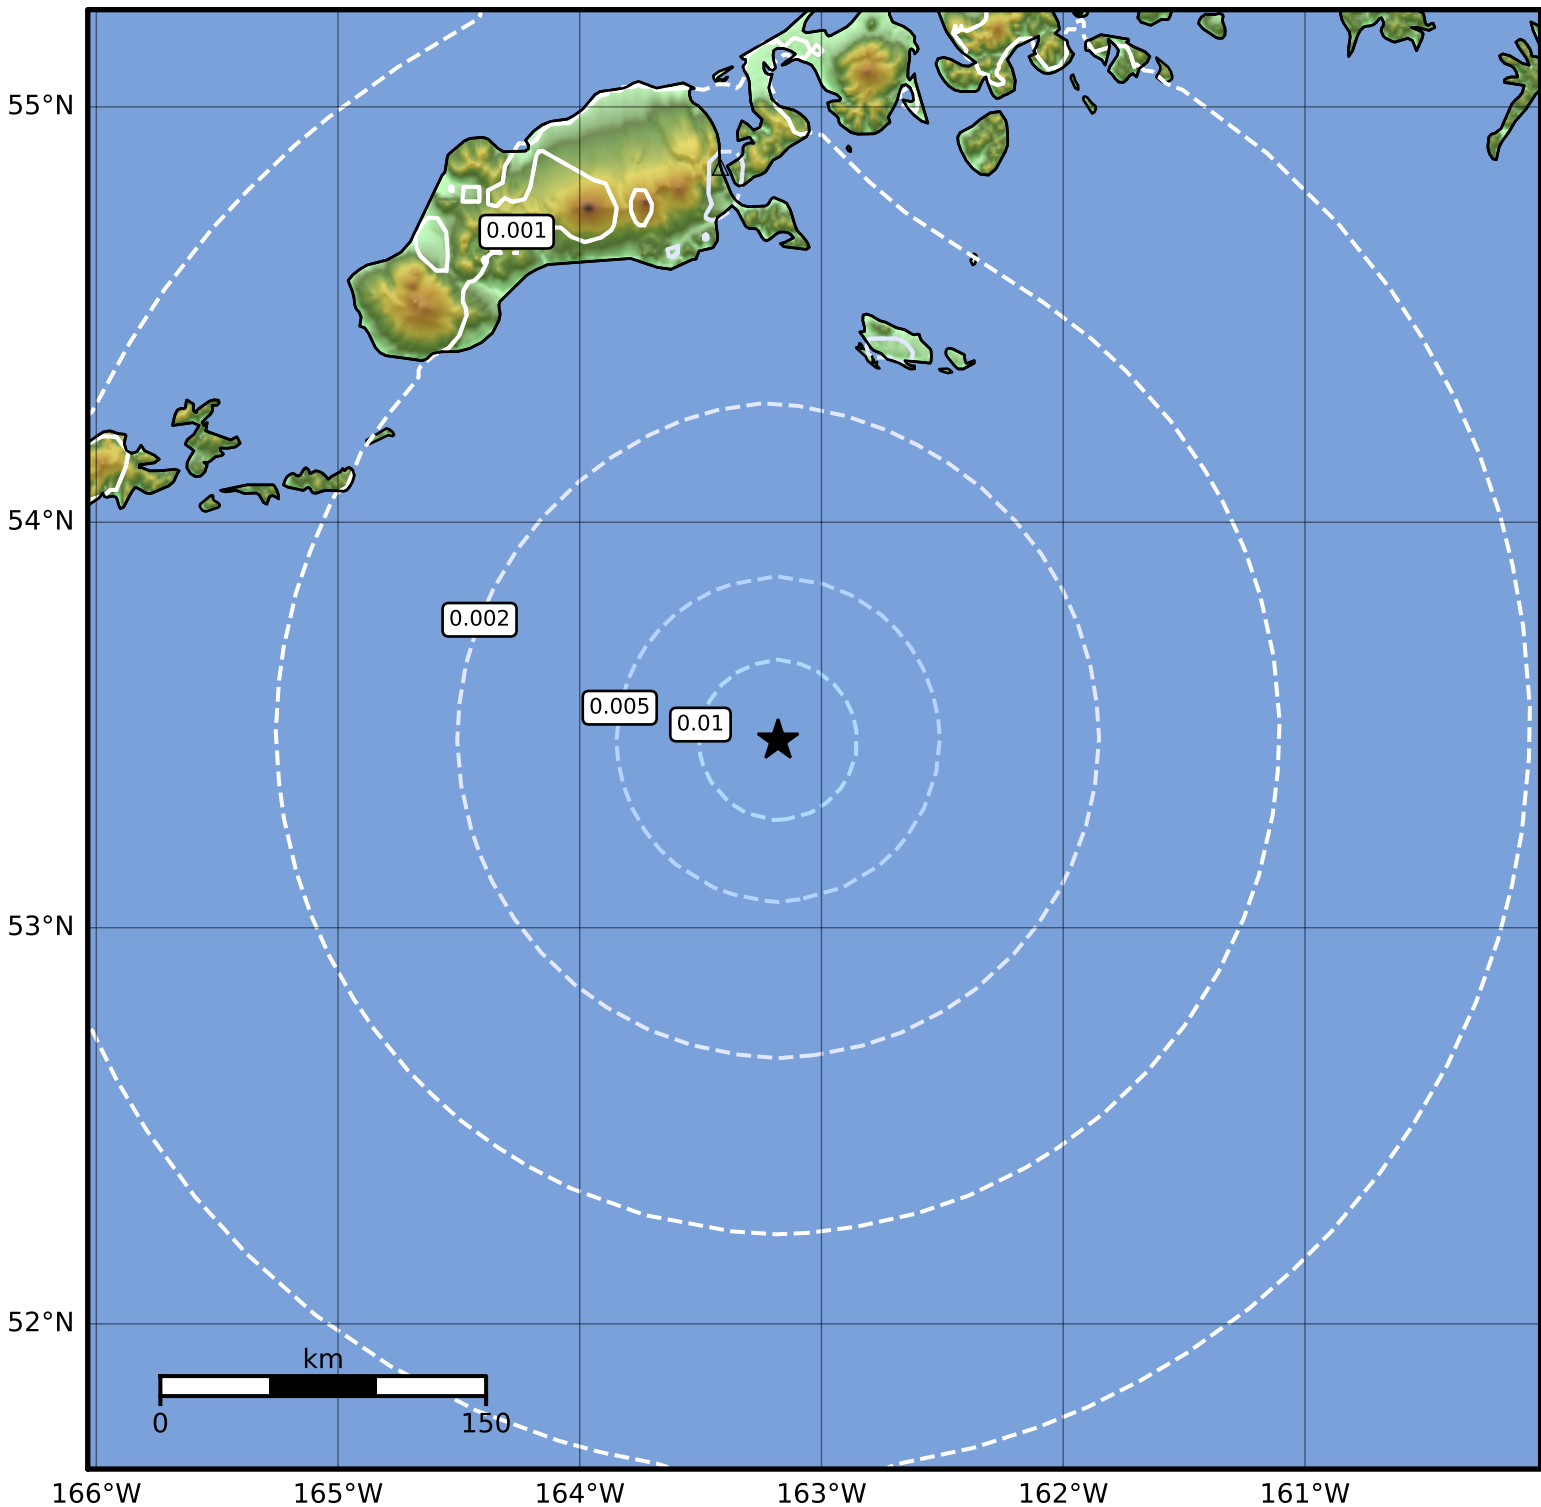

3.0 Second Peak Spectral Acceleration Map Alaska Earthquake Center
ShakeMap: 155 km (96 miles) S of False Pass
Mar 06, 2024 15:25:09 UTC M4.2 N53.47 W163.18 Depth: 24.7km ID:ak02431ejsgw

SA(3.0) (%g)	0.1	0.2	0.5	1	2	5	10	20	50
--------------	-----	-----	-----	---	---	---	----	----	----

Scale based on Worden et al. (2012)

Version 2: Processed 2024-03-06T22:30:37Z

△ Seismic Instrument ○ Reported Intensity

★ Epicenter