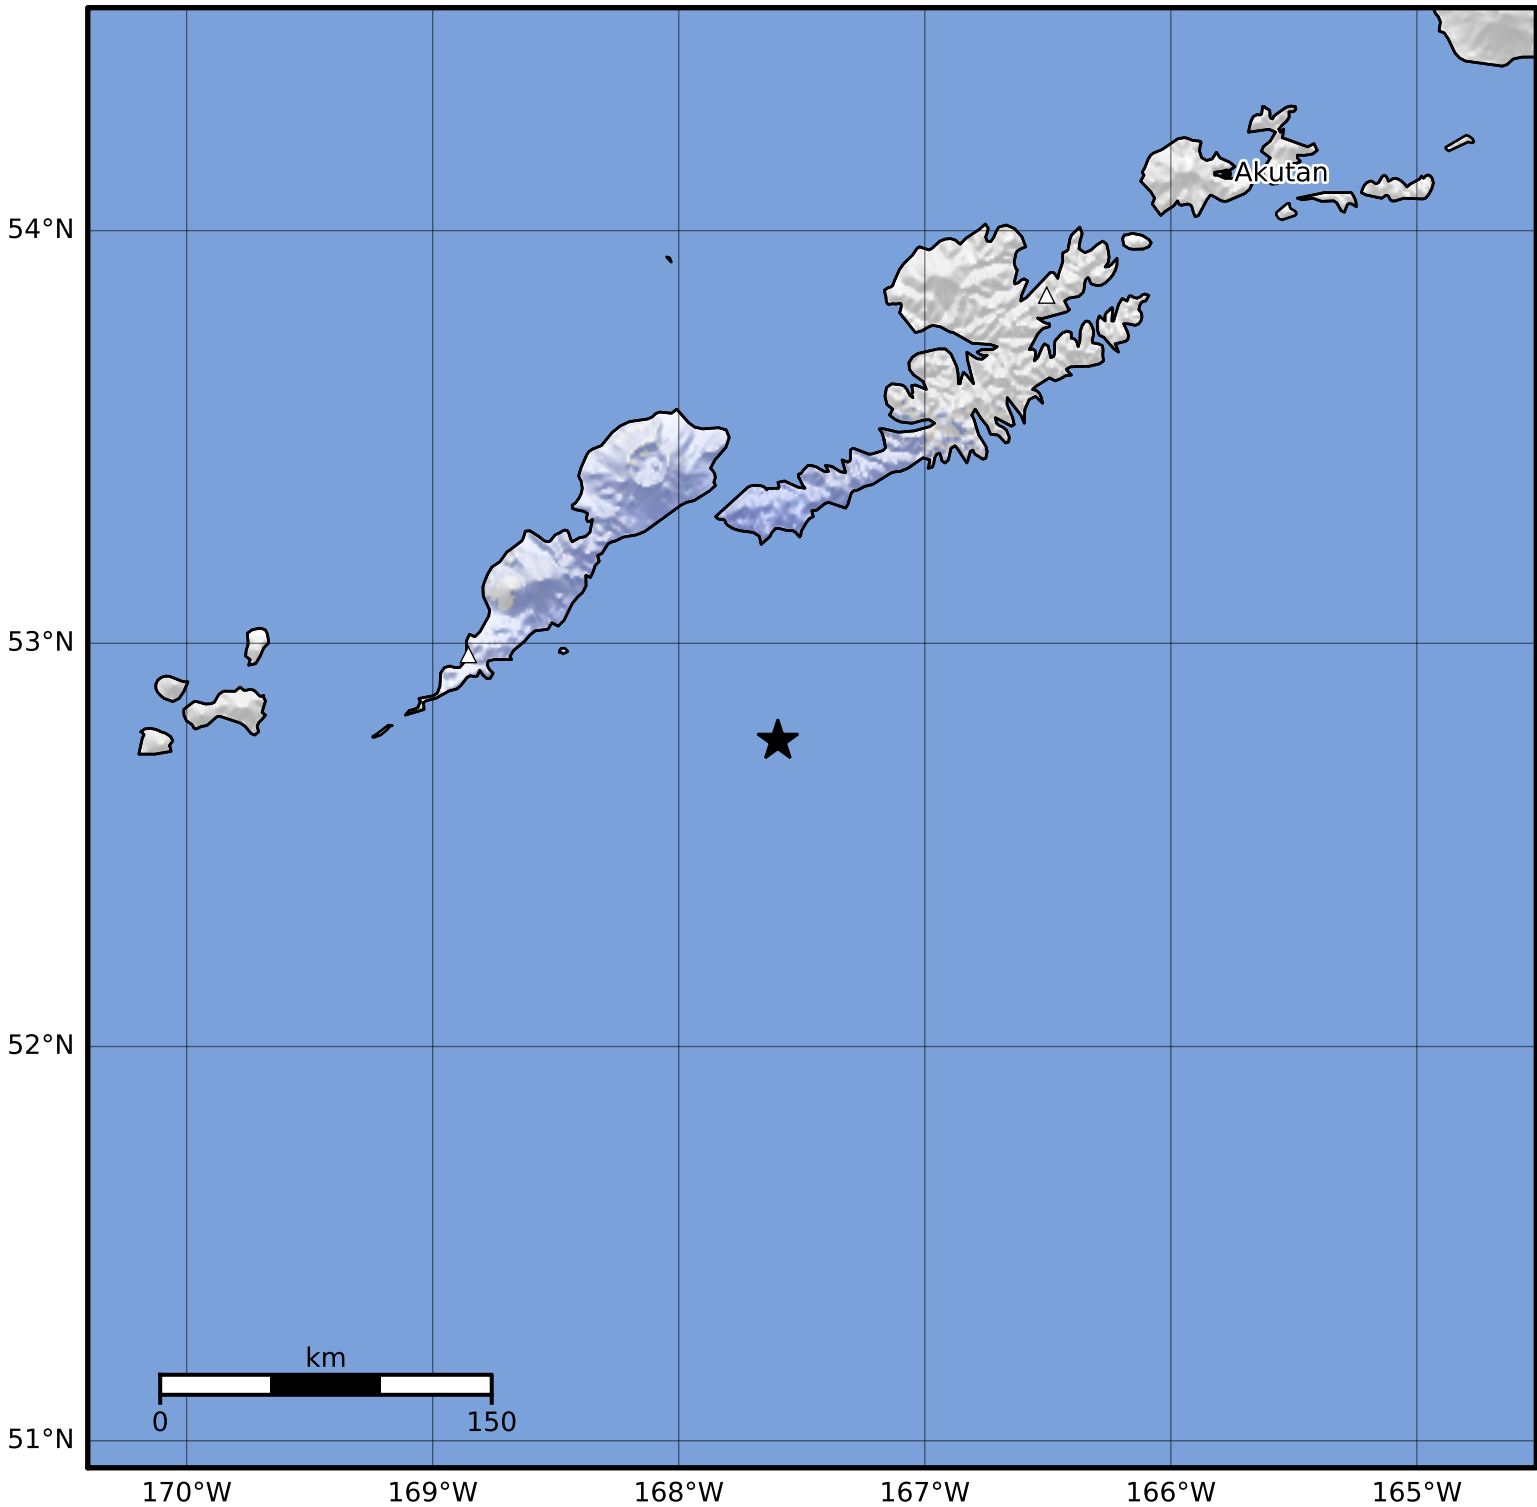

Macroseismic Intensity Map Alaska Earthquake Center
 ShakeMap: 88 km (55 miles) ESE of Nikolski
 Mar 12, 2024 00:38:59 UTC M4.0 N52.76 W167.60 Depth: 25.6km ID:ak0243b2x9df

SHAKING	Not felt	Weak	Light	Moderate	Strong	Very strong	Severe	Violent	Extreme
DAMAGE	None	None	None	Very light	Light	Moderate	Moderate/heavy	Heavy	Very heavy
PGA(%g)	<0.0464	0.297	2.76	6.2	11.5	21.5	40.1	74.7	>139
PGV(cm/s)	<0.0215	0.135	1.41	4.65	9.64	20	41.4	85.8	>178
INTENSITY	I	II-III	IV	V	VI	VII	VIII	IX	X+

Scale based on Worden et al. (2012)

Version 2: Processed 2024-03-12T00:54:32Z

△ Seismic Instrument ○ Reported Intensity

★ Epicenter