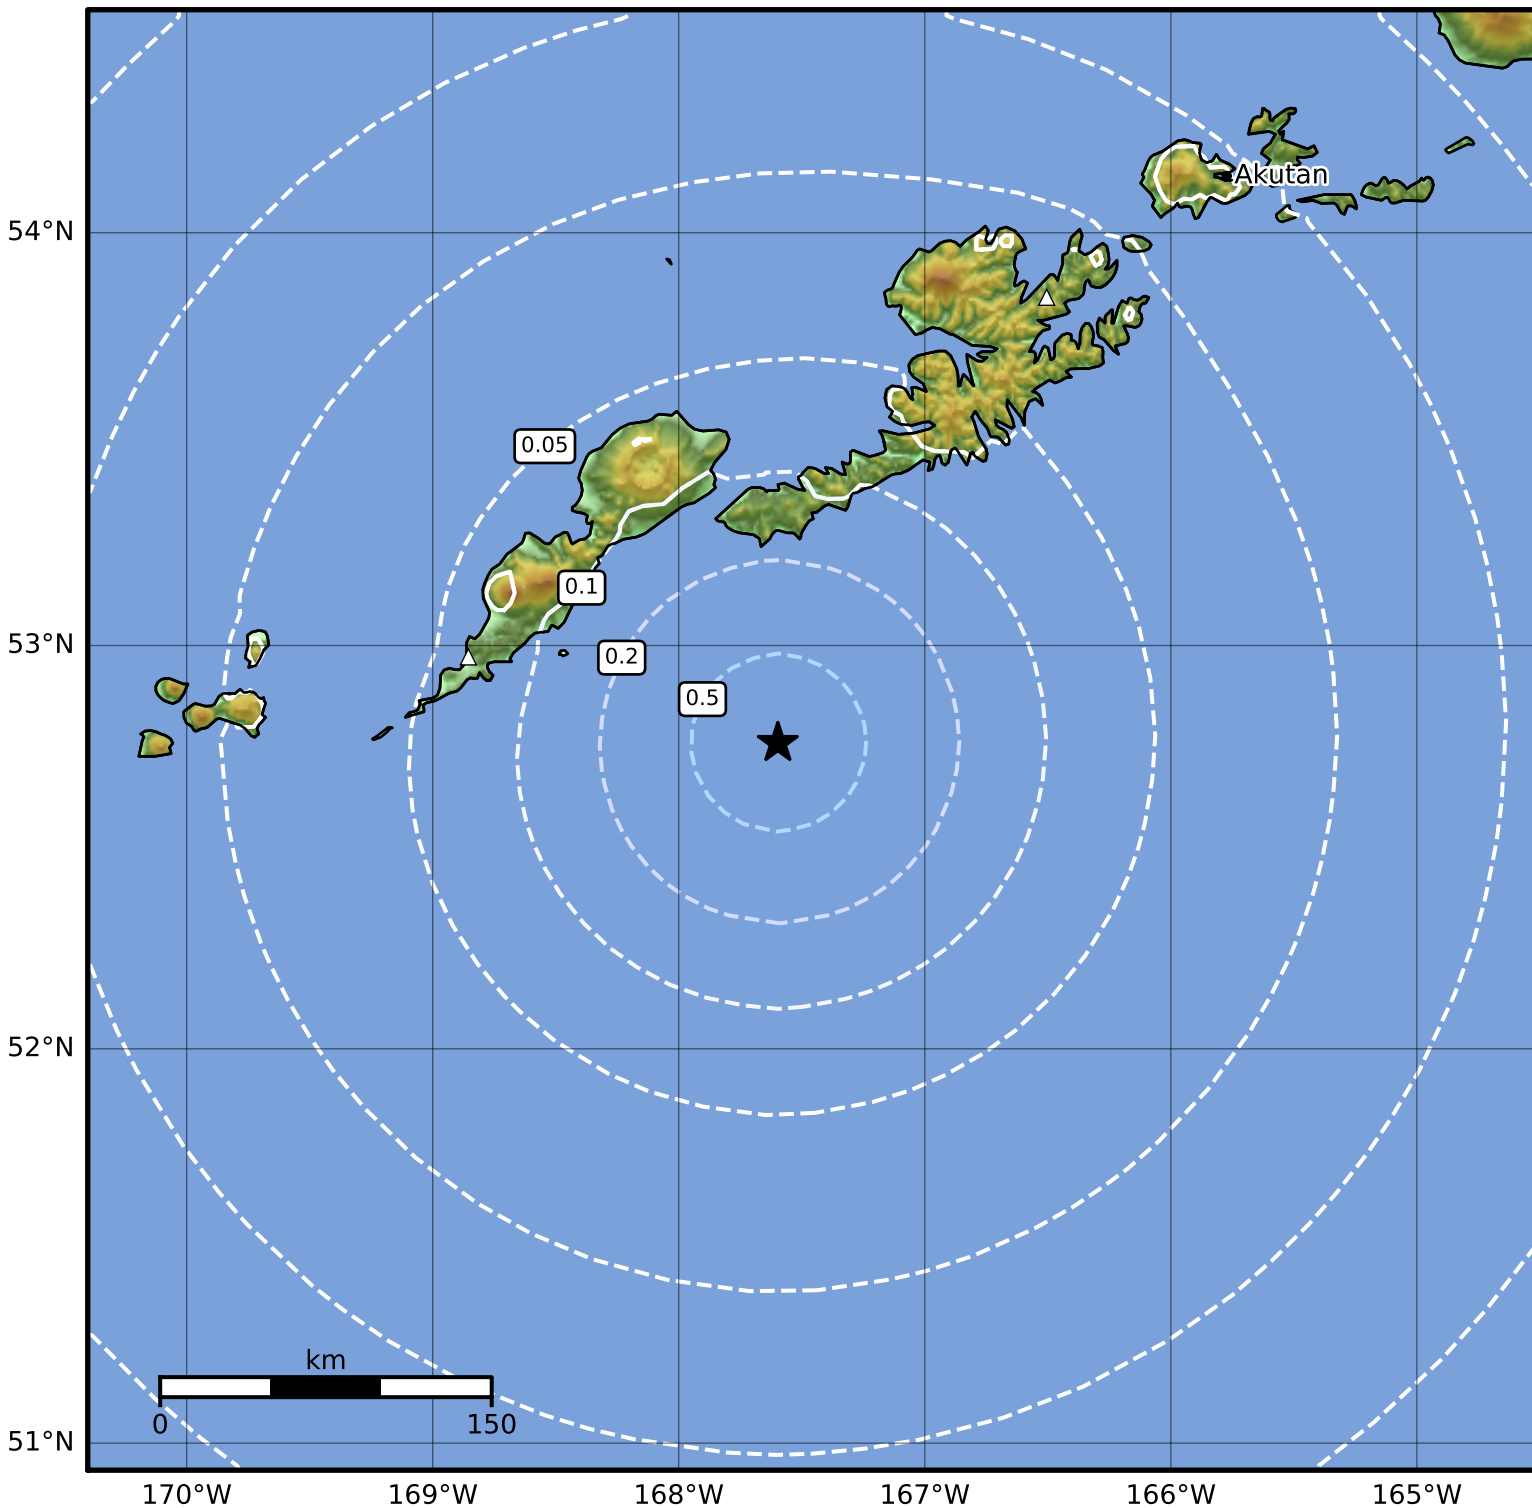

0.3 Second Peak Spectral Acceleration Map Alaska Earthquake Center  
 ShakeMap: 88 km (55 miles) ESE of Nikolski  
 Mar 12, 2024 00:38:59 UTC M4.0 N52.76 W167.60 Depth: 25.6km ID:ak0243b2x9df

<b>SA(0.3) (%g)</b>	<b>0.1</b>	<b>0.2</b>	<b>0.5</b>	<b>1</b>	<b>2</b>	<b>5</b>	<b>10</b>	<b>20</b>	<b>50</b>	<b>100</b>	<b>200</b>
---------------------	------------	------------	------------	----------	----------	----------	-----------	-----------	-----------	------------	------------

Scale based on Worden et al. (2012)

Version 2: Processed 2024-03-12T00:54:32Z

△ Seismic Instrument ○ Reported Intensity

★ Epicenter