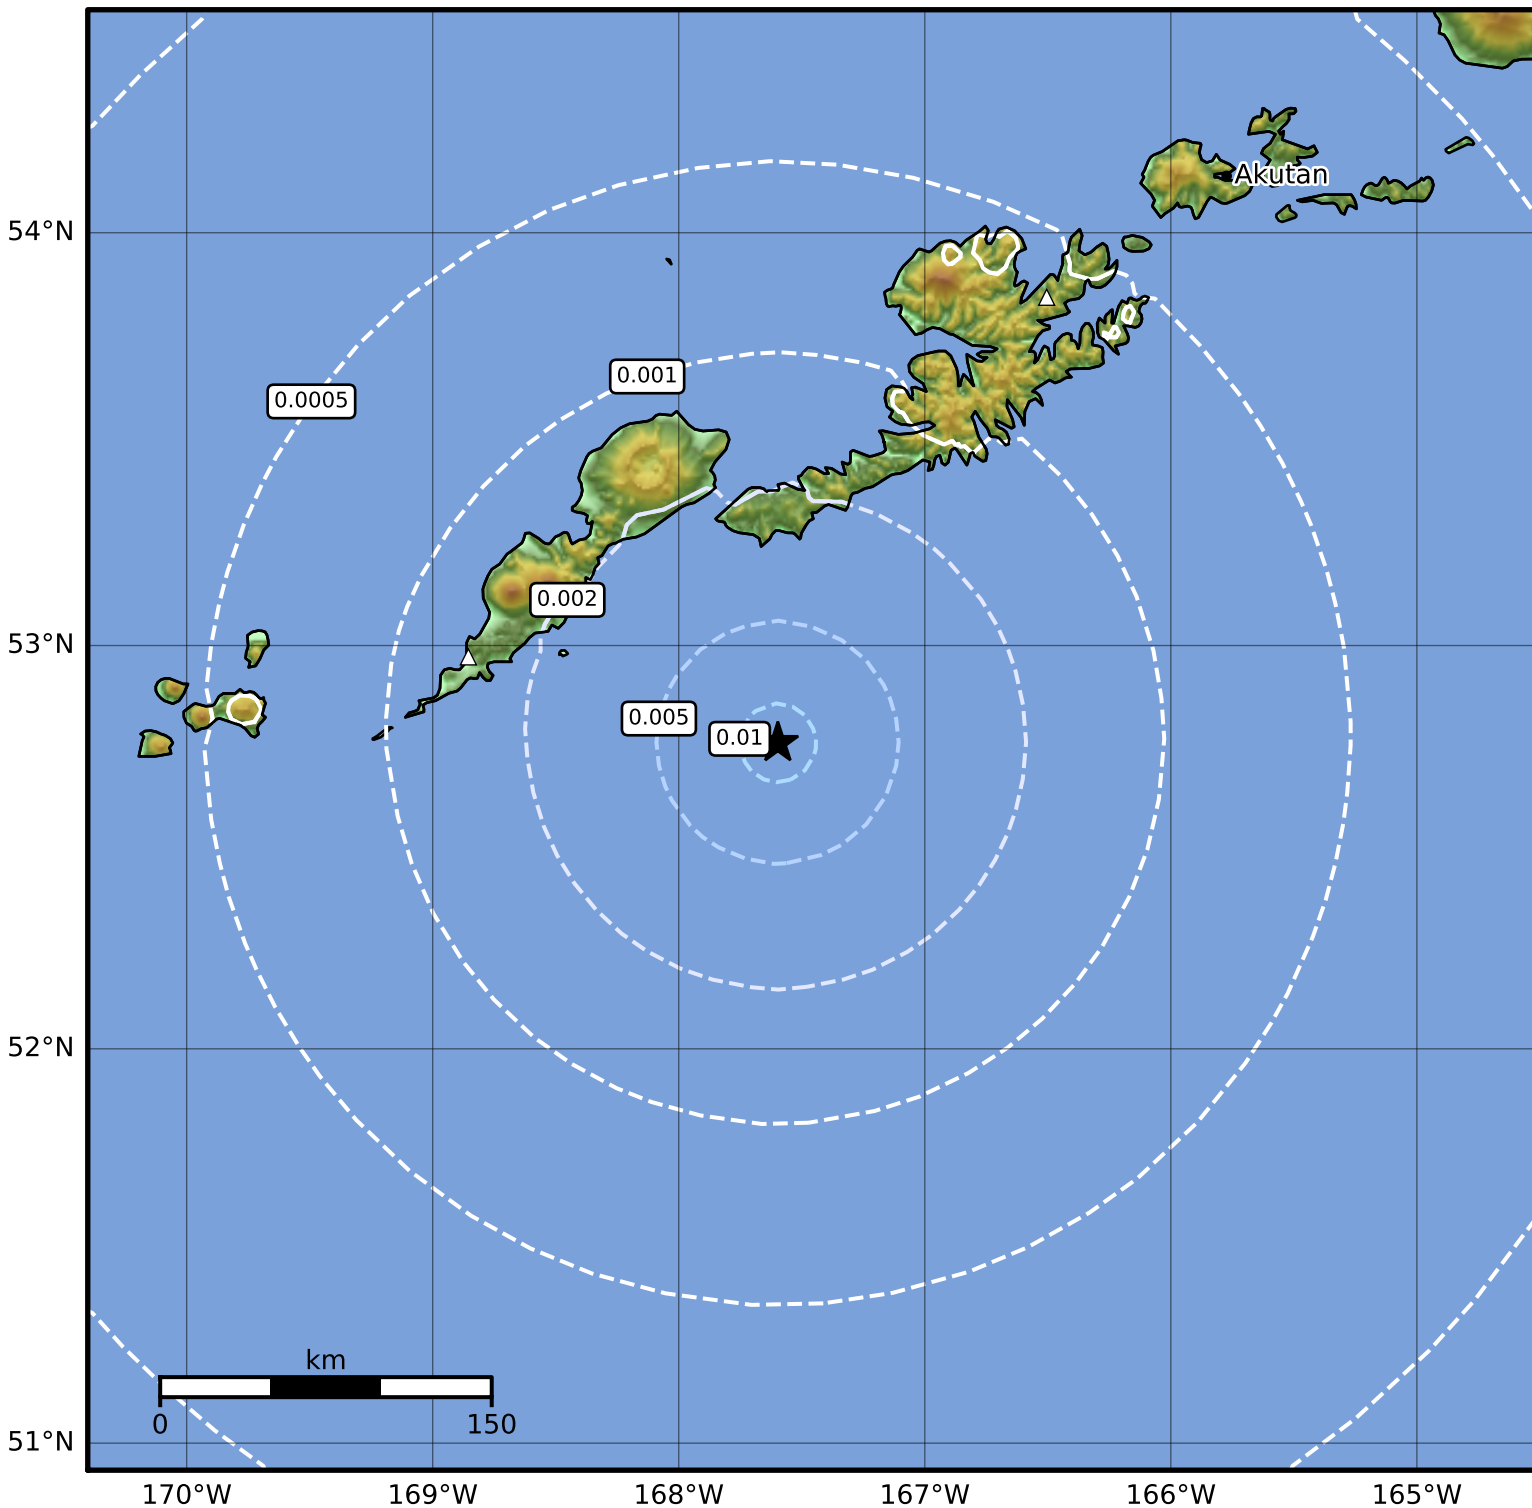

3.0 Second Peak Spectral Acceleration Map Alaska Earthquake Center  
ShakeMap: 88 km (55 miles) ESE of Nikolski  
Mar 12, 2024 00:38:59 UTC M4.0 N52.76 W167.60 Depth: 25.6km ID:ak0243b2x9df

Scale based on Worden et al. (2012)

△ Seismic Instrument ○ Reported Intensity

★ Epicenter

Version 2: Processed 2024-03-12T00:54:32Z