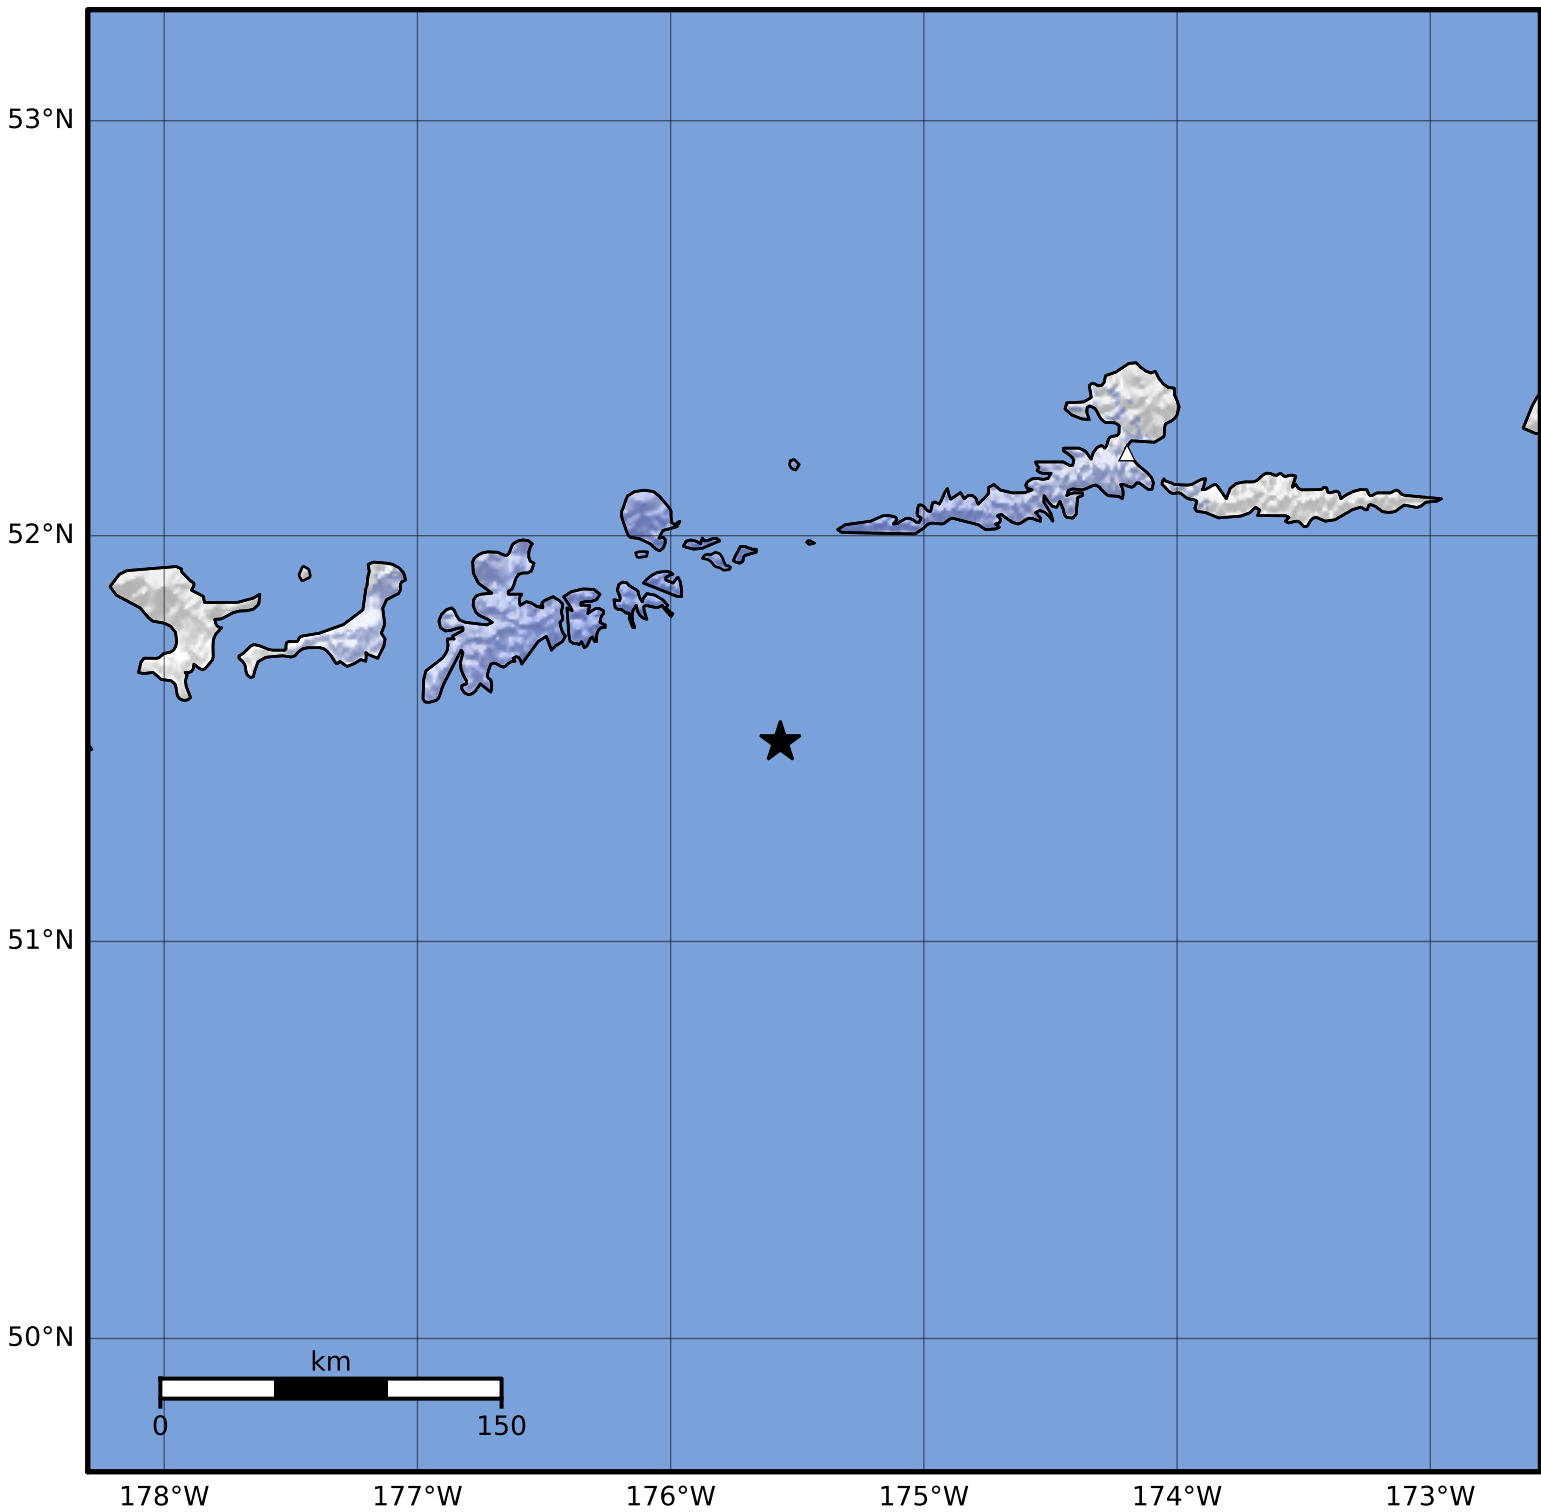

Macroseismic Intensity Map Alaska Earthquake Center
 ShakeMap: 86 km (53 miles) ESE of Adak
 Mar 12, 2024 20:56:53 UTC M4.3 N51.49 W175.57 Depth: 30.7km ID:ak0243bexrqb

SHAKING	Not felt	Weak	Light	Moderate	Strong	Very strong	Severe	Violent	Extreme
DAMAGE	None	None	None	Very light	Light	Moderate	Moderate/heavy	Heavy	Very heavy
PGA(%g)	<0.0464	0.297	2.76	6.2	11.5	21.5	40.1	74.7	>139
PGV(cm/s)	<0.0215	0.135	1.41	4.65	9.64	20	41.4	85.8	>178
INTENSITY	I	II-III	IV	V	VI	VII	VIII	IX	X+

Scale based on Worden et al. (2012)

Version 2: Processed 2024-03-12T23:19:23Z

△ Seismic Instrument ○ Reported Intensity

★ Epicenter