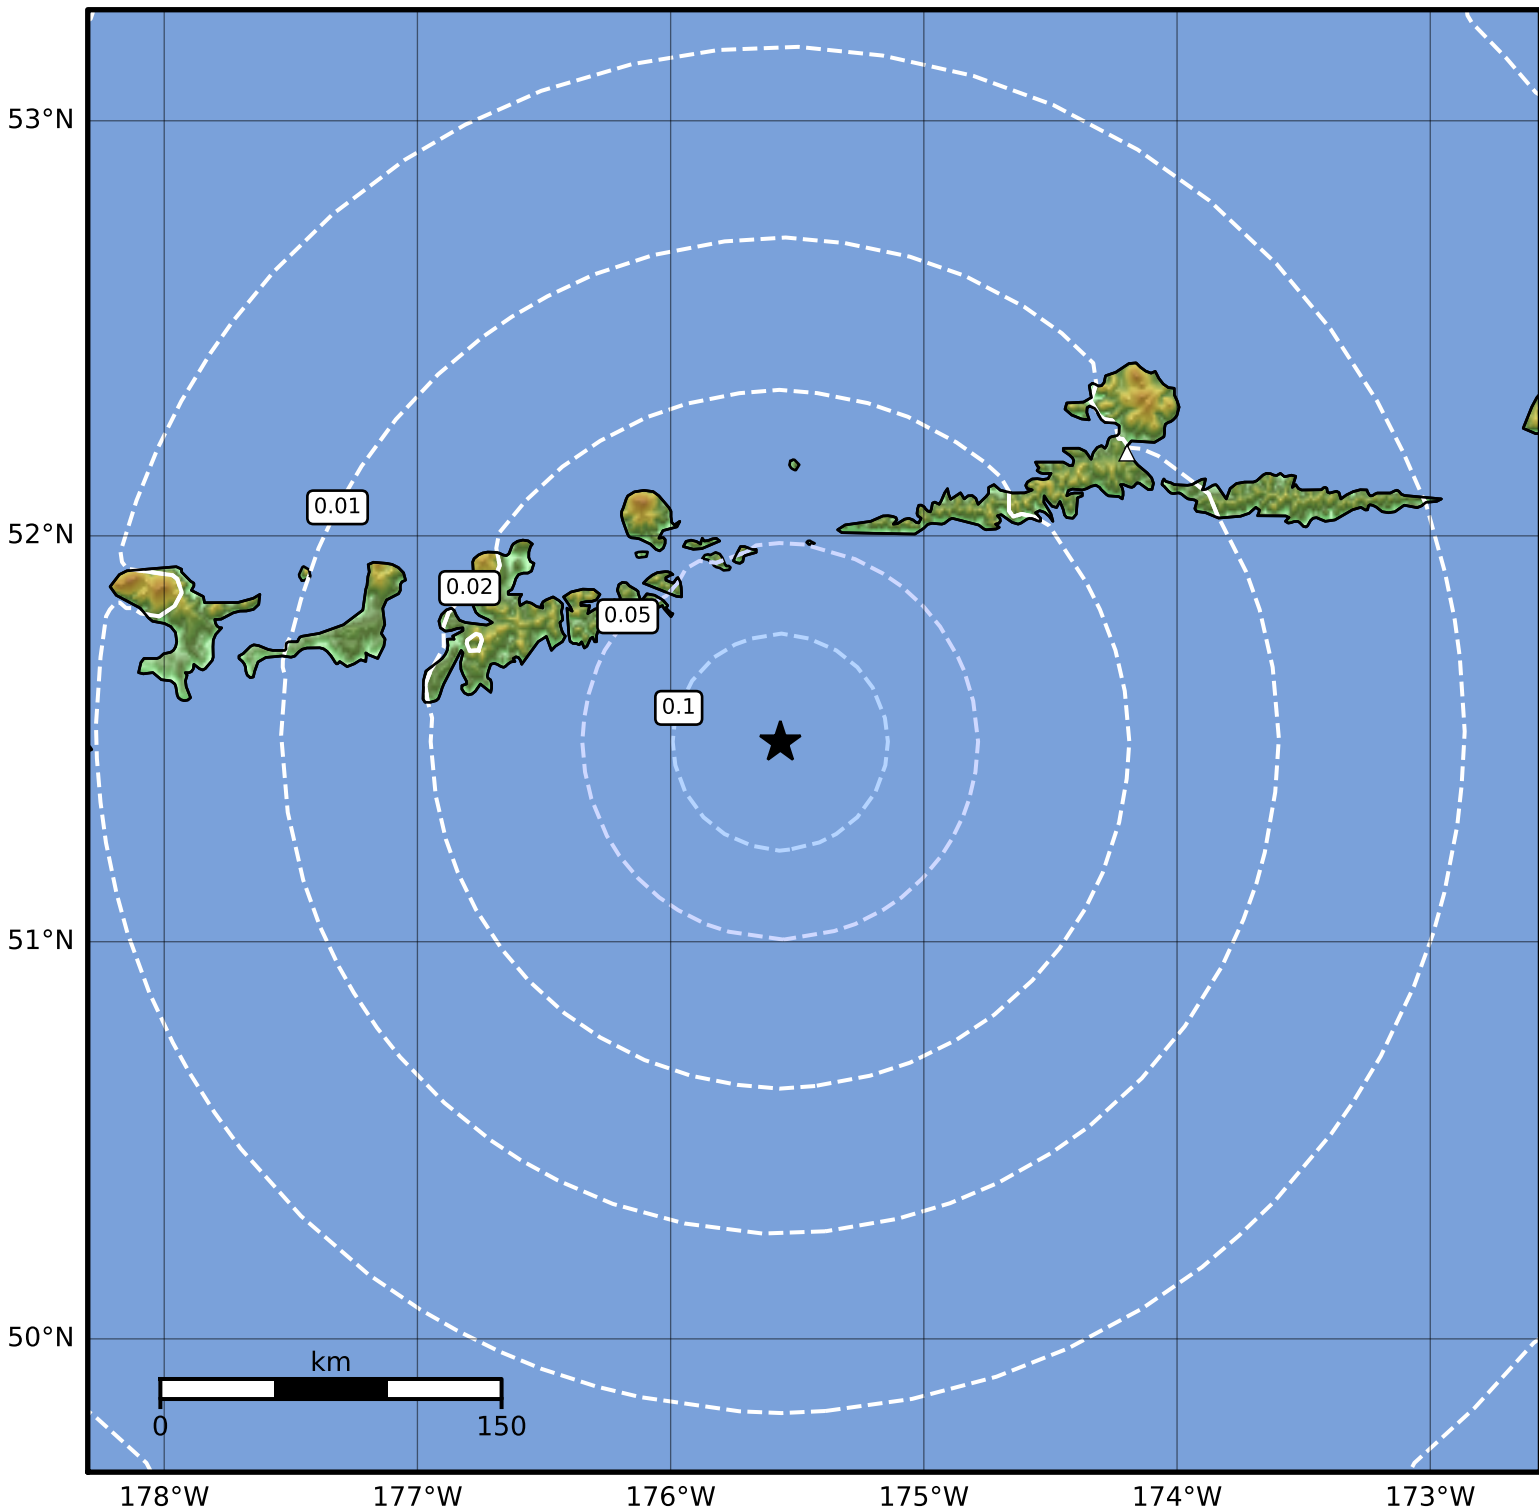

Peak Ground Velocity Map Alaska Earthquake Center
ShakeMap: 86 km (53 miles) ESE of Adak
Mar 12, 2024 20:56:53 UTC M4.3 N51.49 W175.57 Depth: 30.7km ID:ak0243bexrqb

Scale based on Worden et al. (2012)

Version 2: Processed 2024-03-12T23:19:23Z

△ Seismic Instrument ○ Reported Intensity

★ Epicenter