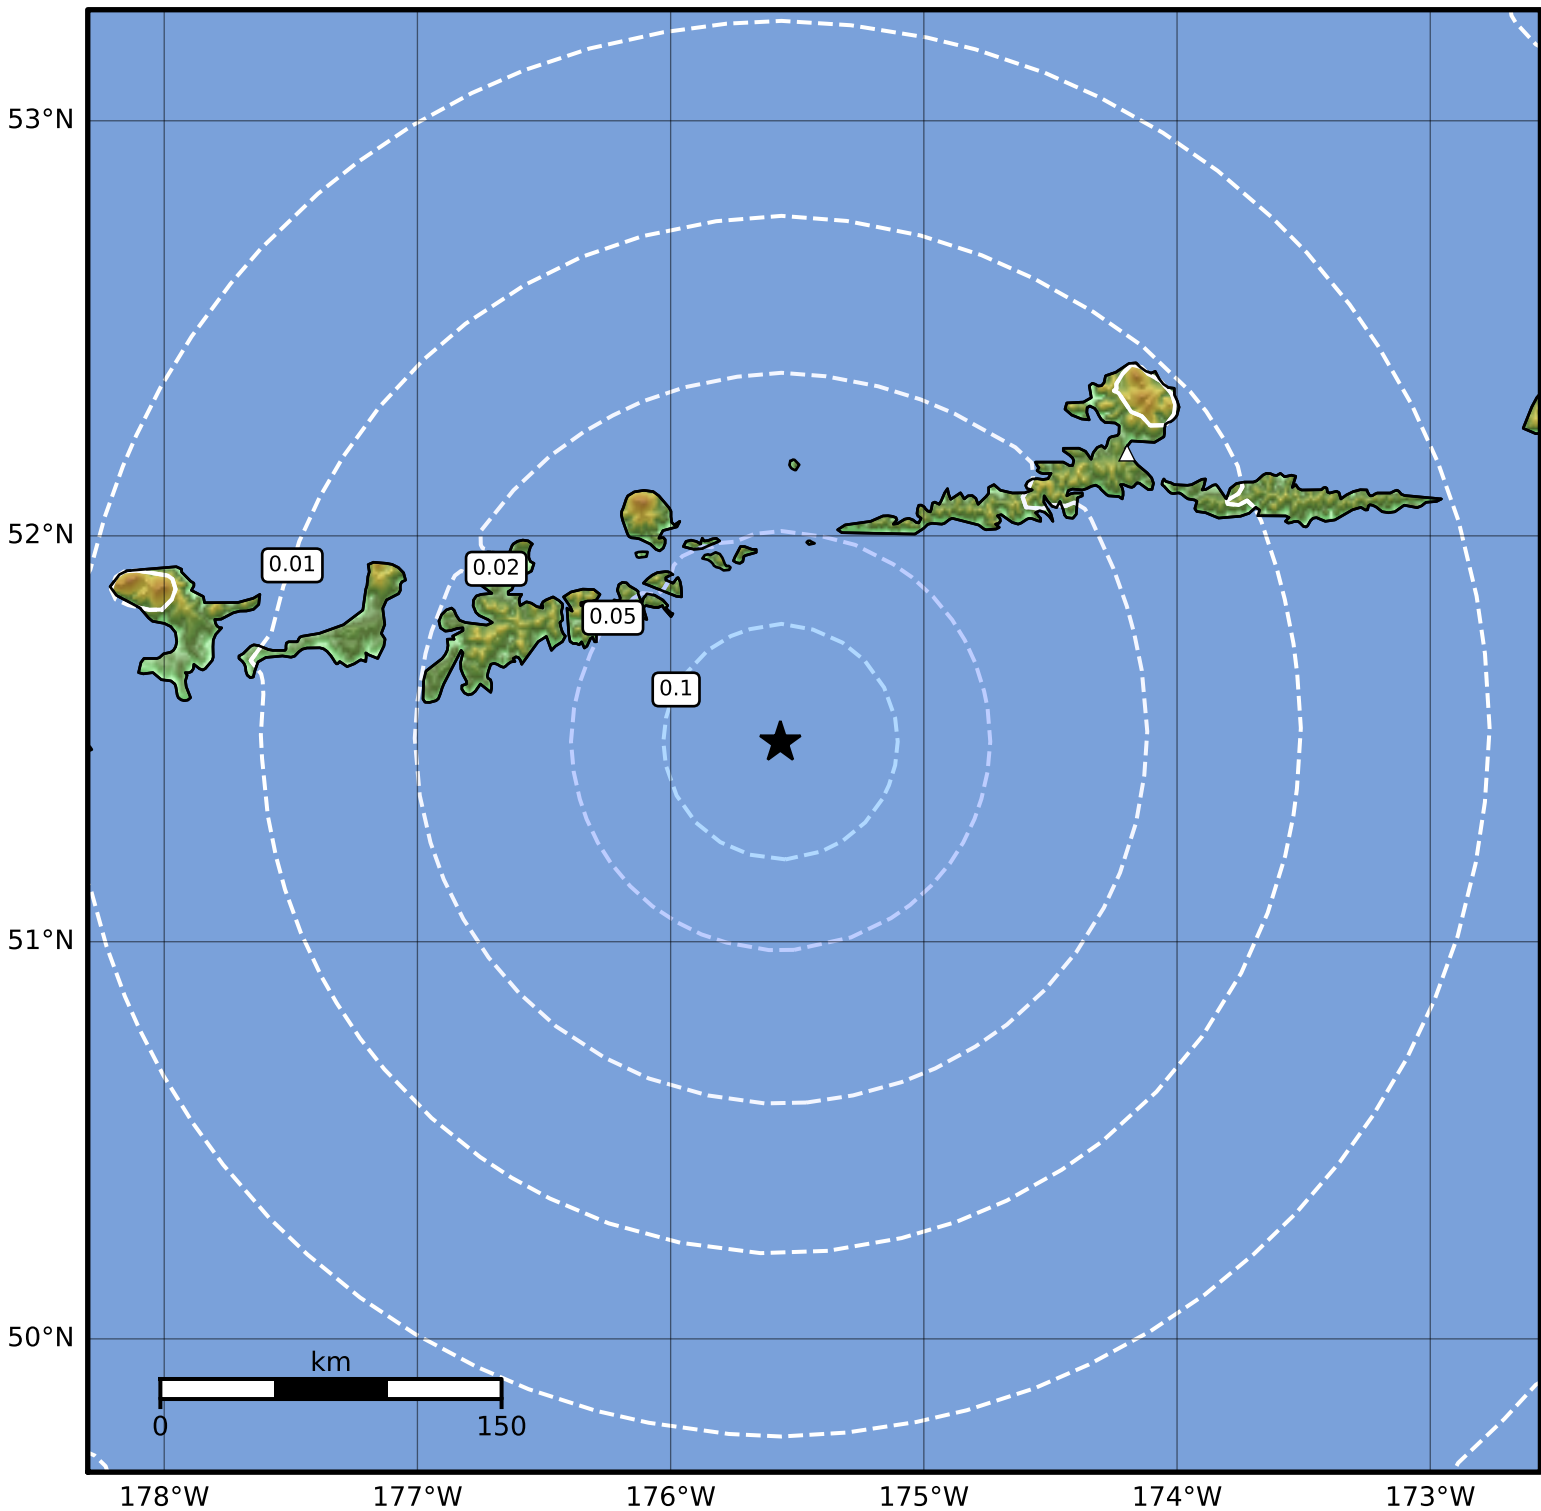

1.0 Second Peak Spectral Acceleration Map Alaska Earthquake Center
 ShakeMap: 86 km (53 miles) ESE of Adak
 Mar 12, 2024 20:56:53 UTC M4.3 N51.49 W175.57 Depth: 30.7km ID:ak0243bexrqb

SA(1.0) (%g)	0.1	0.2	0.5	1	2	5	10	20	50	100	200
--------------	-----	-----	-----	---	---	---	----	----	----	-----	-----

Scale based on Worden et al. (2012)

Version 2: Processed 2024-03-12T23:19:23Z

△ Seismic Instrument ○ Reported Intensity

★ Epicenter