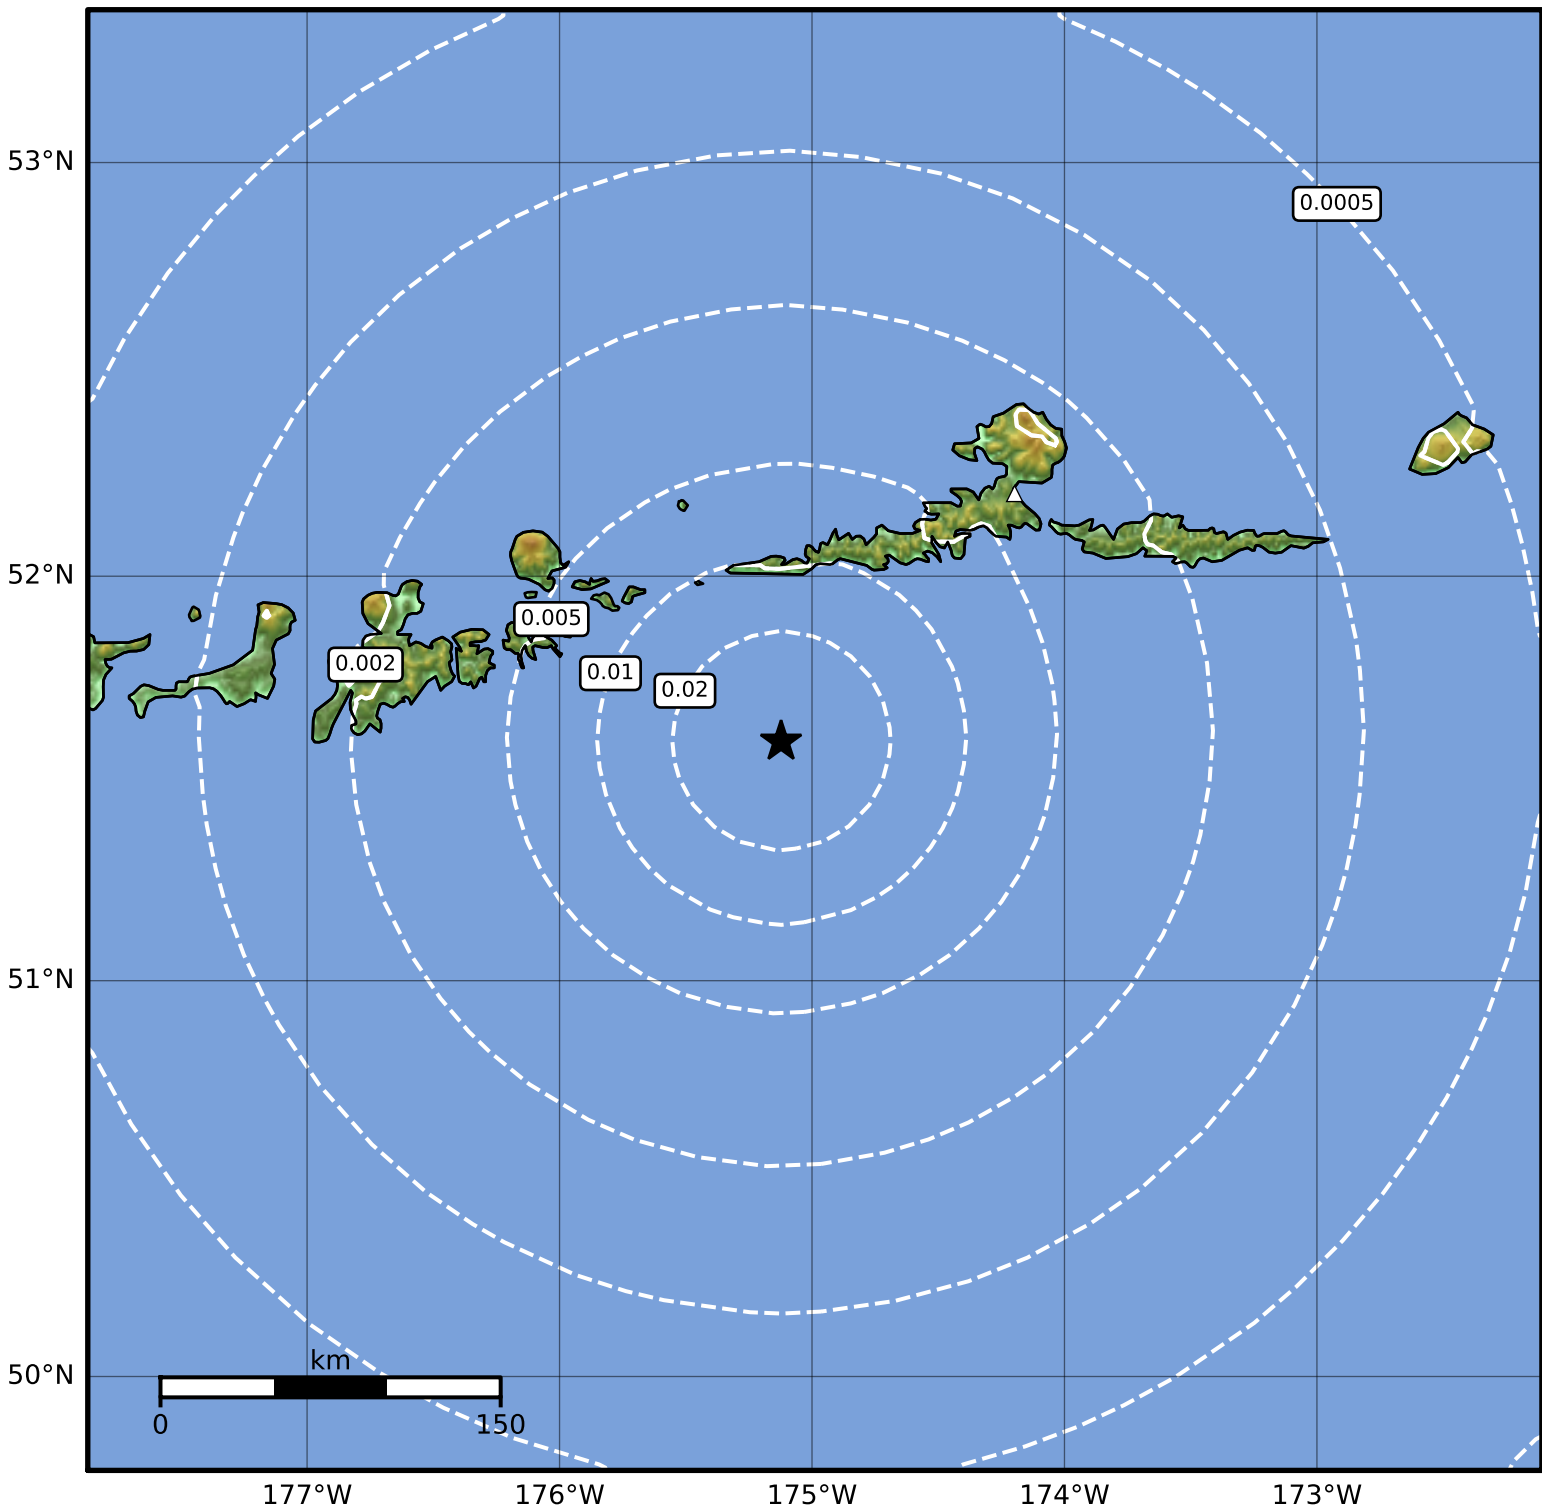

Peak Ground Velocity Map Alaska Earthquake Center  
ShakeMap: 92 km (57 miles) SW of Atka  
Mar 12, 2024 23:04:37 UTC M3.5 N51.59 W175.12 Depth: 27.9km ID:ak0243bgew6c

Scale based on Worden et al. (2012)

Version 2: Processed 2024-03-12T23:28:28Z

△ Seismic Instrument ○ Reported Intensity

★ Epicenter