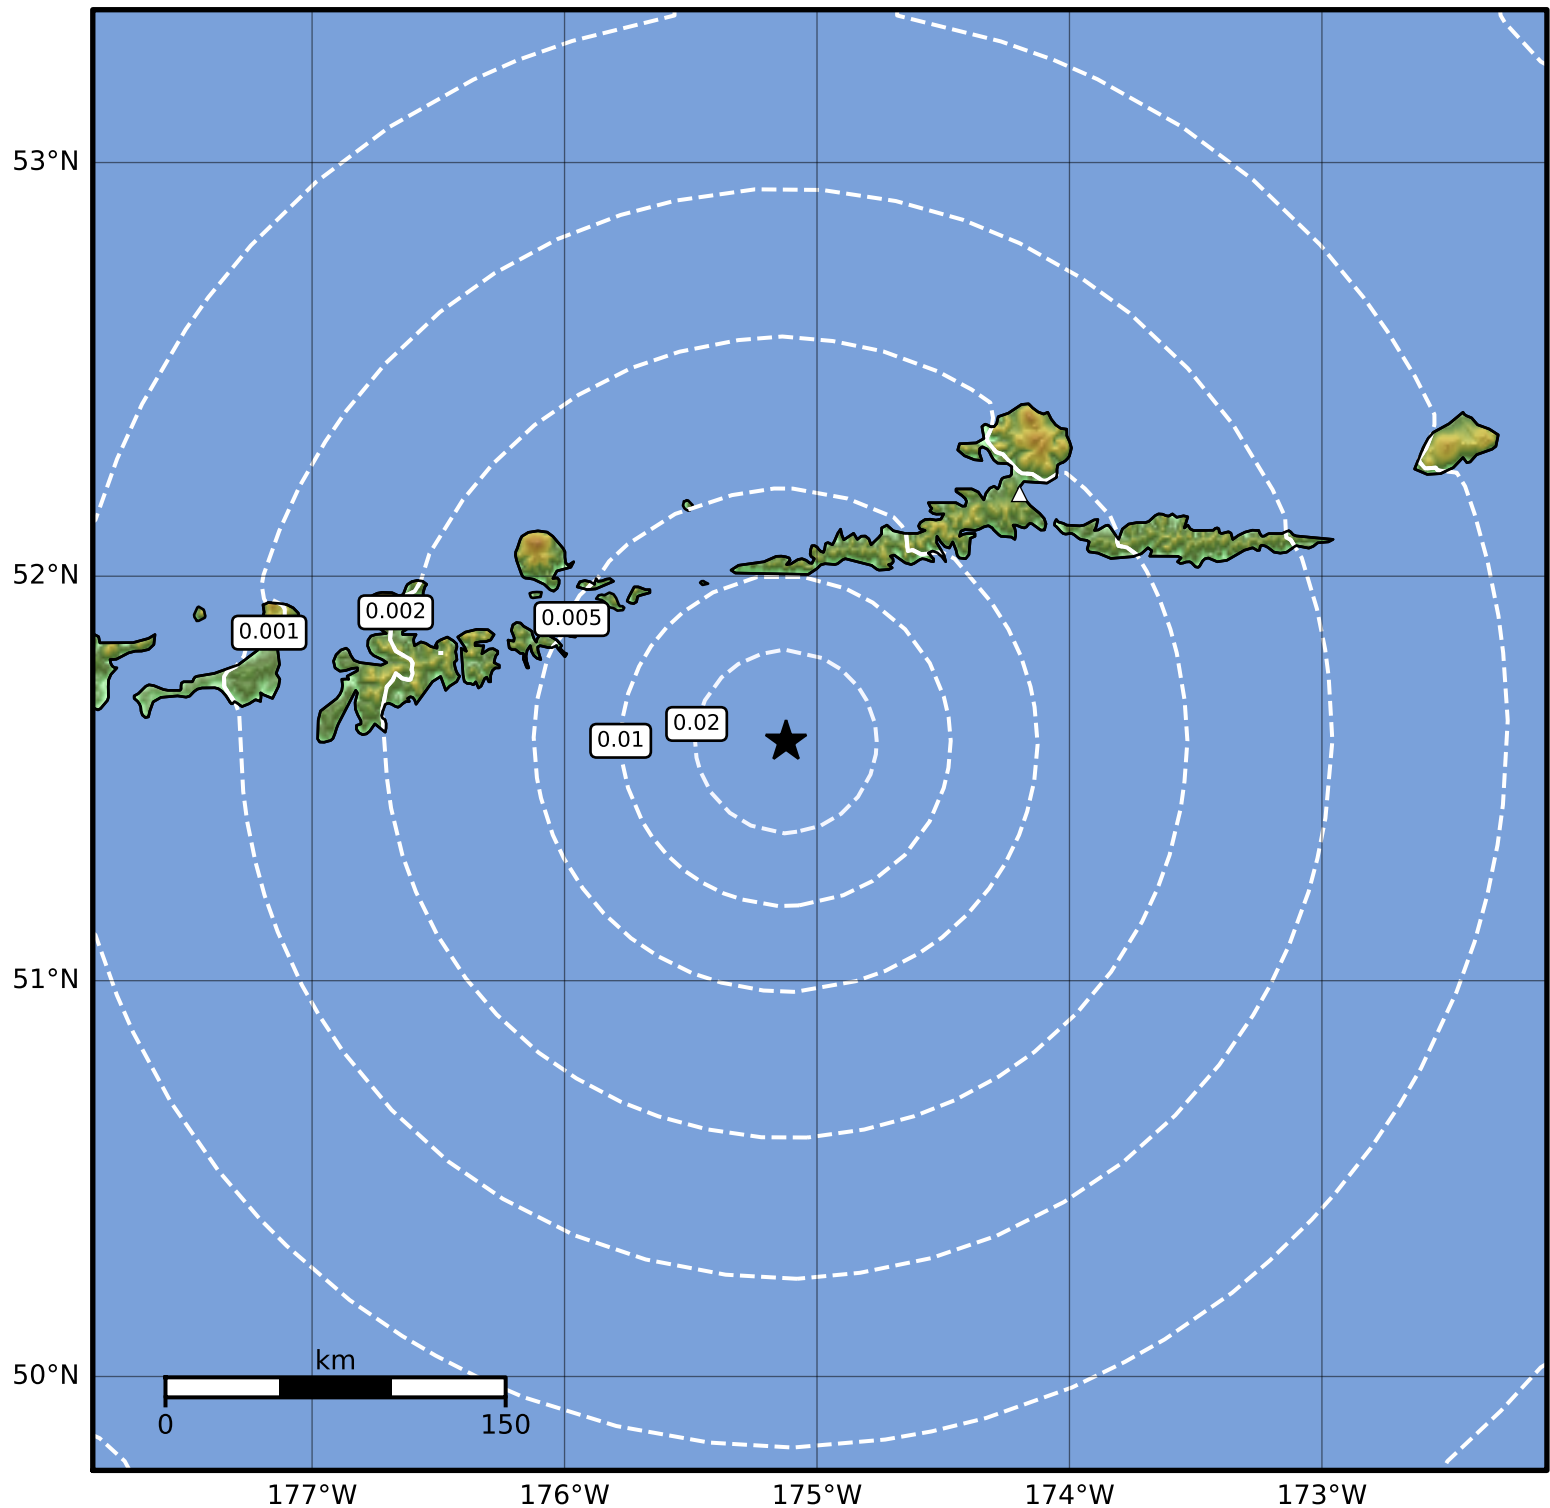

1.0 Second Peak Spectral Acceleration Map Alaska Earthquake Center
 ShakeMap: 92 km (57 miles) SW of Atka
 Mar 12, 2024 23:04:37 UTC M3.5 N51.59 W175.12 Depth: 27.9km ID:ak0243bgew6c

SA(1.0) (%g)	0.1	0.2	0.5	1	2	5	10	20	50	100	200
--------------	-----	-----	-----	---	---	---	----	----	----	-----	-----

Scale based on Worden et al. (2012)

Version 2: Processed 2024-03-12T23:28:28Z

△ Seismic Instrument ○ Reported Intensity

★ Epicenter