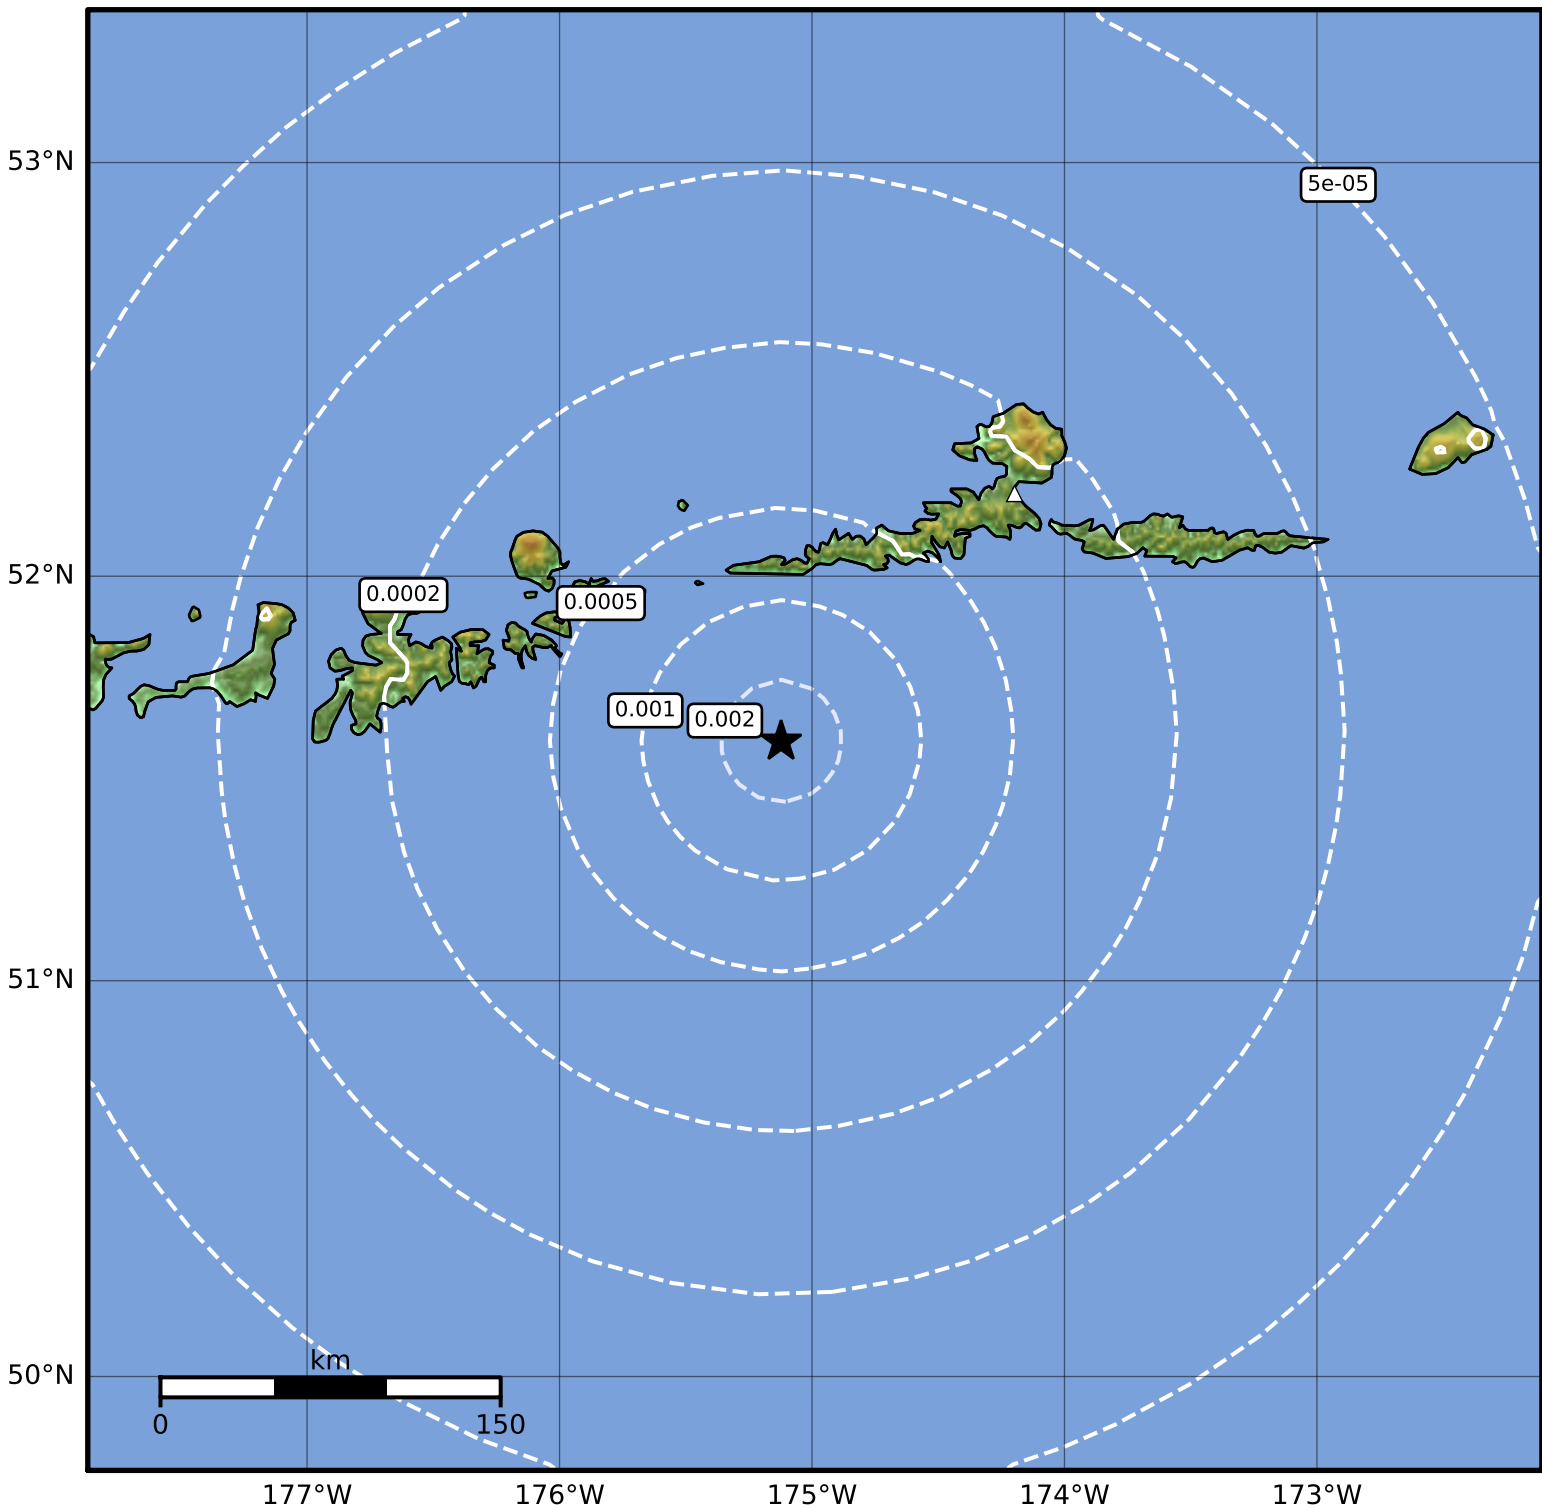

3.0 Second Peak Spectral Acceleration Map Alaska Earthquake Center  
 ShakeMap: 92 km (57 miles) SW of Atka  
 Mar 12, 2024 23:04:37 UTC M3.5 N51.59 W175.12 Depth: 27.9km ID:ak0243bgew6c

SA(3.0) (%g)	0.1	0.2	0.5	1	2	5	10	20	50

Scale based on Worden et al. (2012)

Version 2: Processed 2024-03-12T23:28:28Z

△ Seismic Instrument ○ Reported Intensity

★ Epicenter