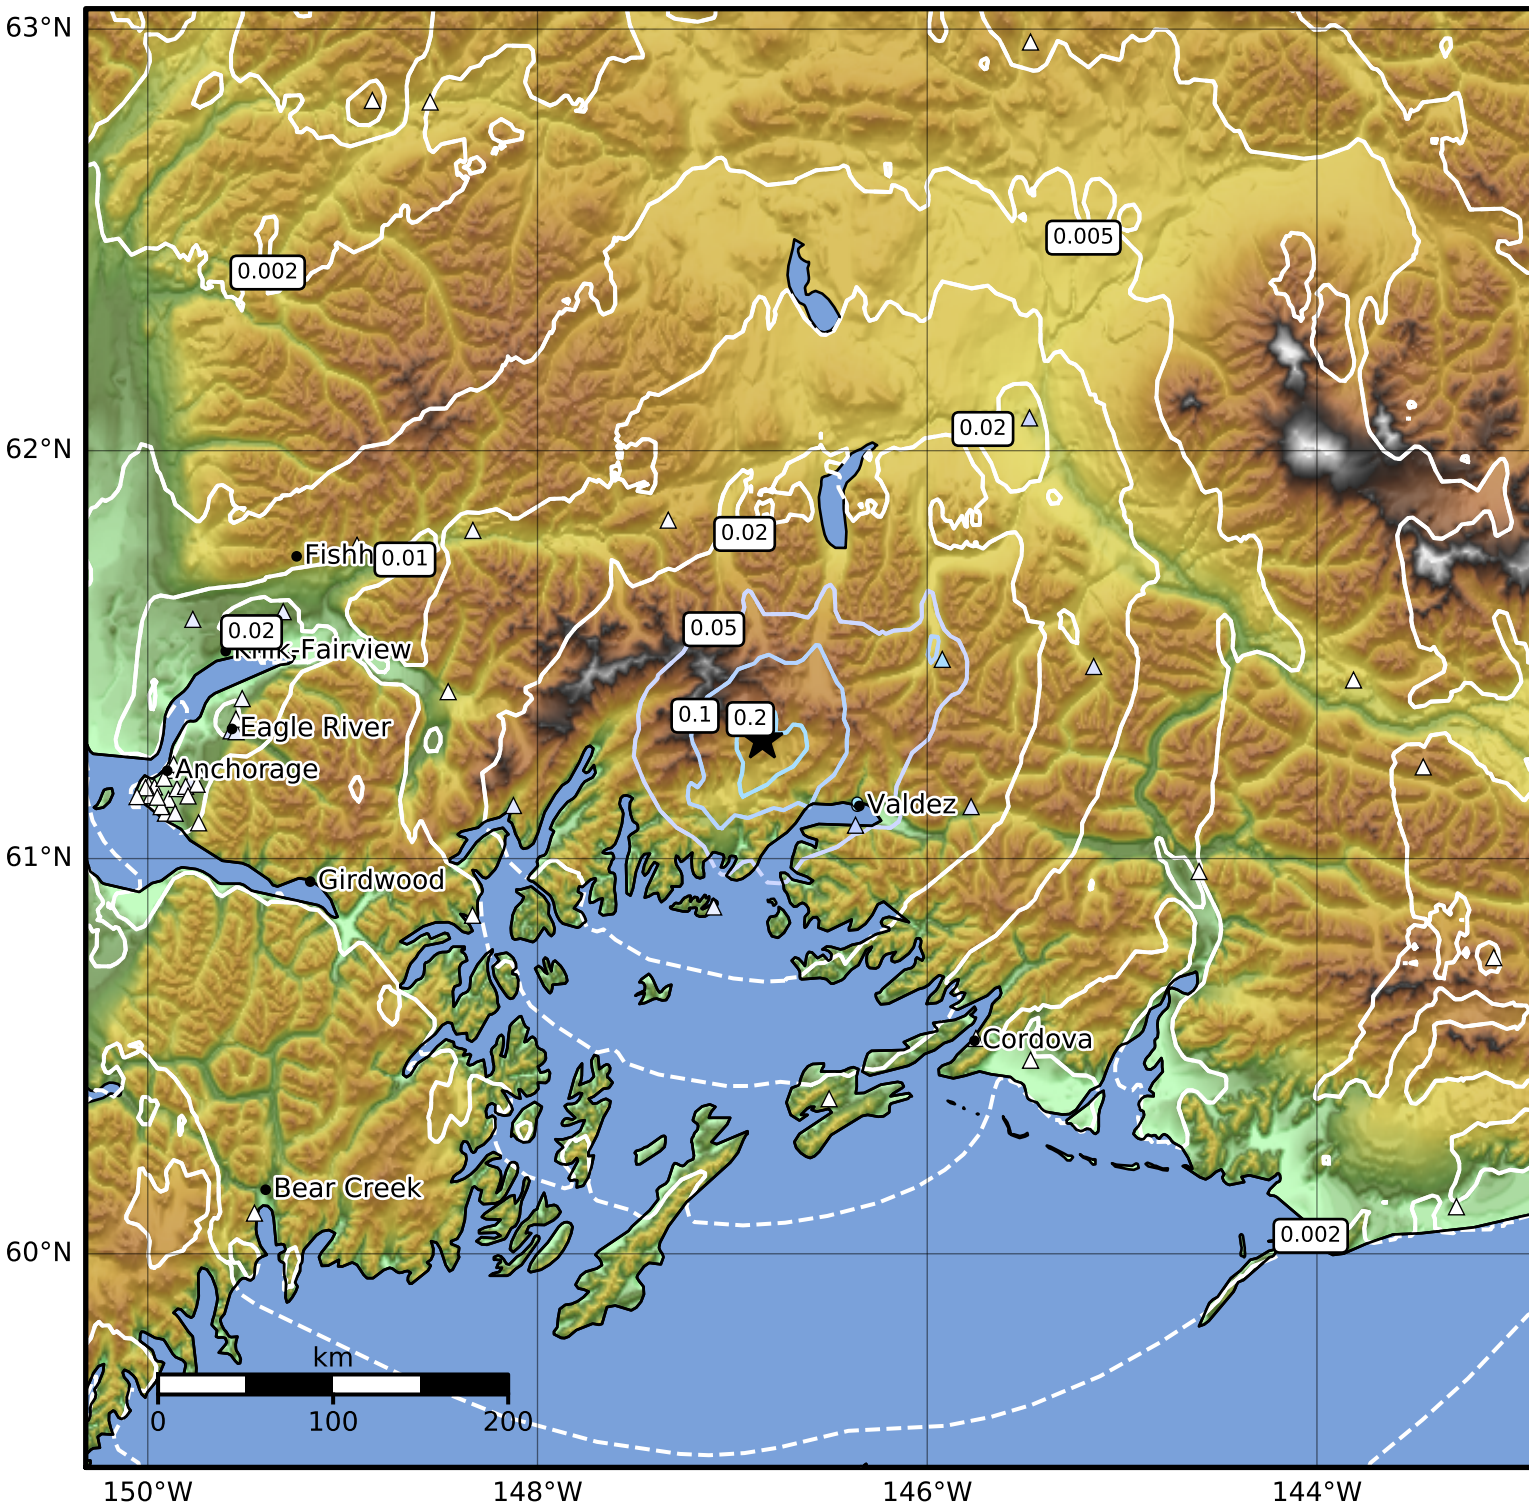

Peak Ground Velocity Map Alaska Earthquake Center  
 ShakeMap: 33 km (20 miles) NW of Valdez  
 Jan 02, 2024 05:55:43 UTC M3.6 N61.29 W146.85 Depth: 19.7km ID:ak0243edqm4

PGV (cm/s)	0.1	0.2	0.5	1	2	5	10	20	50	100	200
------------	-----	-----	-----	---	---	---	----	----	----	-----	-----

Scale based on Worden et al. (2012)

Version 2: Processed 2024-01-02T06:13:21Z

△ Seismic Instrument ○ Reported Intensity

★ Epicenter