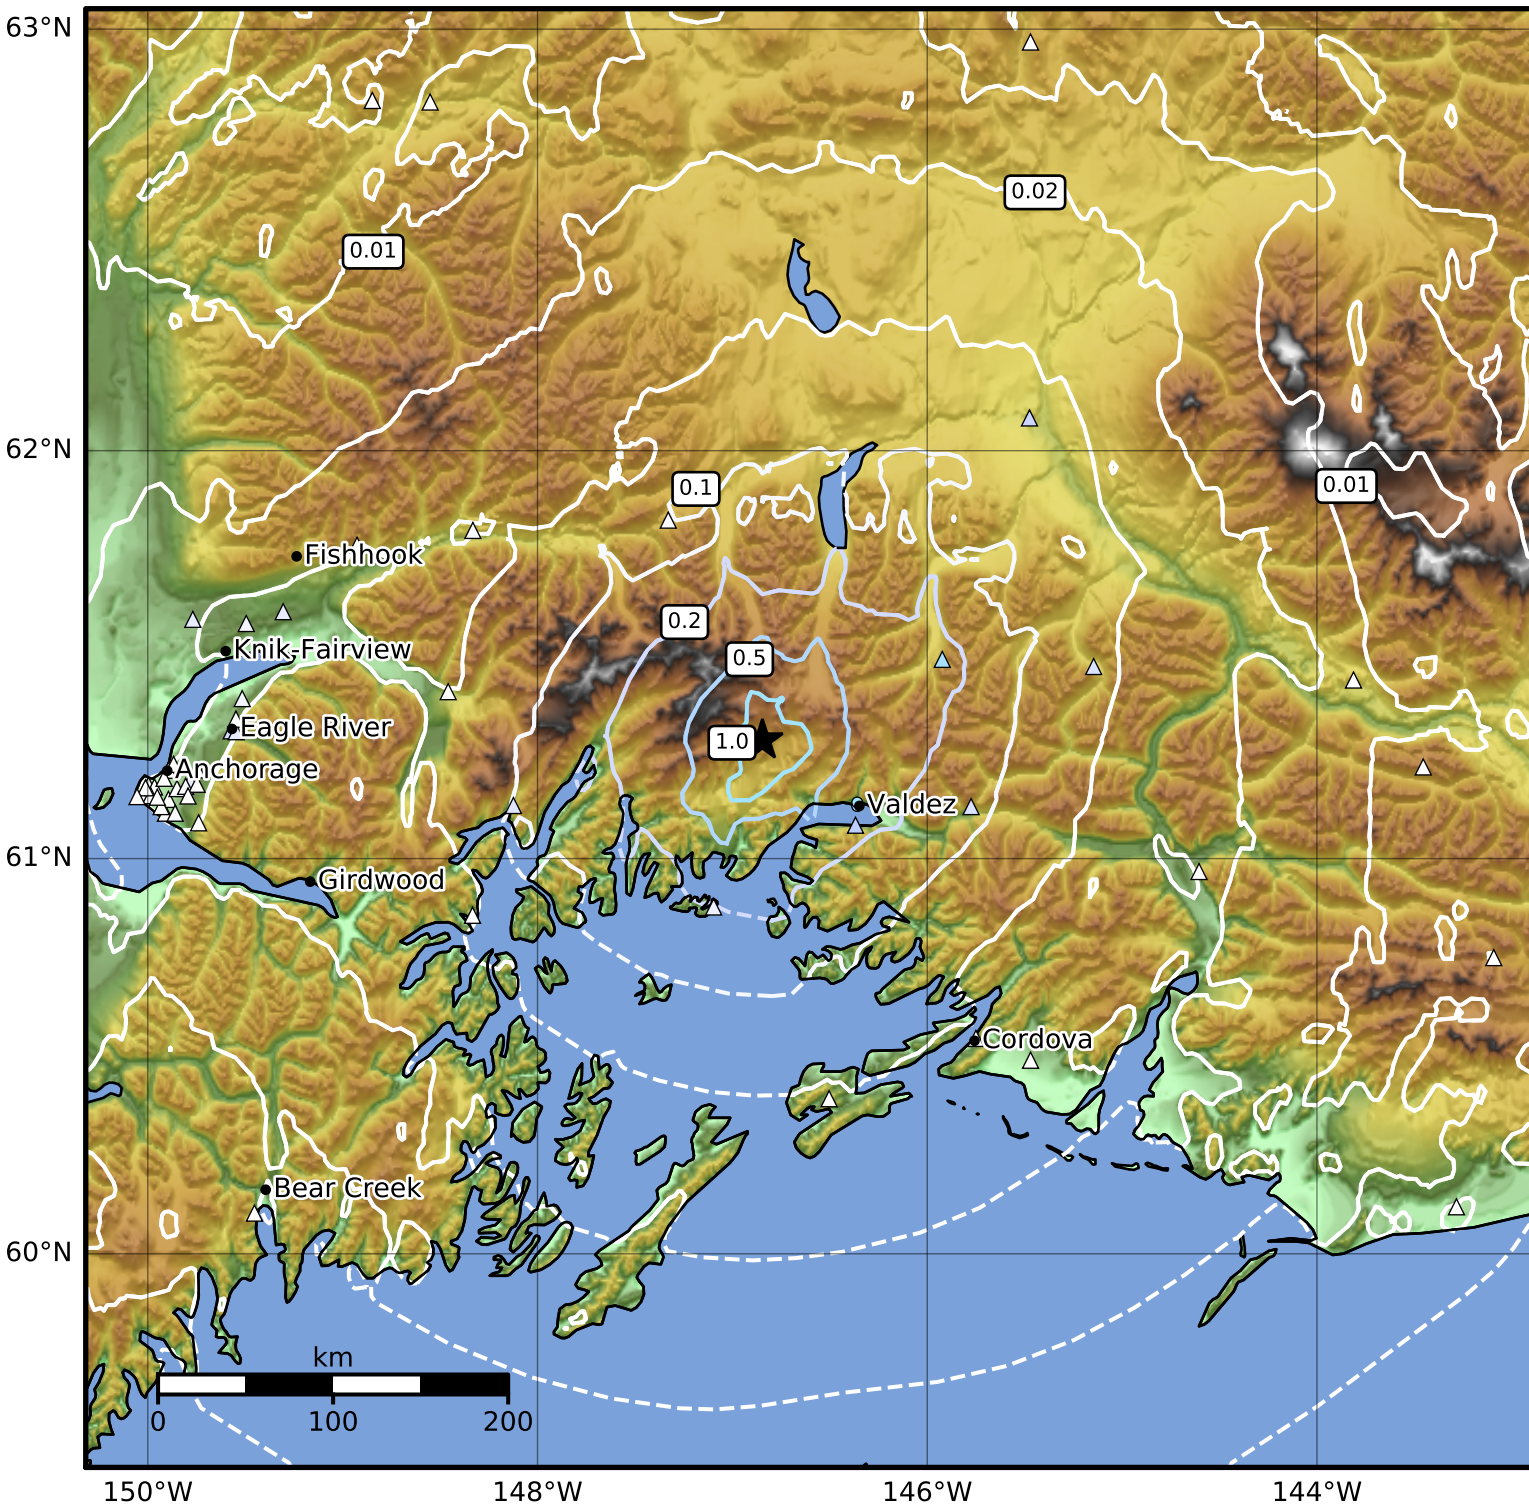

0.3 Second Peak Spectral Acceleration Map Alaska Earthquake Center  
 ShakeMap: 33 km (20 miles) NW of Valdez  
 Jan 02, 2024 05:55:43 UTC M3.6 N61.29 W146.85 Depth: 19.7km ID:ak0243edqm4

SA(0.3) (%g)	0.1	0.2	0.5	1	2	5	10	20	50	100	200
--------------	-----	-----	-----	---	---	---	----	----	----	-----	-----

Scale based on Worden et al. (2012)

△ Seismic Instrument ○ Reported Intensity

★ Epicenter

Version 2: Processed 2024-01-02T06:13:21Z