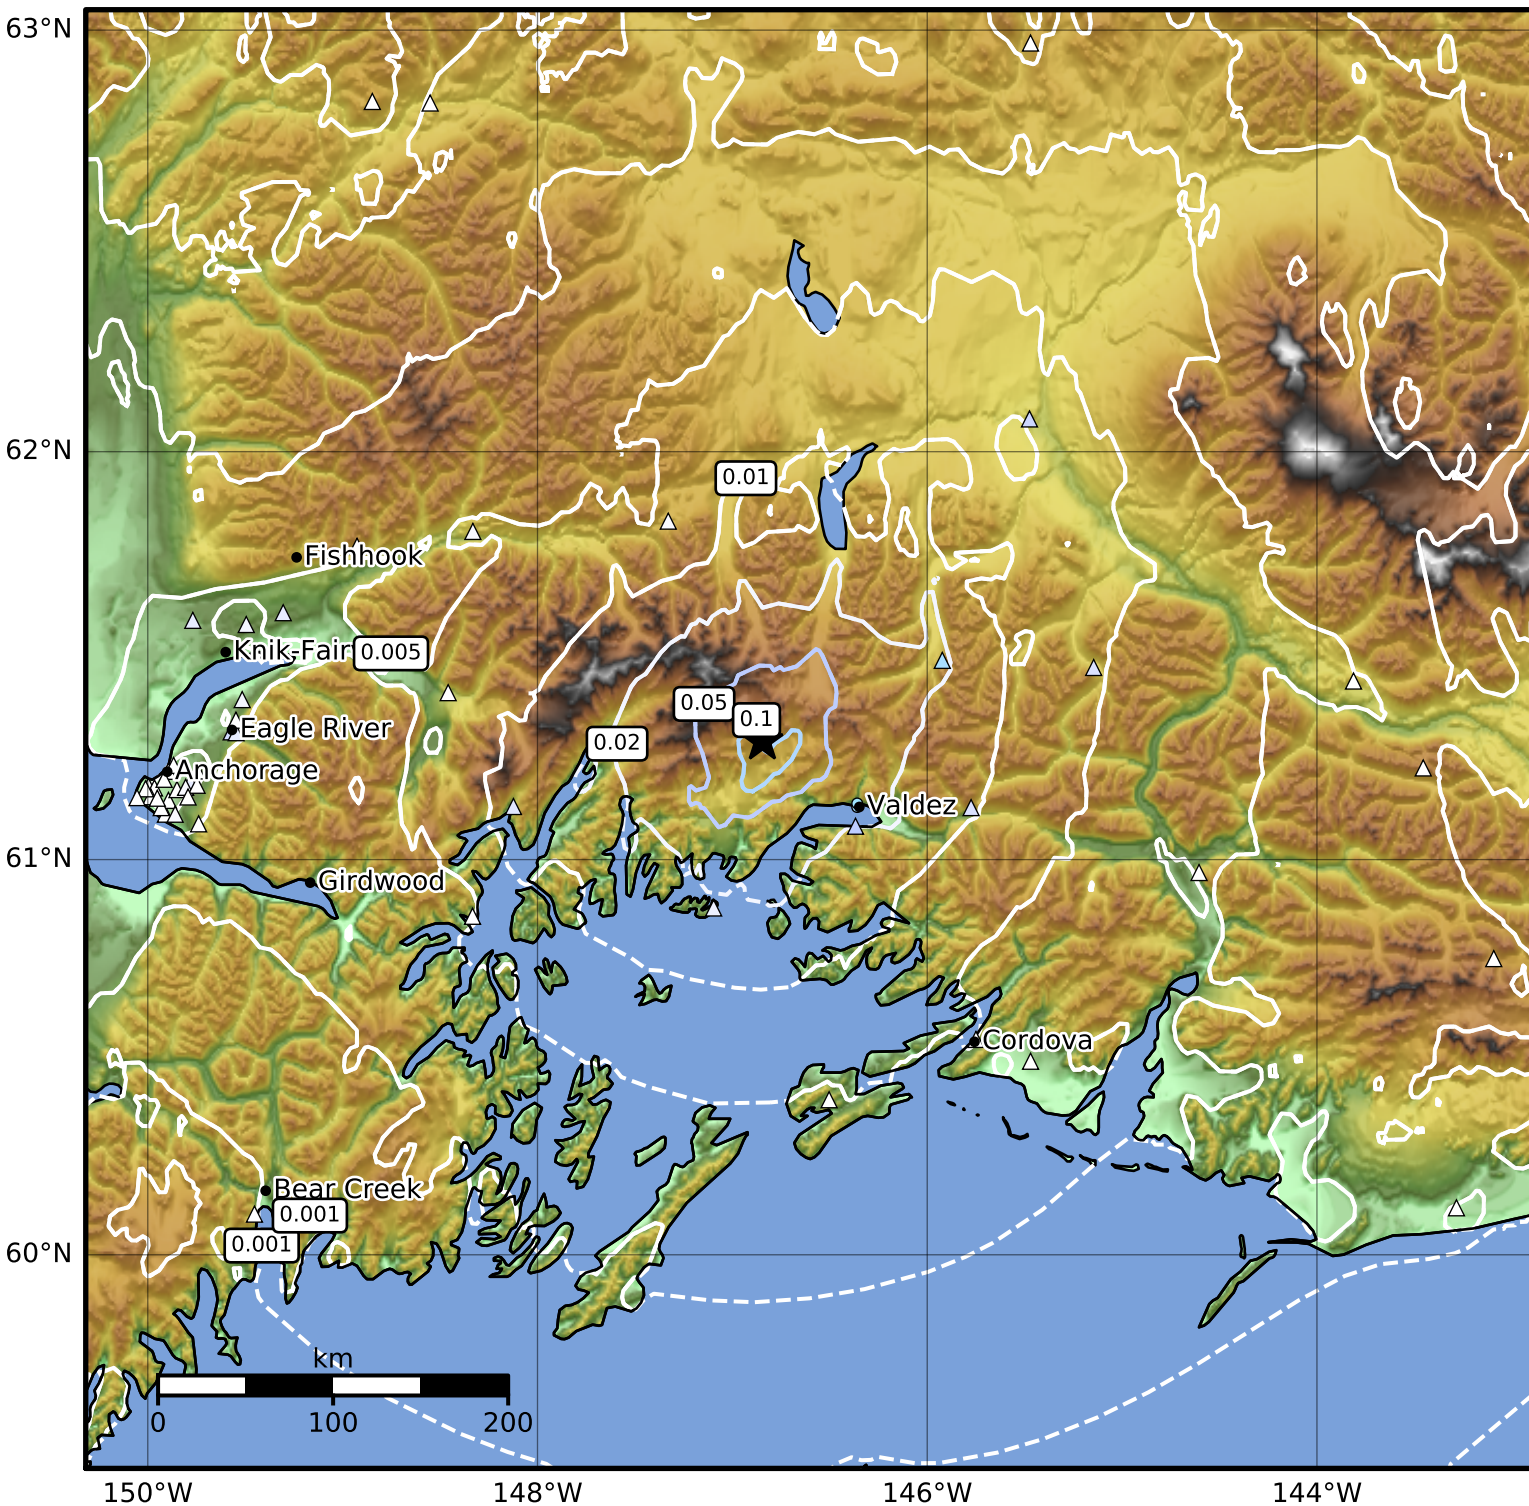

1.0 Second Peak Spectral Acceleration Map Alaska Earthquake Center
 ShakeMap: 33 km (20 miles) NW of Valdez
 Jan 02, 2024 05:55:43 UTC M3.6 N61.29 W146.85 Depth: 19.7km ID:ak0243edqm4

SA(1.0) (%g)	0.1	0.2	0.5	1	2	5	10	20	50	100	200
--------------	-----	-----	-----	---	---	---	----	----	----	-----	-----

Scale based on Worden et al. (2012)

Version 2: Processed 2024-01-02T06:13:21Z

△ Seismic Instrument ○ Reported Intensity

★ Epicenter