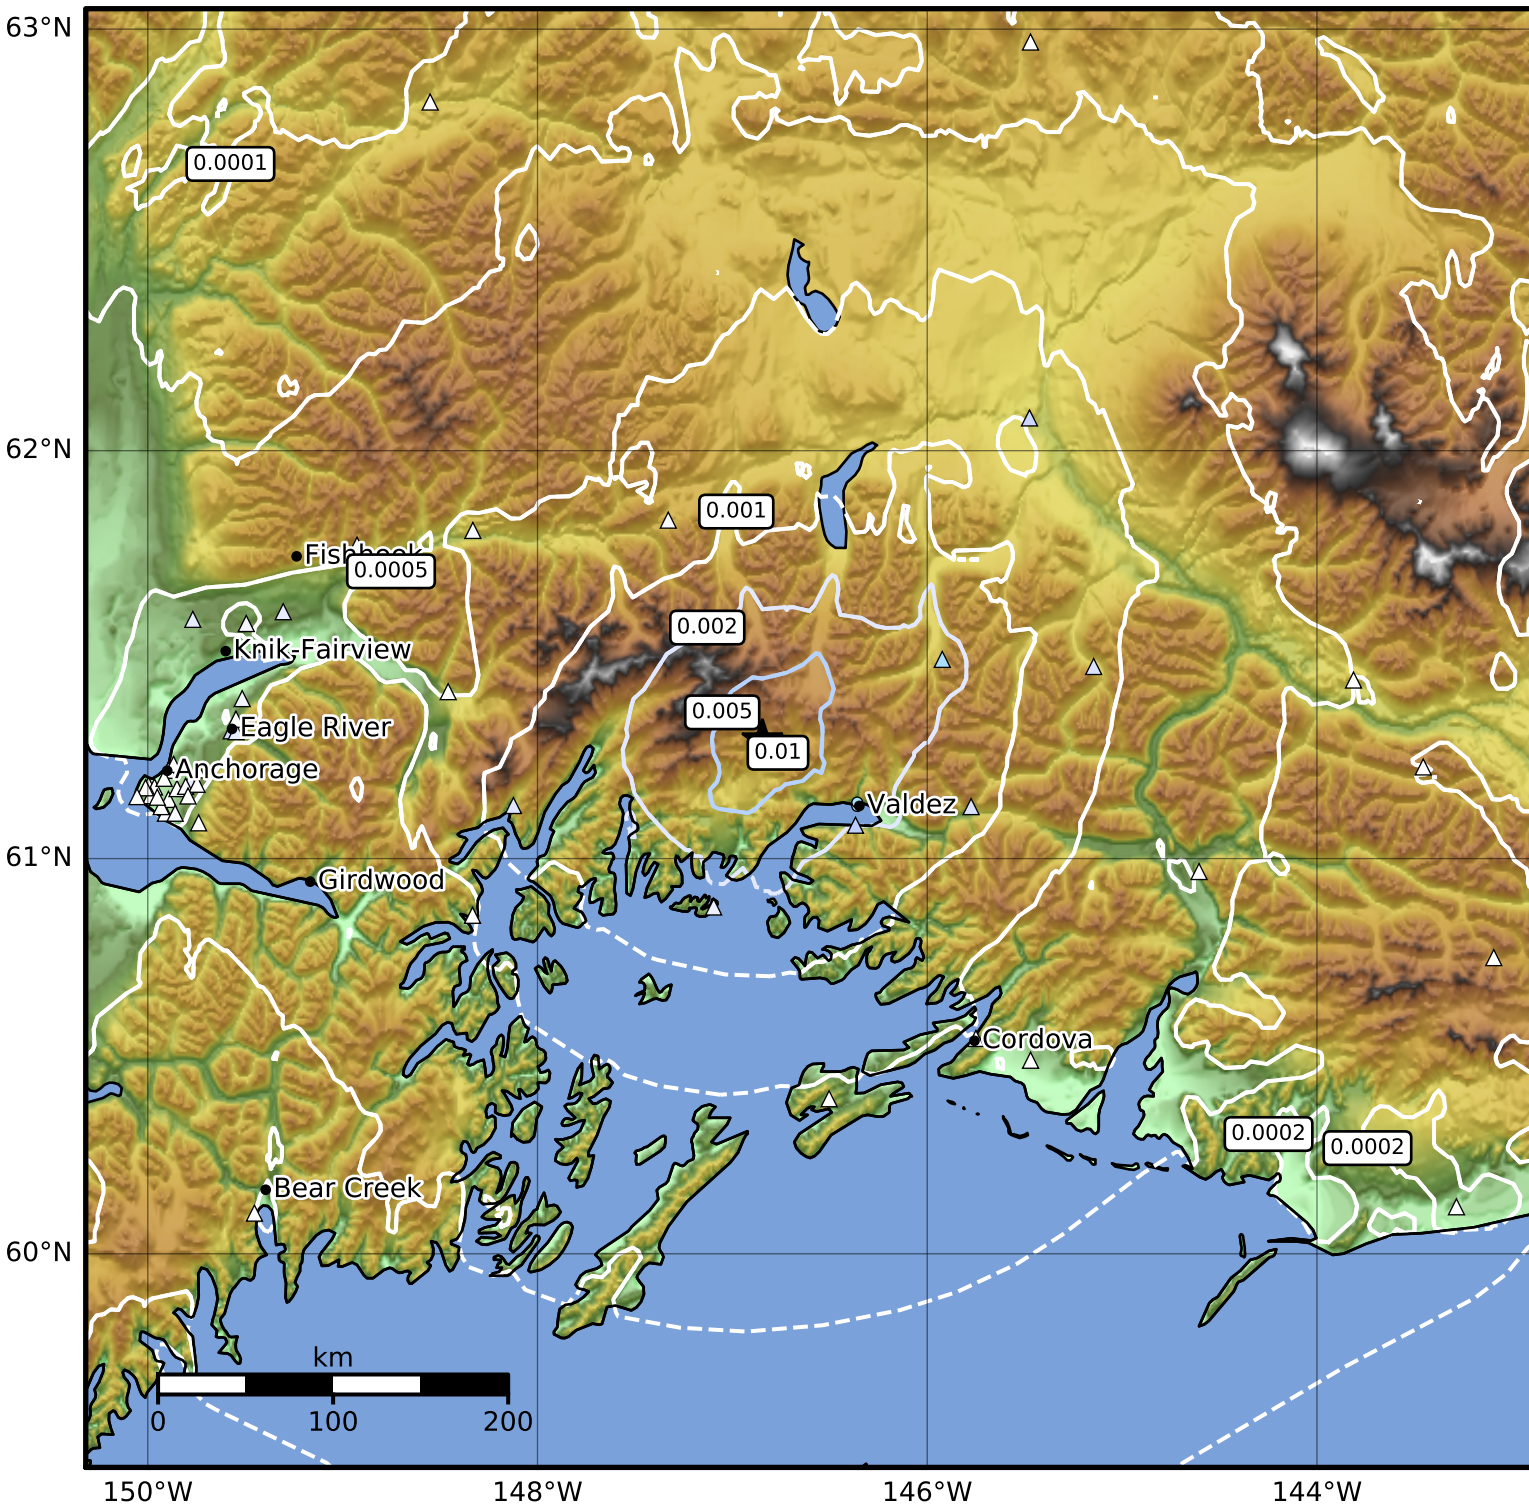

3.0 Second Peak Spectral Acceleration Map Alaska Earthquake Center  
 ShakeMap: 33 km (20 miles) NW of Valdez  
 Jan 02, 2024 05:55:43 UTC M3.6 N61.29 W146.85 Depth: 19.7km ID:ak0243edqm4

Scale based on Worden et al. (2012)

Version 2: Processed 2024-01-02T06:13:21Z

△ Seismic Instrument ○ Reported Intensity

★ Epicenter