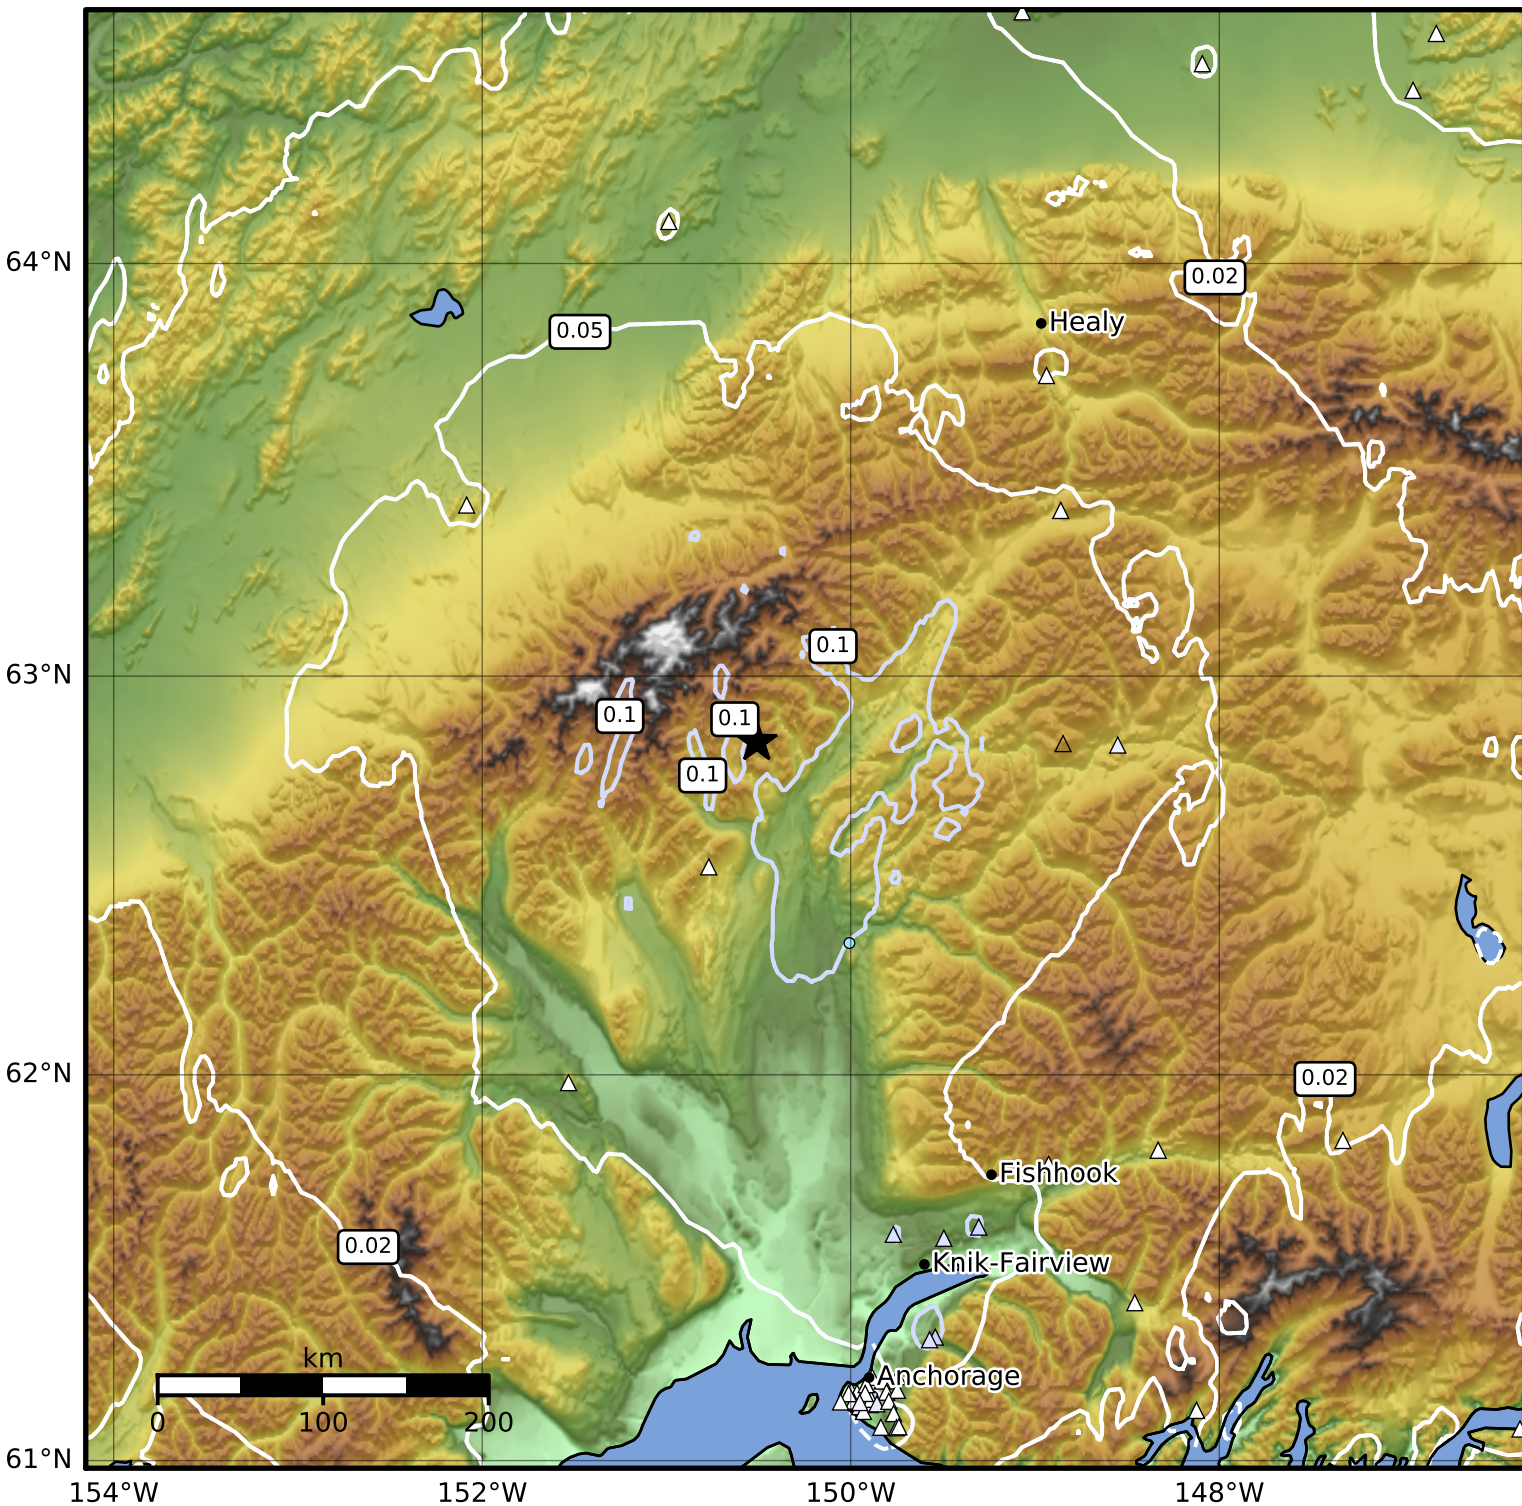

Peak Ground Acceleration Map Alaska Earthquake Center
 ShakeMap: 61 km (38 miles) NNW of Talkeetna
 Mar 14, 2024 05:52:30 UTC M3.9 N62.84 W150.51 Depth: 100.5km ID:ak0243eh222y

PGA (%g)	0.1	0.2	0.5	1	2	5	10	20	50	100	200
----------	-----	-----	-----	---	---	---	----	----	----	-----	-----

Scale based on Worden et al. (2012)

△ Seismic Instrument ○ Reported Intensity

★ Epicenter

Version 2: Processed 2024-03-14T06:34:22Z