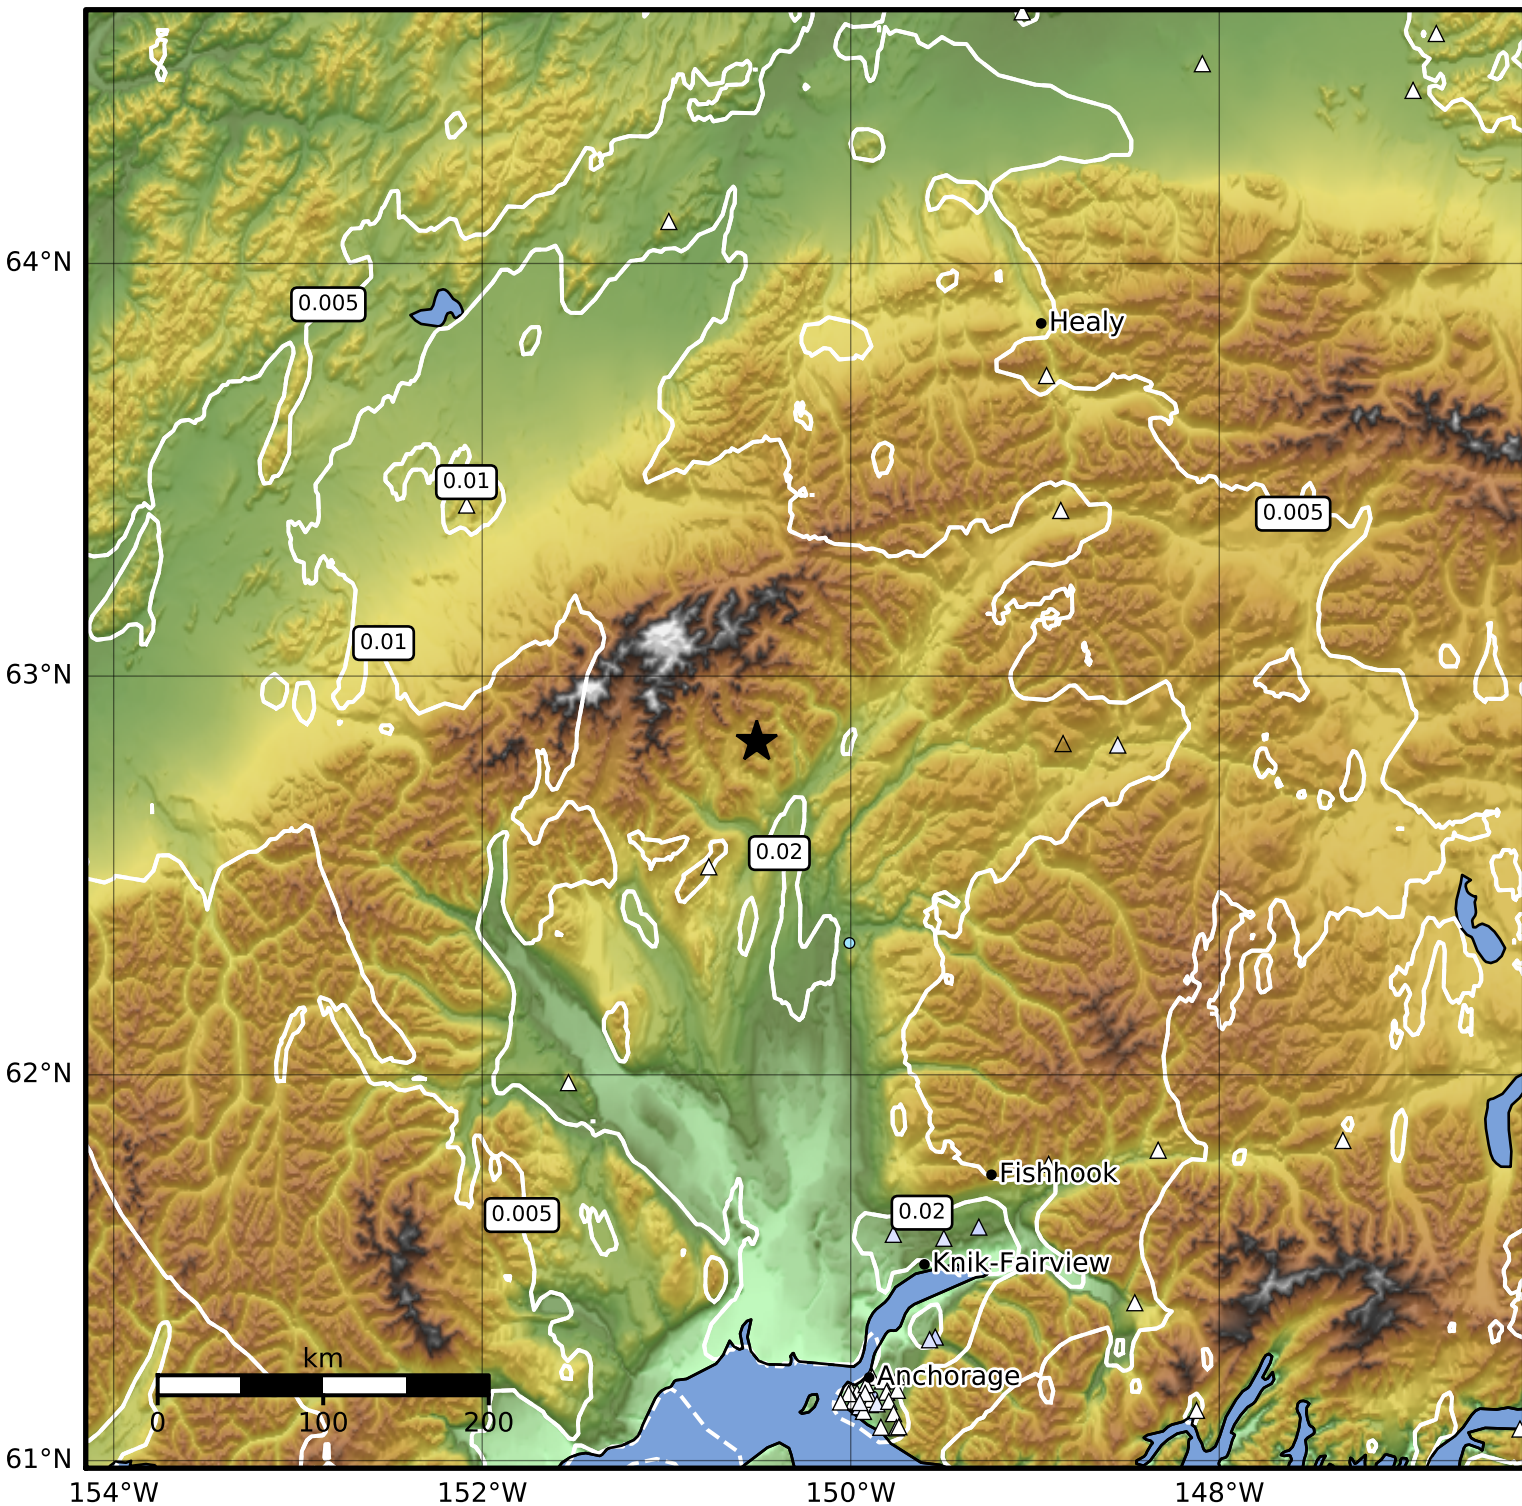

Peak Ground Velocity Map Alaska Earthquake Center
 ShakeMap: 61 km (38 miles) NNW of Talkeetna
 Mar 14, 2024 05:52:30 UTC M3.9 N62.84 W150.51 Depth: 100.5km ID:ak0243eh222y

PGV (cm/s)	0.1	0.2	0.5	1	2	5	10	20	50	100	200
------------	-----	-----	-----	---	---	---	----	----	----	-----	-----

Scale based on Worden et al. (2012)

△ Seismic Instrument ○ Reported Intensity

★ Epicenter

Version 2: Processed 2024-03-14T06:34:22Z