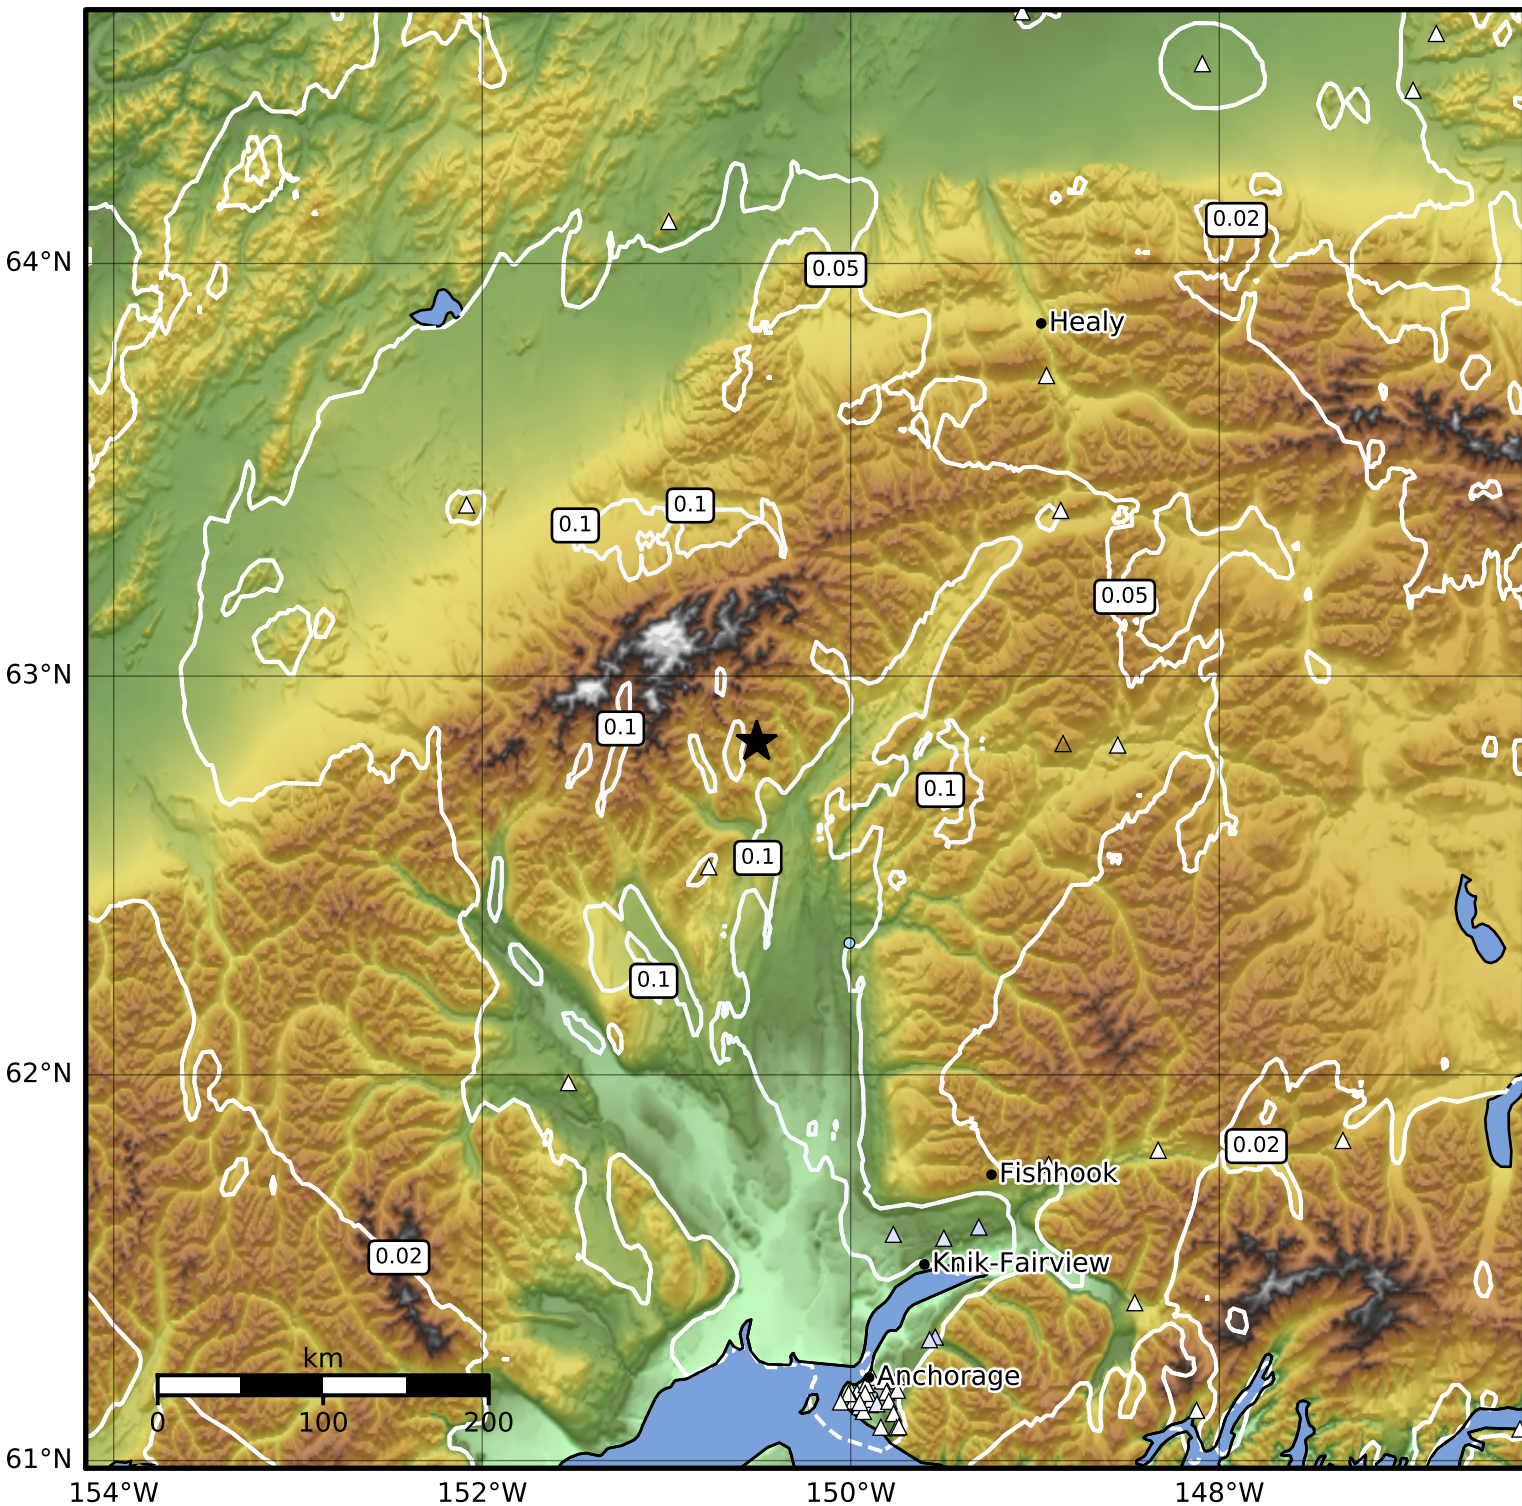

0.3 Second Peak Spectral Acceleration Map Alaska Earthquake Center  
 ShakeMap: 61 km (38 miles) NNW of Talkeetna  
 Mar 14, 2024 05:52:30 UTC M3.9 N62.84 W150.51 Depth: 100.5km ID:ak0243eh222y

SA(0.3) (%g)	0.1	0.2	0.5	1	2	5	10	20	50	100	200
--------------	-----	-----	-----	---	---	---	----	----	----	-----	-----

Scale based on Worden et al. (2012)

△ Seismic Instrument ○ Reported Intensity

★ Epicenter

Version 2: Processed 2024-03-14T06:34:22Z