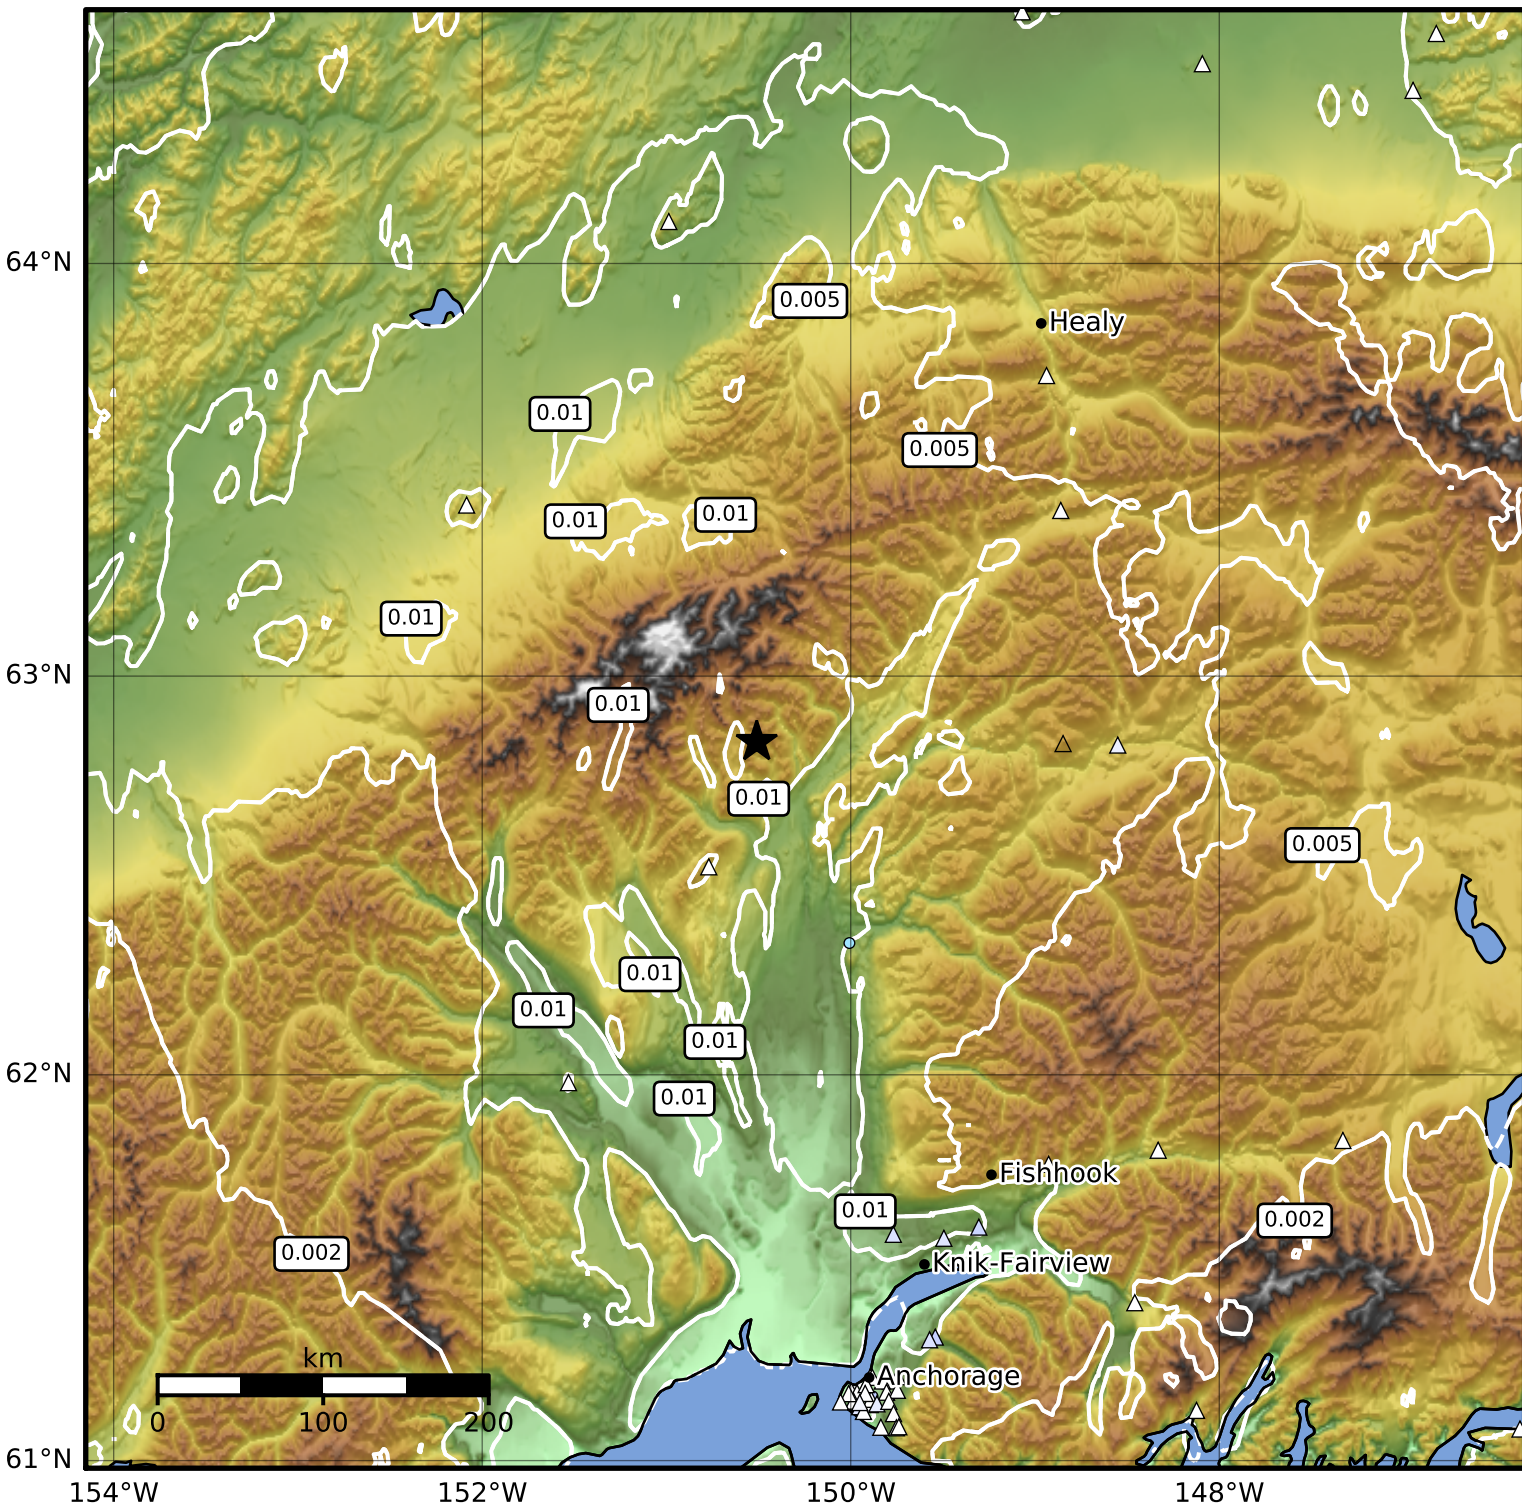

1.0 Second Peak Spectral Acceleration Map Alaska Earthquake Center  
 ShakeMap: 61 km (38 miles) NNW of Talkeetna  
 Mar 14, 2024 05:52:30 UTC M3.9 N62.84 W150.51 Depth: 100.5km ID:ak0243eh222y

Scale based on Worden et al. (2012)

△ Seismic Instrument ○ Reported Intensity

★ Epicenter

Version 2: Processed 2024-03-14T06:34:22Z