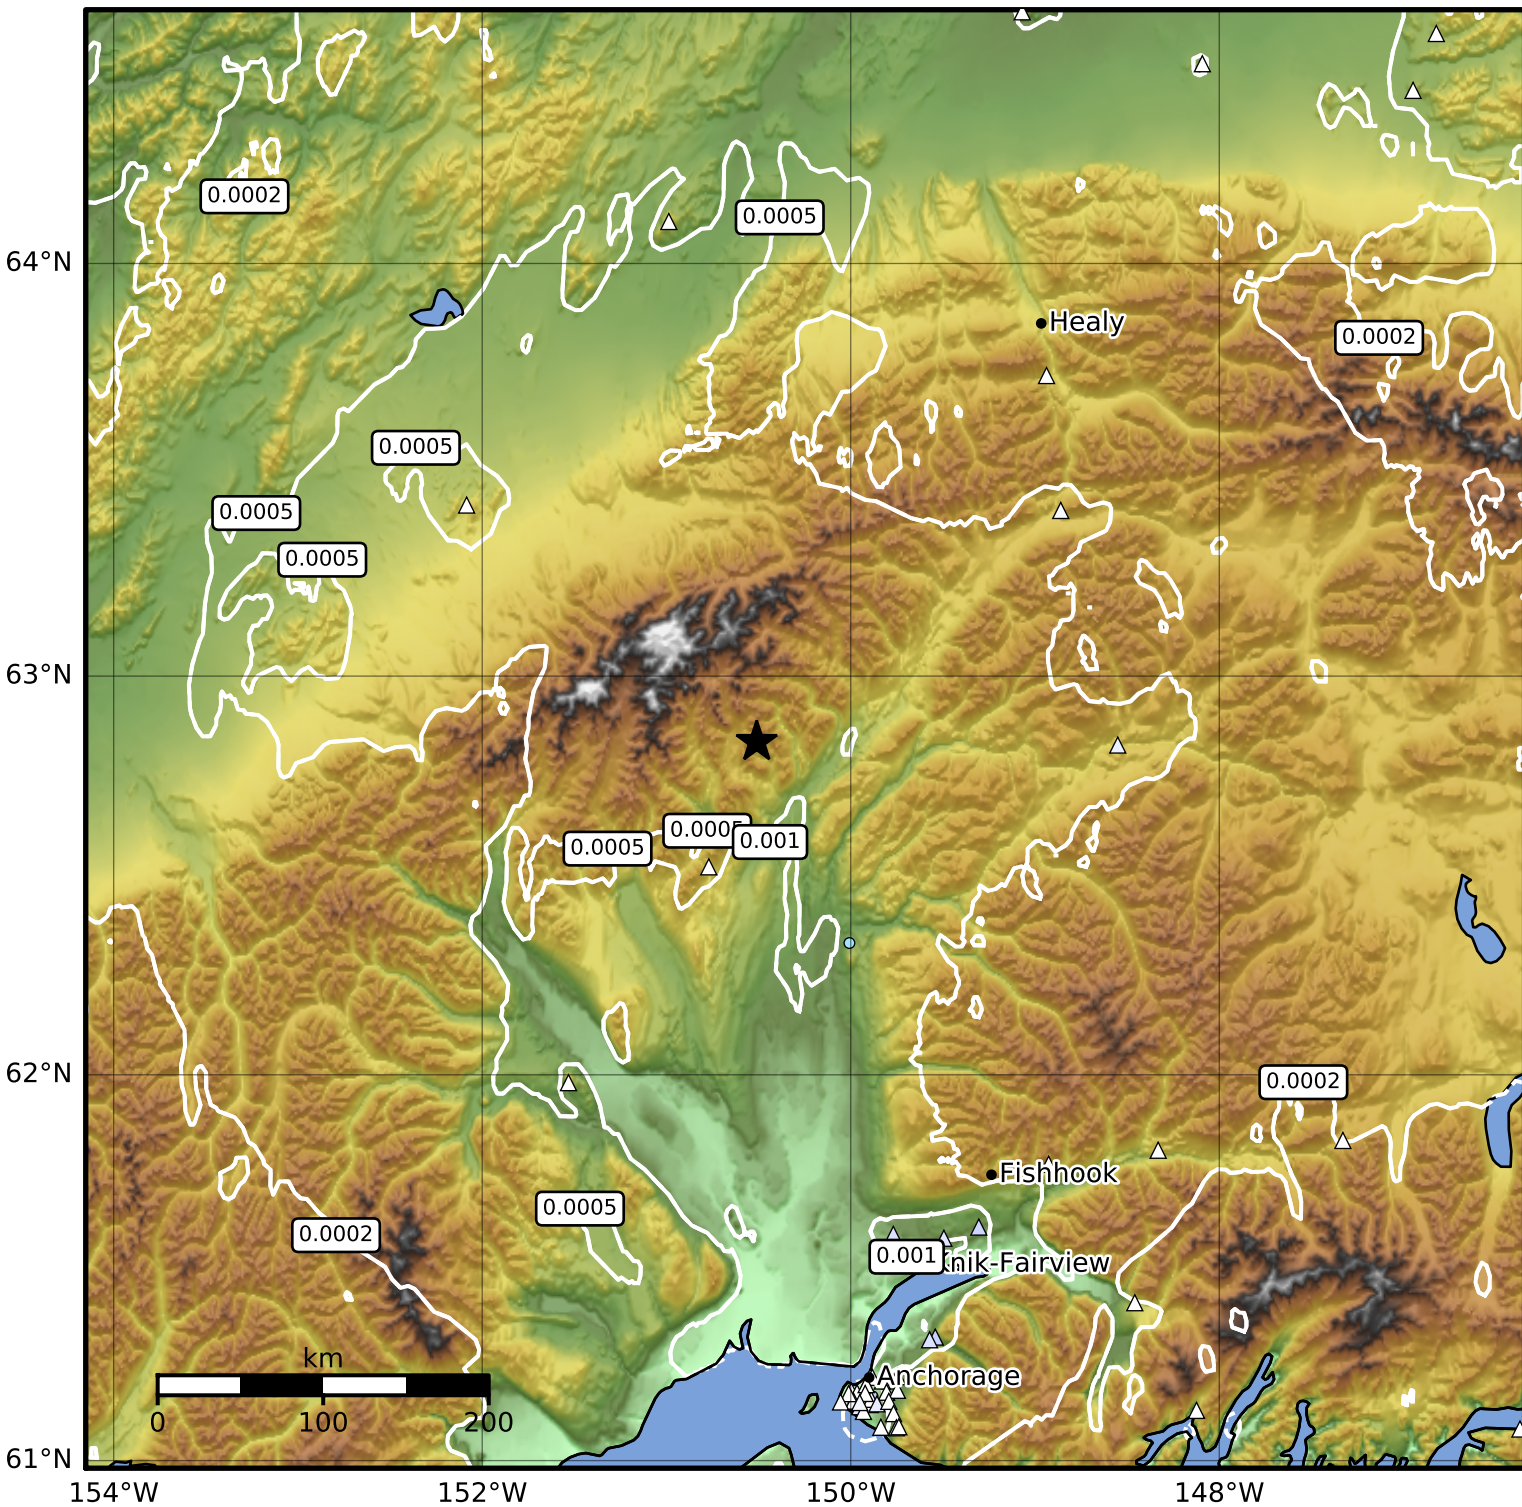

3.0 Second Peak Spectral Acceleration Map Alaska Earthquake Center
 ShakeMap: 61 km (38 miles) NNW of Talkeetna
 Mar 14, 2024 05:52:30 UTC M3.9 N62.84 W150.51 Depth: 100.5km ID:ak0243eh222y

Scale based on Worden et al. (2012)

Version 2: Processed 2024-03-14T06:34:22Z

△ Seismic Instrument ○ Reported Intensity

★ Epicenter