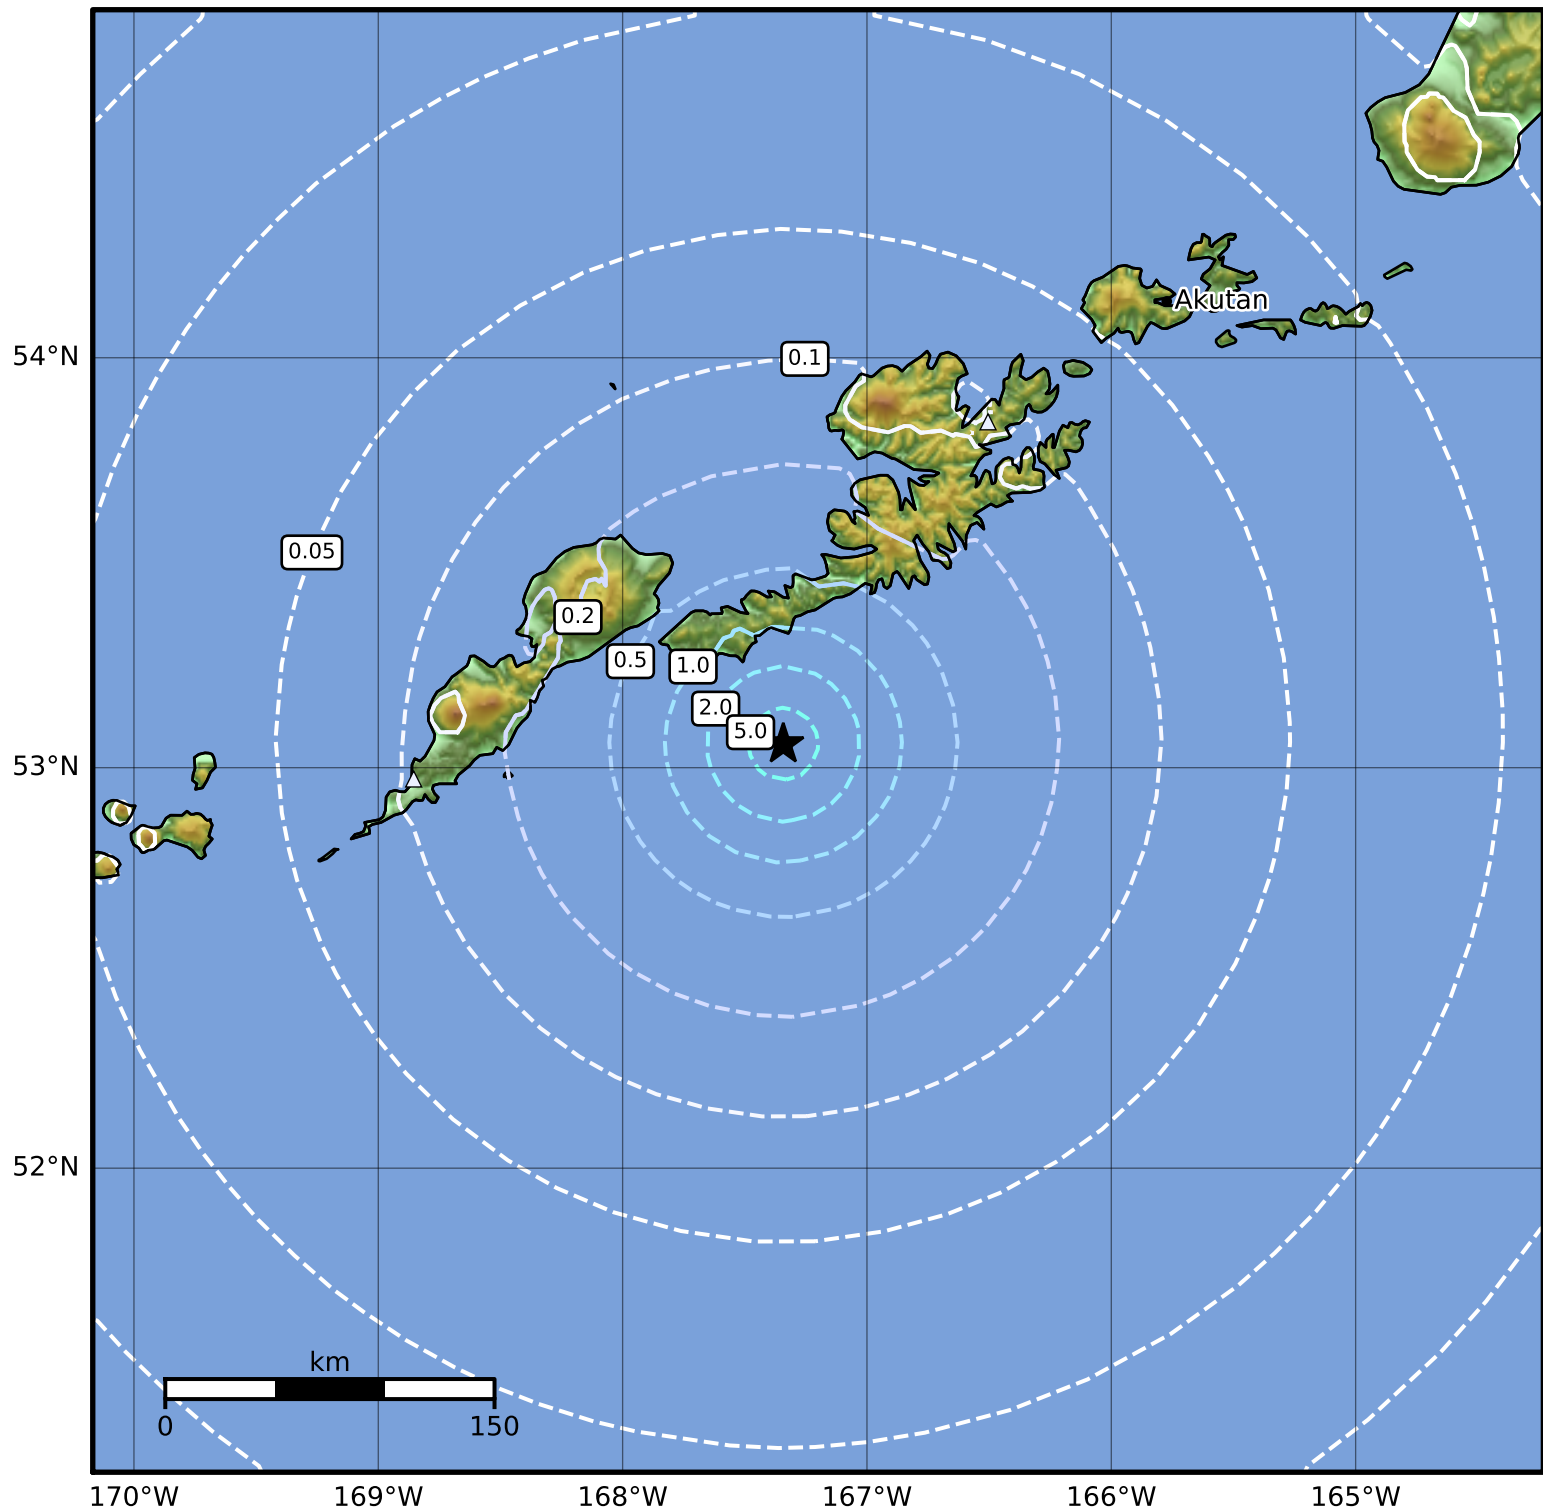

0.3 Second Peak Spectral Acceleration Map Alaska Earthquake Center
 ShakeMap: 103 km (64 miles) E of Nikolski
 Mar 17, 2024 01:45:44 UTC M4.2 N53.06 W167.34 Depth: 9.7km ID:ak0243jd8wdm

SA(0.3) (%g)	0.1	0.2	0.5	1	2	5	10	20	50	100	200
--------------	-----	-----	-----	---	---	---	----	----	----	-----	-----

Scale based on Worden et al. (2012)

Version 2: Processed 2024-03-17T04:24:41Z

△ Seismic Instrument ○ Reported Intensity

★ Epicenter