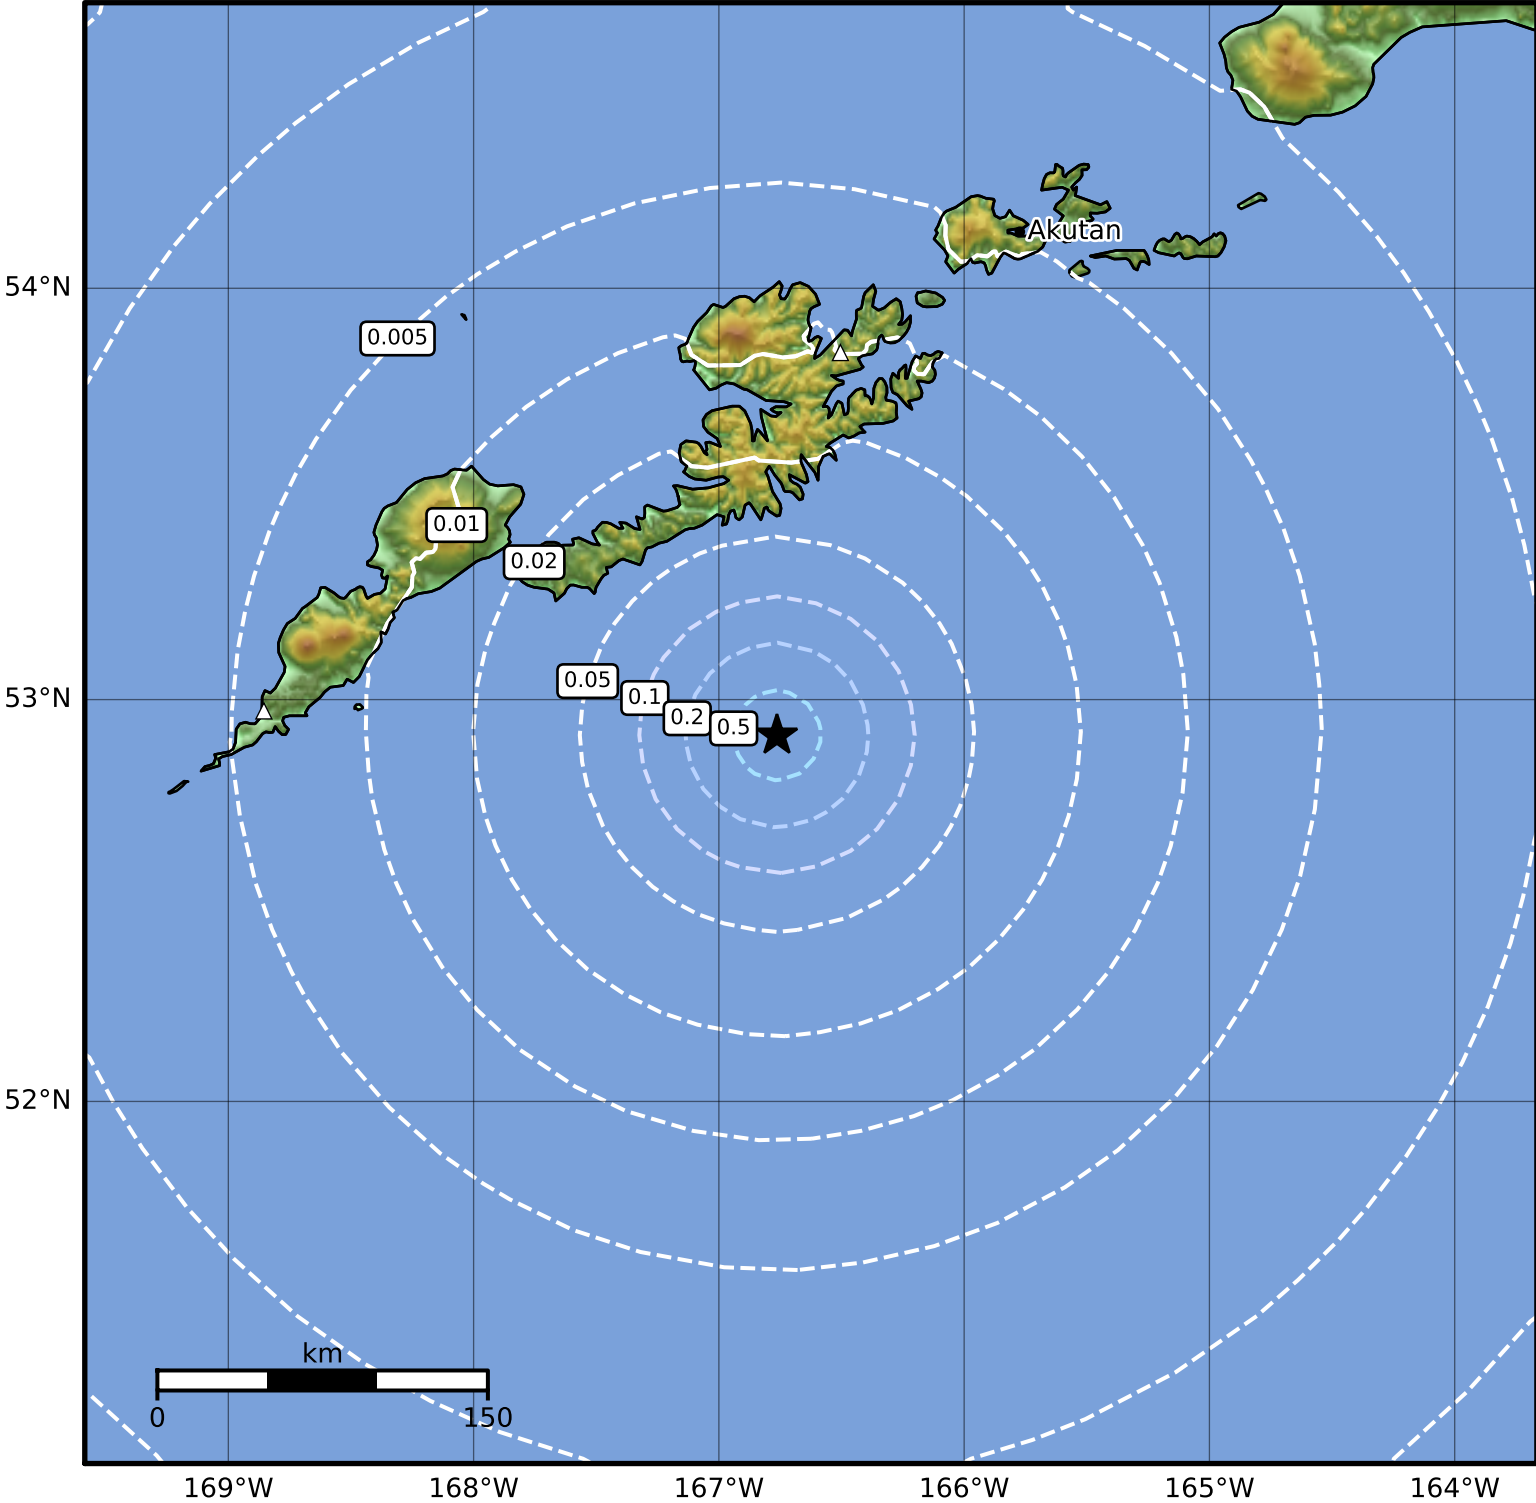

Peak Ground Acceleration Map Alaska Earthquake Center  
 ShakeMap: 108 km (67 miles) S of Unalaska  
 Mar 17, 2024 11:22:11 UTC M3.7 N52.91 W166.76 Depth: 13.1km ID:ak0243jj287k

PGA (%g)	0.1	0.2	0.5	1	2	5	10	20	50	100	200
----------	-----	-----	-----	---	---	---	----	----	----	-----	-----

Scale based on Worden et al. (2012)

Version 2: Processed 2024-03-17T17:46:32Z

△ Seismic Instrument    ○ Reported Intensity

★ Epicenter