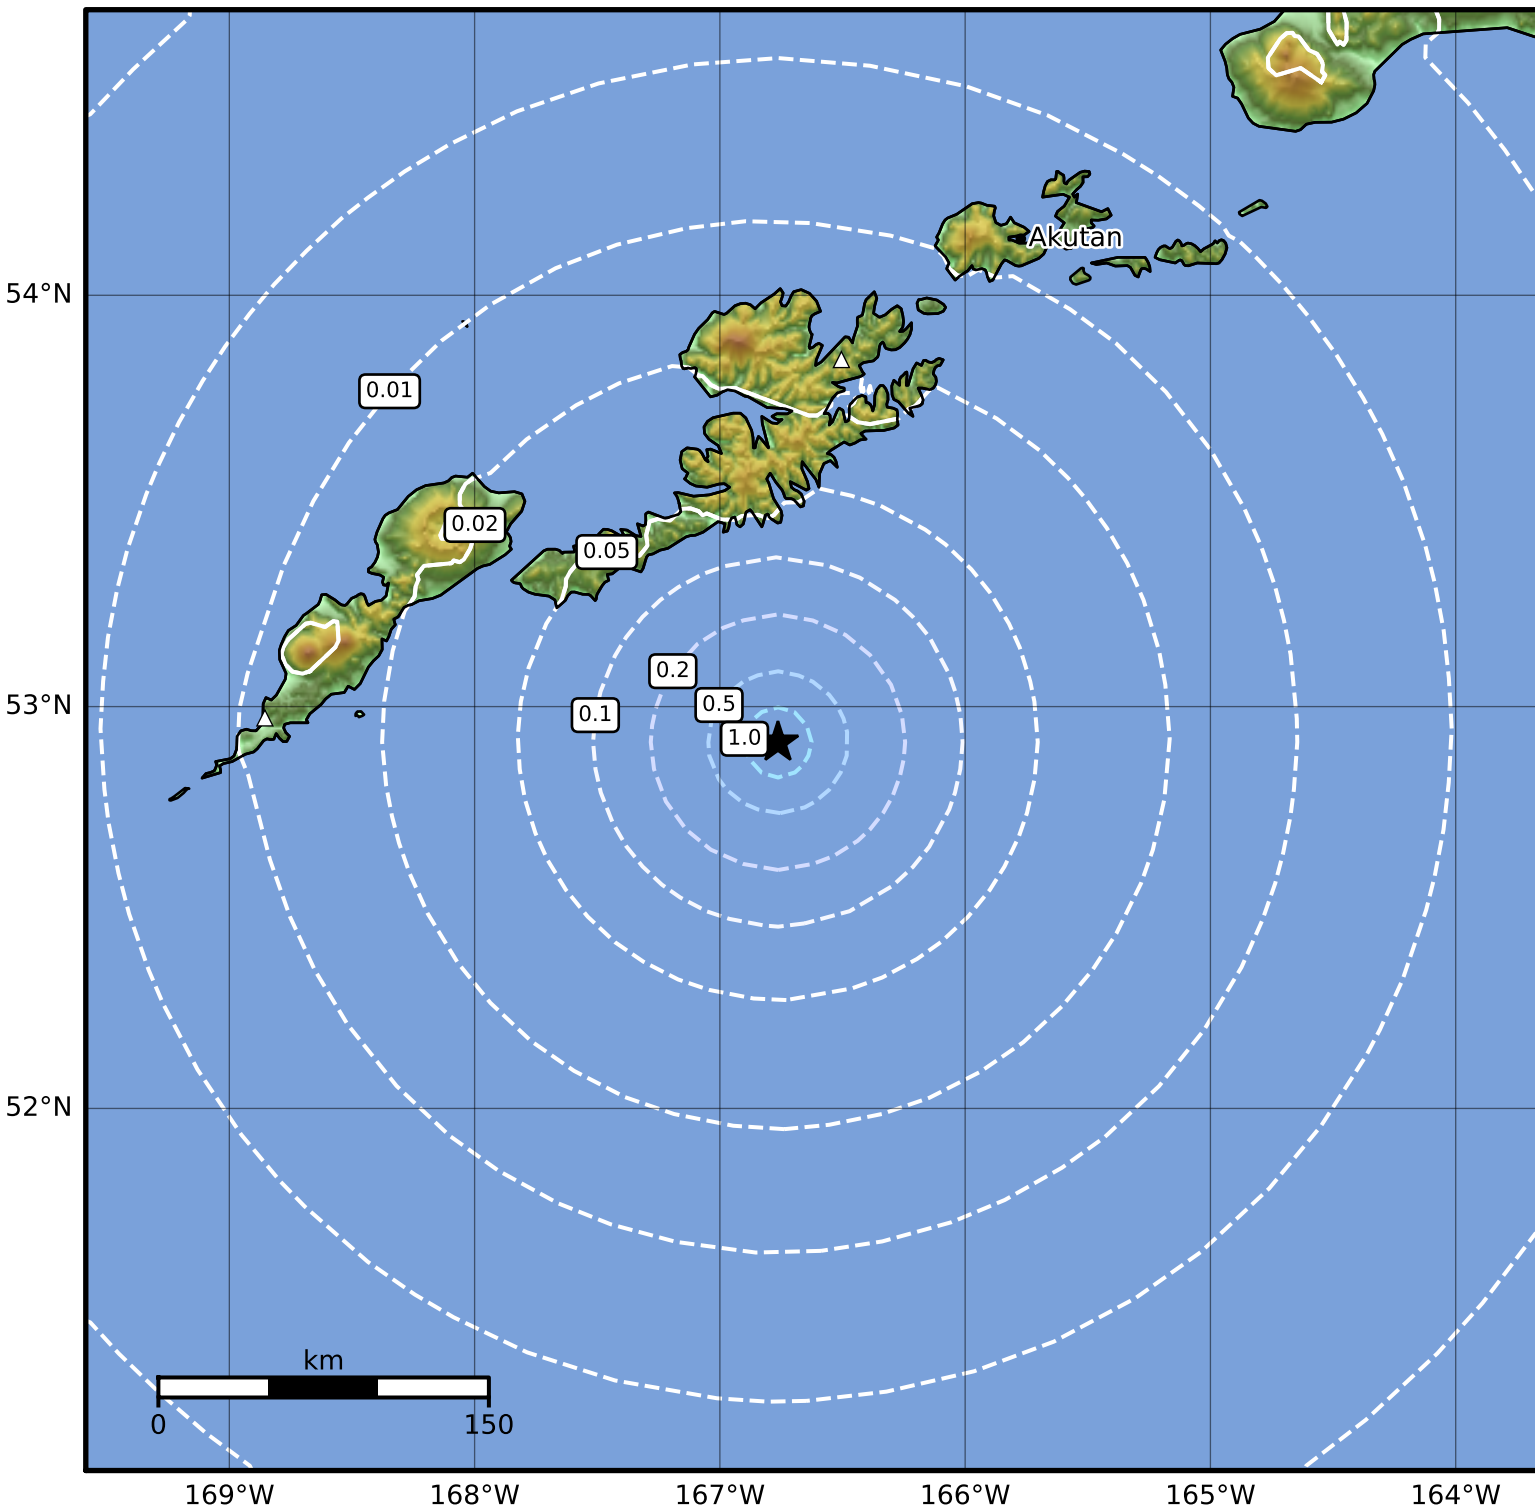

0.3 Second Peak Spectral Acceleration Map Alaska Earthquake Center
 ShakeMap: 108 km (67 miles) S of Unalaska
 Mar 17, 2024 11:22:11 UTC M3.7 N52.91 W166.76 Depth: 13.1km ID:ak0243jj287k

SA(0.3) (%g)	0.1	0.2	0.5	1	2	5	10	20	50	100	200
--------------	-----	-----	-----	---	---	---	----	----	----	-----	-----

Scale based on Worden et al. (2012)

Version 2: Processed 2024-03-17T17:46:32Z

△ Seismic Instrument ○ Reported Intensity

★ Epicenter