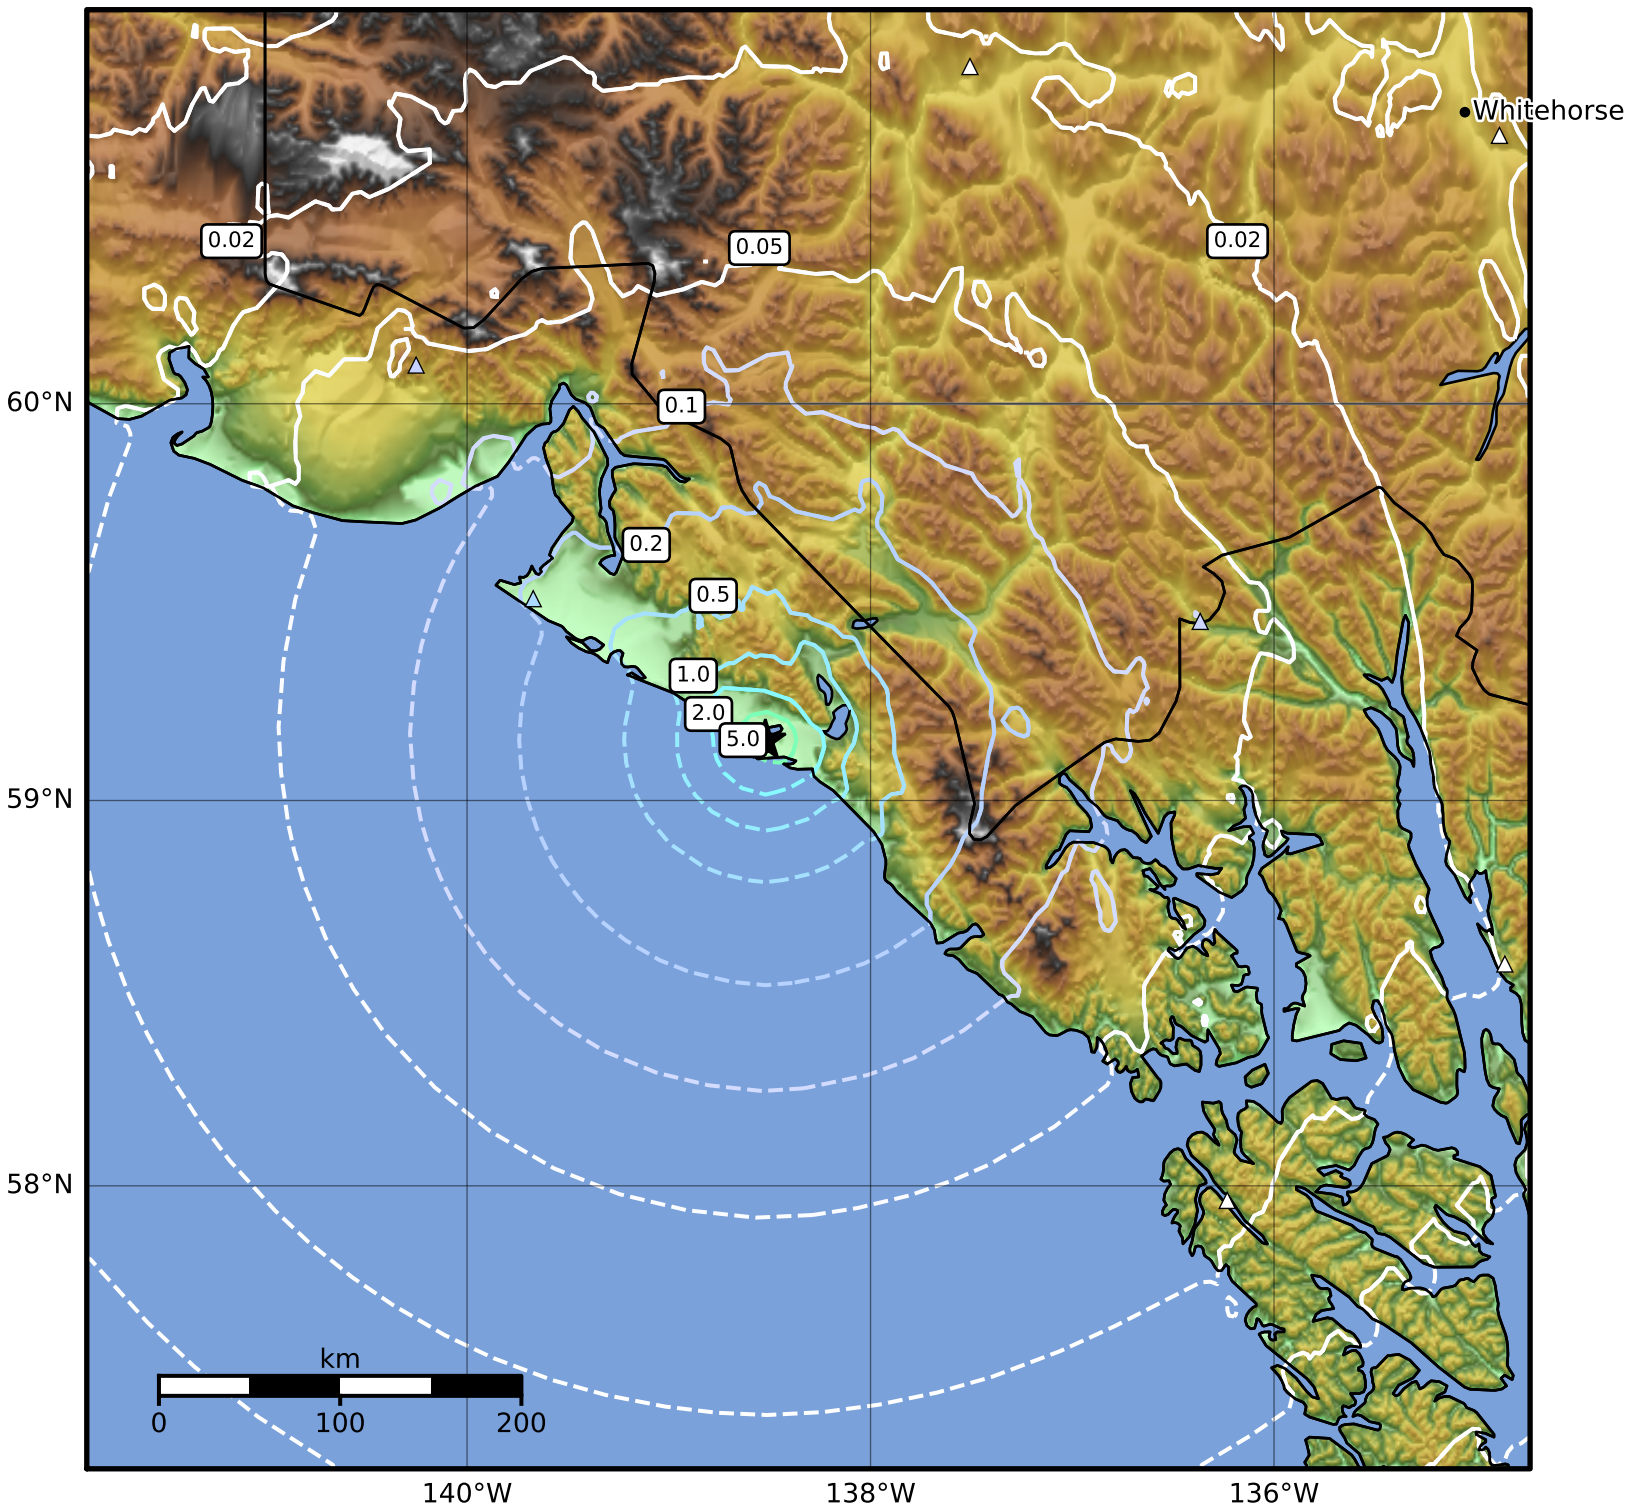

Peak Ground Acceleration Map Alaska Earthquake Center  
ShakeMap: 81 km (50 miles) ESE of Yakutat  
Mar 19, 2024 16:14:16 UTC M4.5 N59.15 W138.52 Depth: 8.4km ID:ak0243mx2dy7

PGA (%g)	0.1	0.2	0.5	1	2	5	10	20	50	100	200
Color	Light Blue	Light Green	Light Cyan	Light Green	Light Cyan	Light Green	Light Yellow	Yellow	Orange	Red	Dark Red

Scale based on Worden et al. (2012)

Version 2: Processed 2024-03-19T16:24:23Z

△ Seismic Instrument ○ Reported Intensity

★ Epicenter