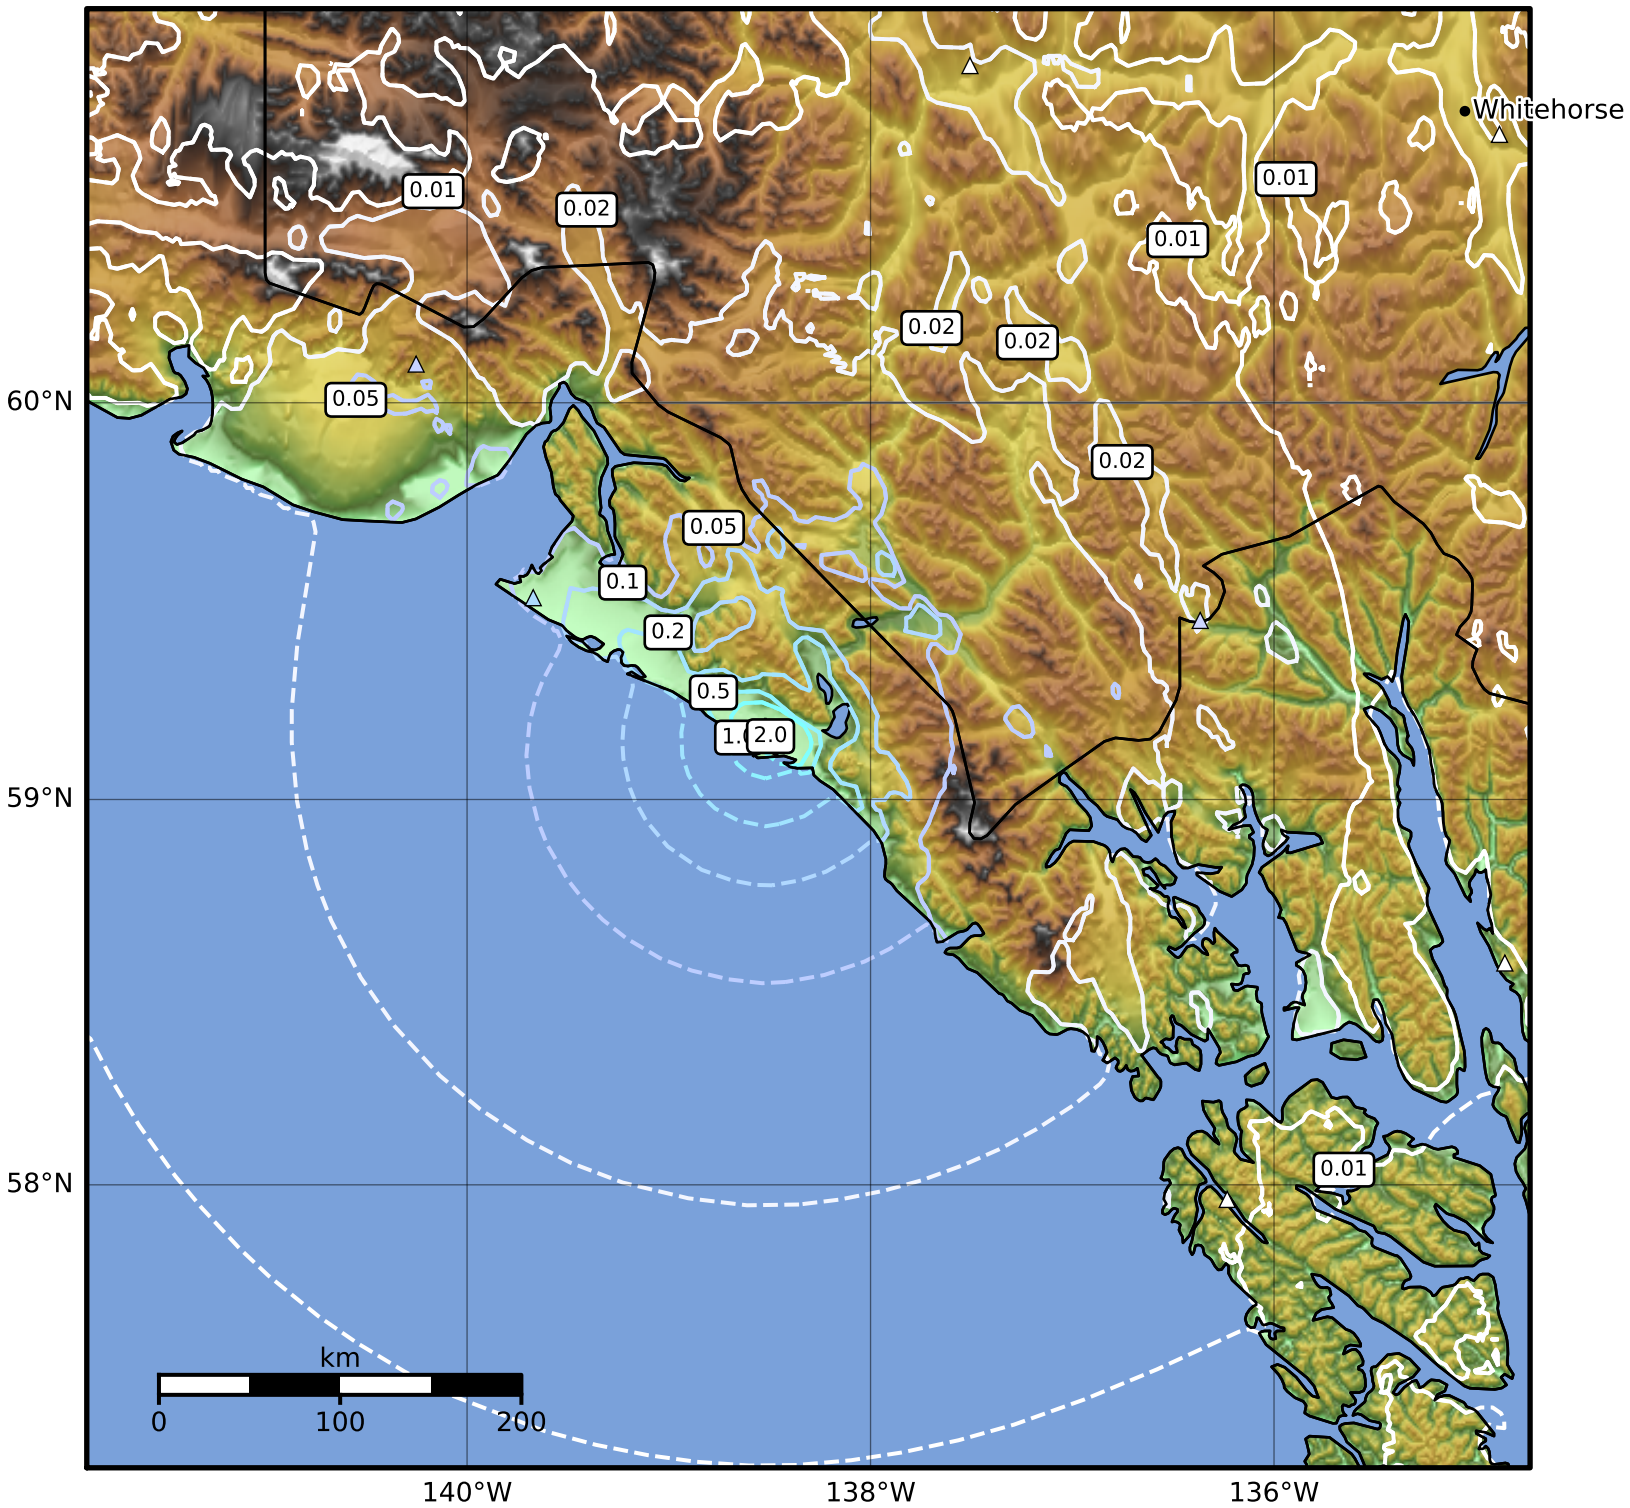

1.0 Second Peak Spectral Acceleration Map Alaska Earthquake Center
 ShakeMap: 81 km (50 miles) ESE of Yakutat
 Mar 19, 2024 16:14:16 UTC M4.5 N59.15 W138.52 Depth: 8.4km ID:ak0243mx2dy7

SA(1.0) (%g)	0.1	0.2	0.5	1	2	5	10	20	50	100	200
--------------	-----	-----	-----	---	---	---	----	----	----	-----	-----

Scale based on Worden et al. (2012)

Version 2: Processed 2024-03-19T16:24:23Z

△ Seismic Instrument ○ Reported Intensity

★ Epicenter